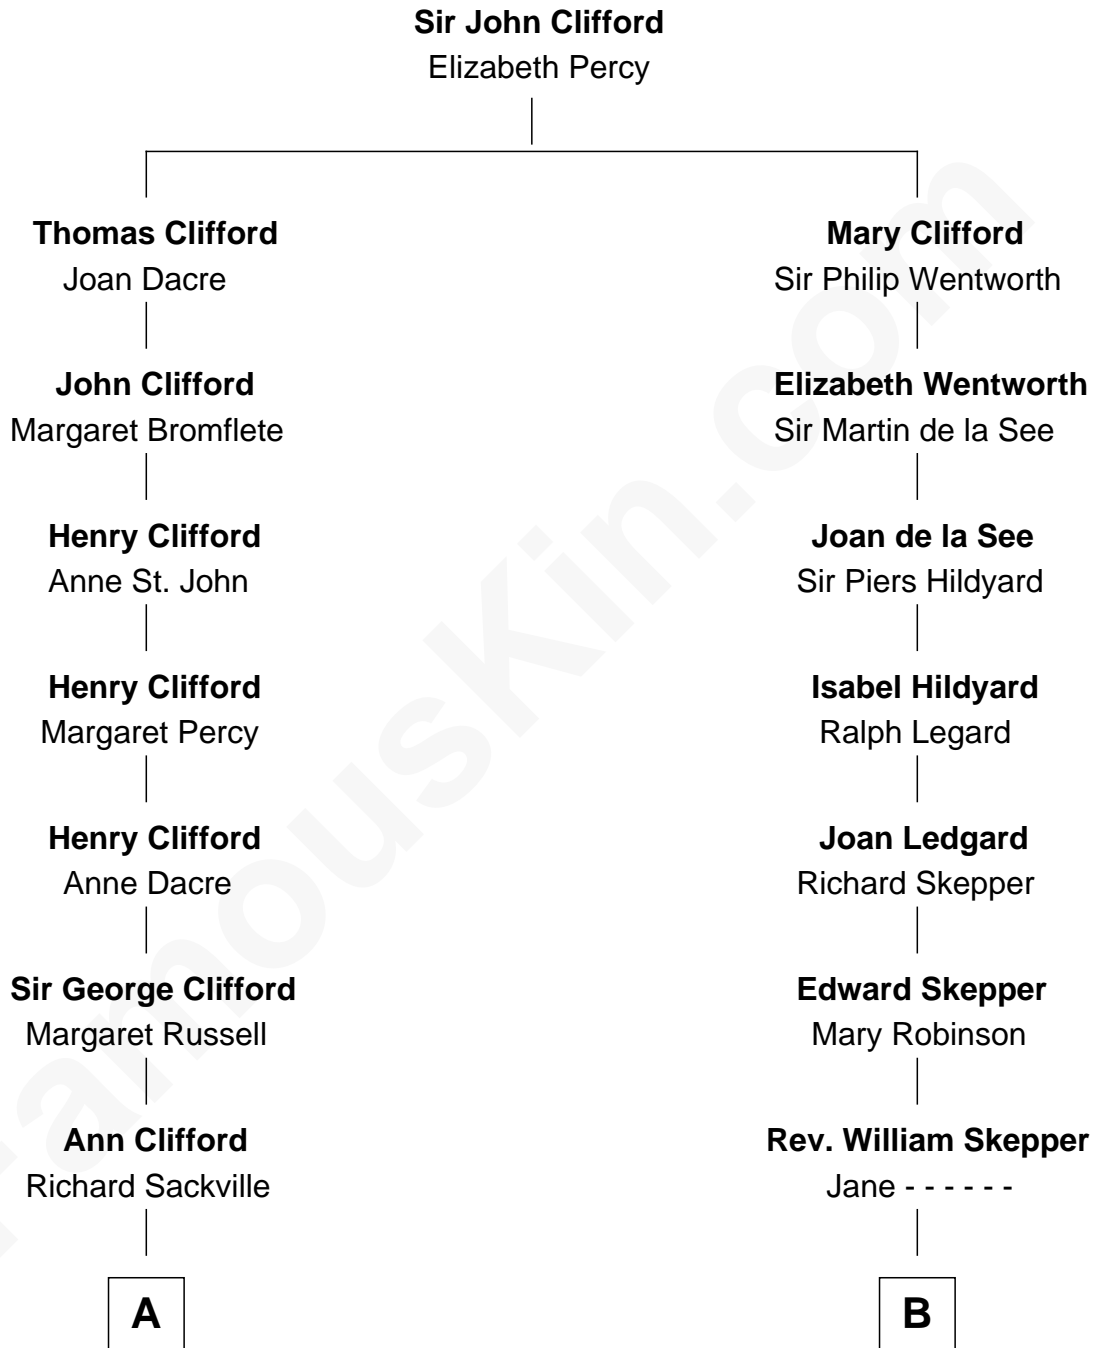

FamousKin.com
Relationship Chart of
Camilla Parker Bowles

Queen Consort of the United Kingdom

16th cousin 1 time removed of

Alice (Lee) Roosevelt

First Wife of President Theodore Roosevelt

Camilla Parker Bowles photo by [Agência Brasil](#) [\(CC BY 3.0 BRAZIL\)](#)