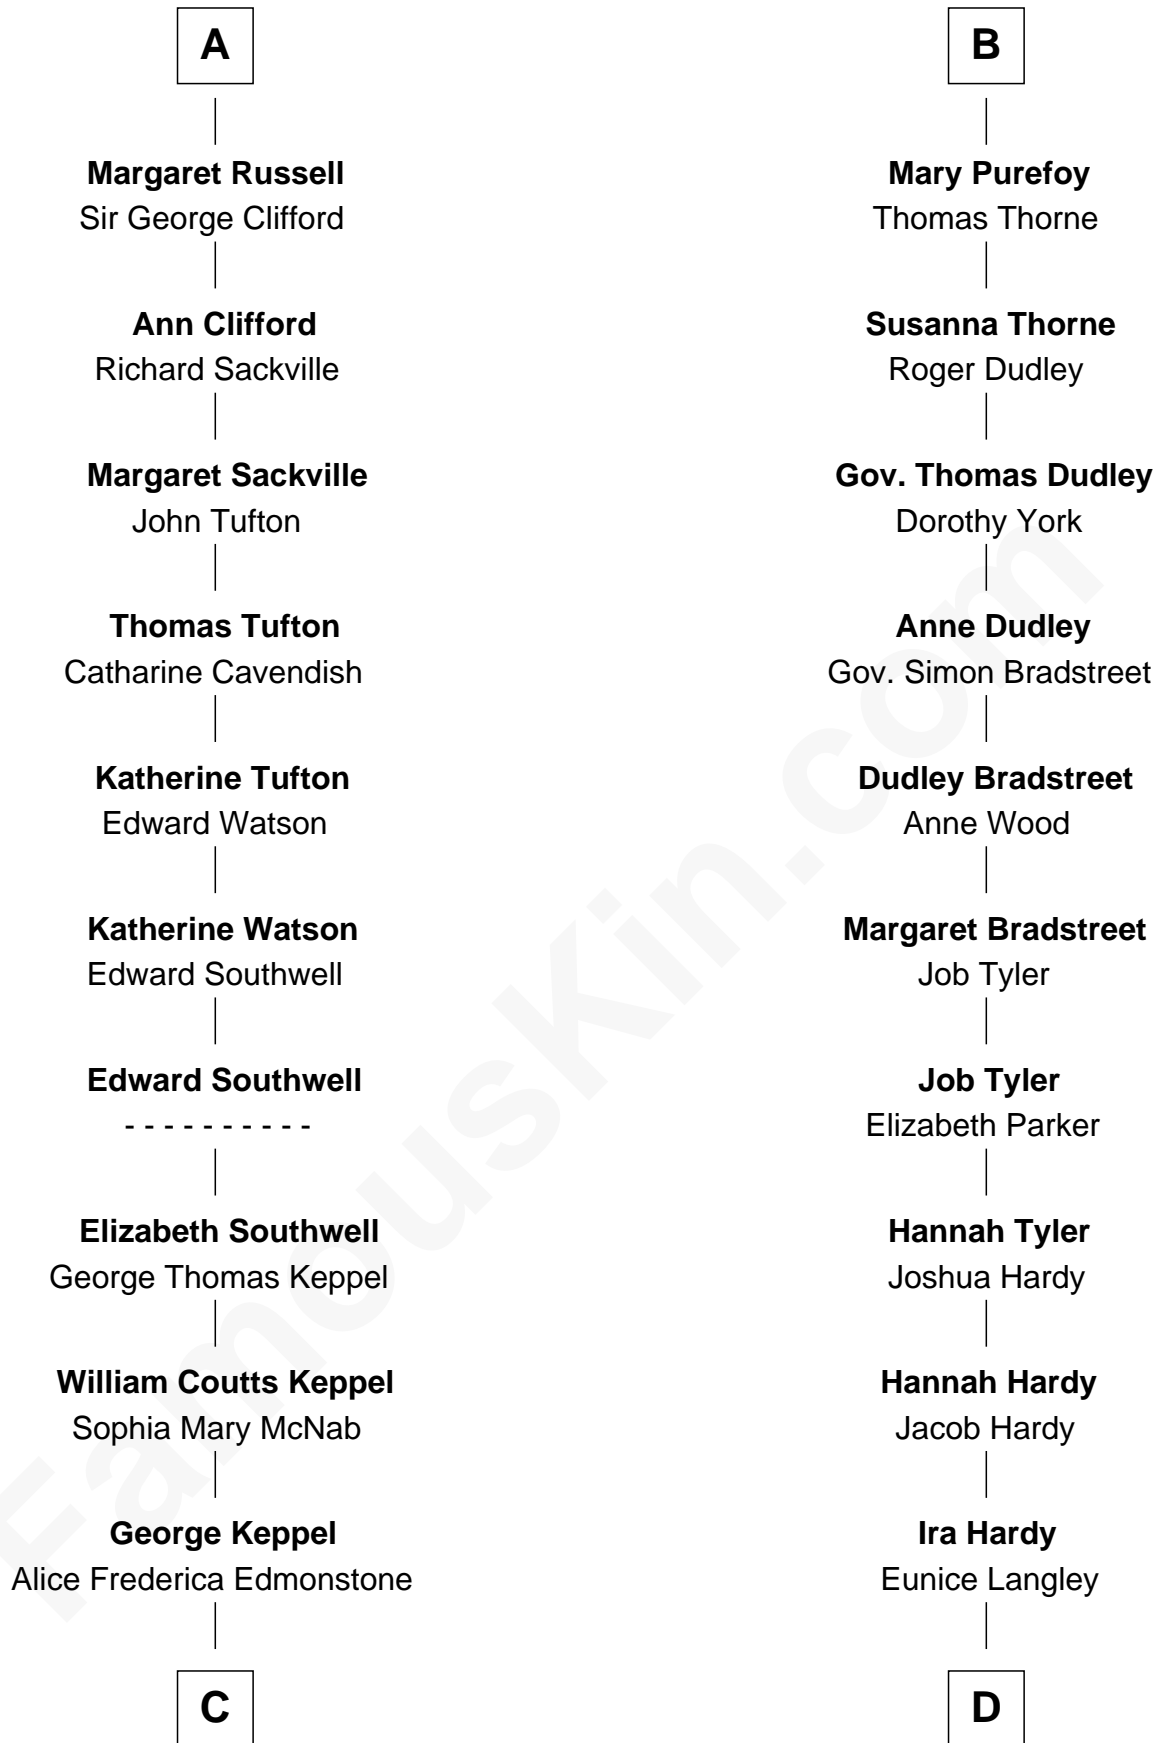

FamousKin.com

Relationship Chart of

Camilla Parker Bowles

Queen Consort of the United Kingdom

19th cousin 2 times removed of

James Taylor
Singer-Songwriter

Sir John Howard

Alice de Bois

Lovercia L. Hardy

Willard Knox

Fred Charles Knox

Ruth Elizabeth Collins

Ella Angelique Knox

Henry Herman Woodard

Gertrude Arline Woodard

Dr. Isaac Montrose Taylor