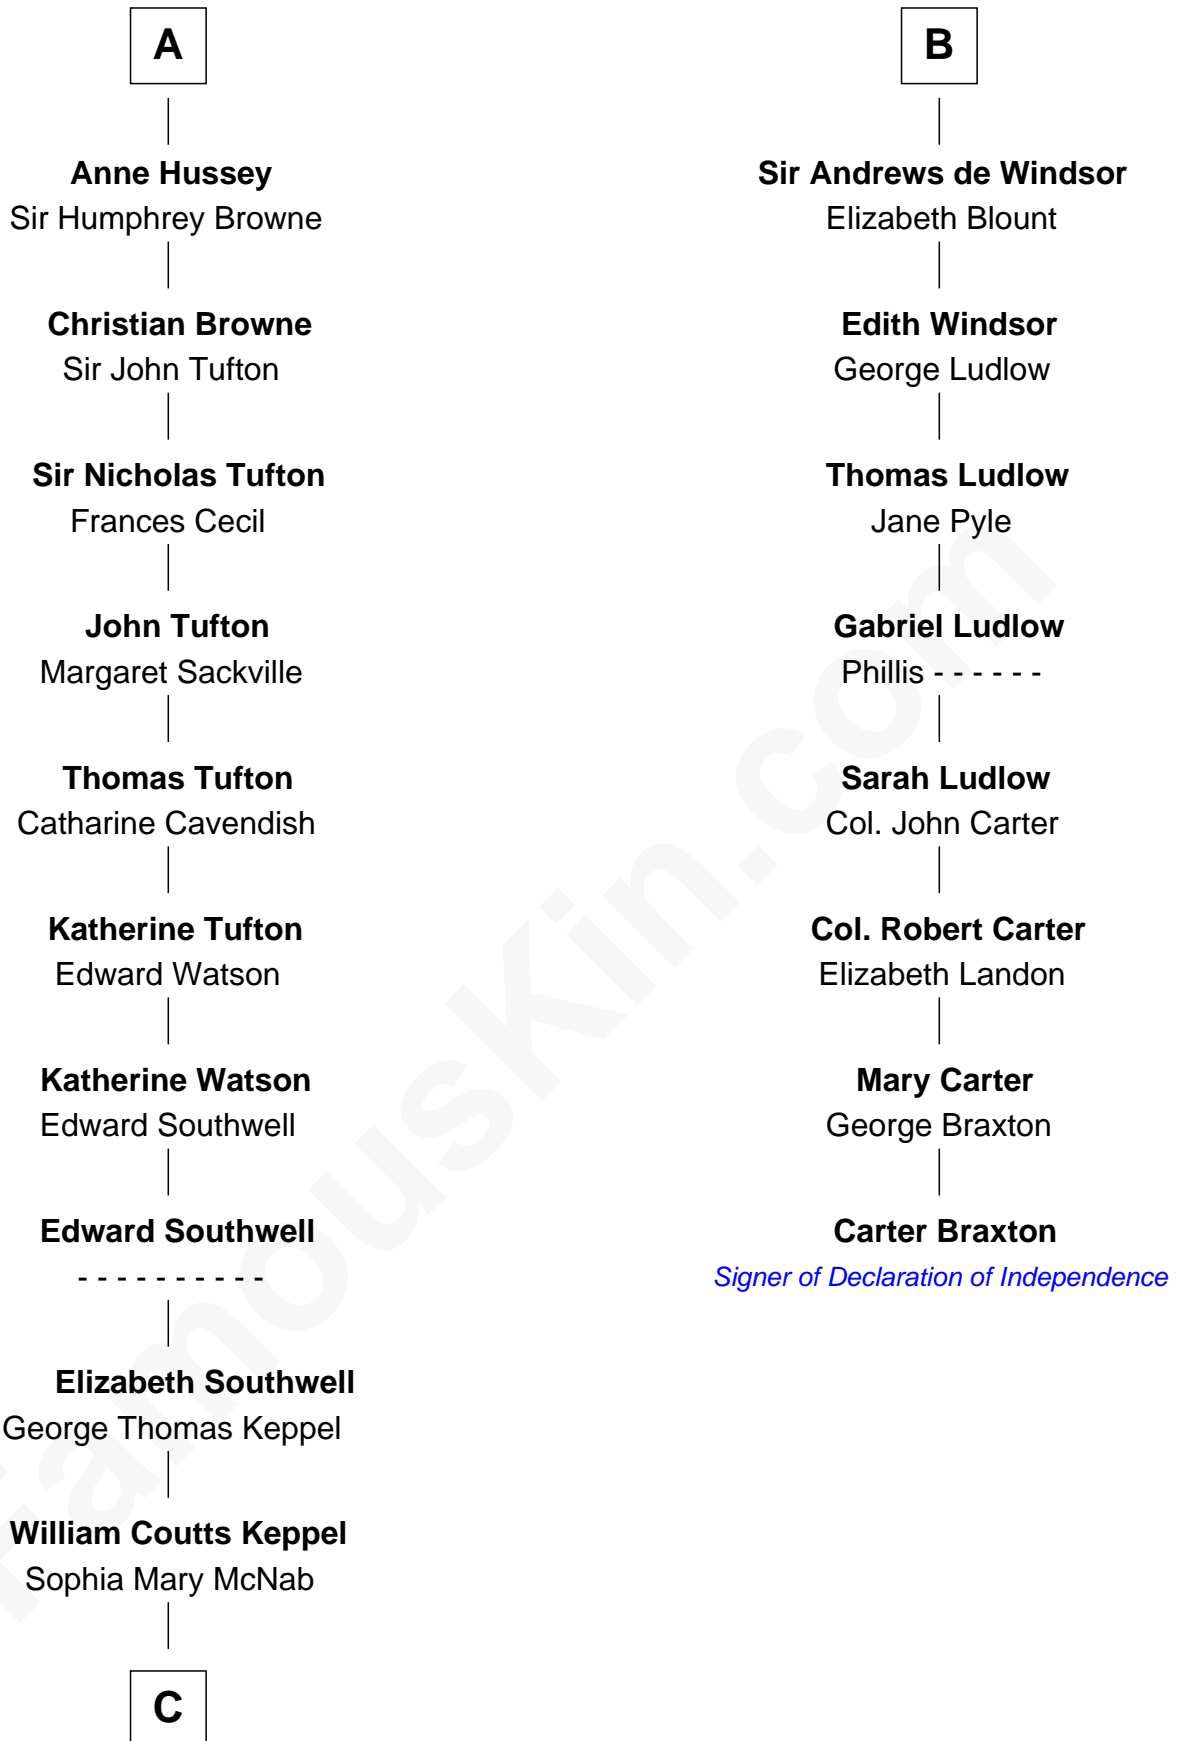

## Relationship Chart of

### Camilla Parker Bowles

Queen Consort of the United Kingdom

14th cousin 6 times removed of

**Carter Braxton**

Signer of the Declaration of Independence

**C**

**George Keppel**  
Alice Frederica Edmonstone