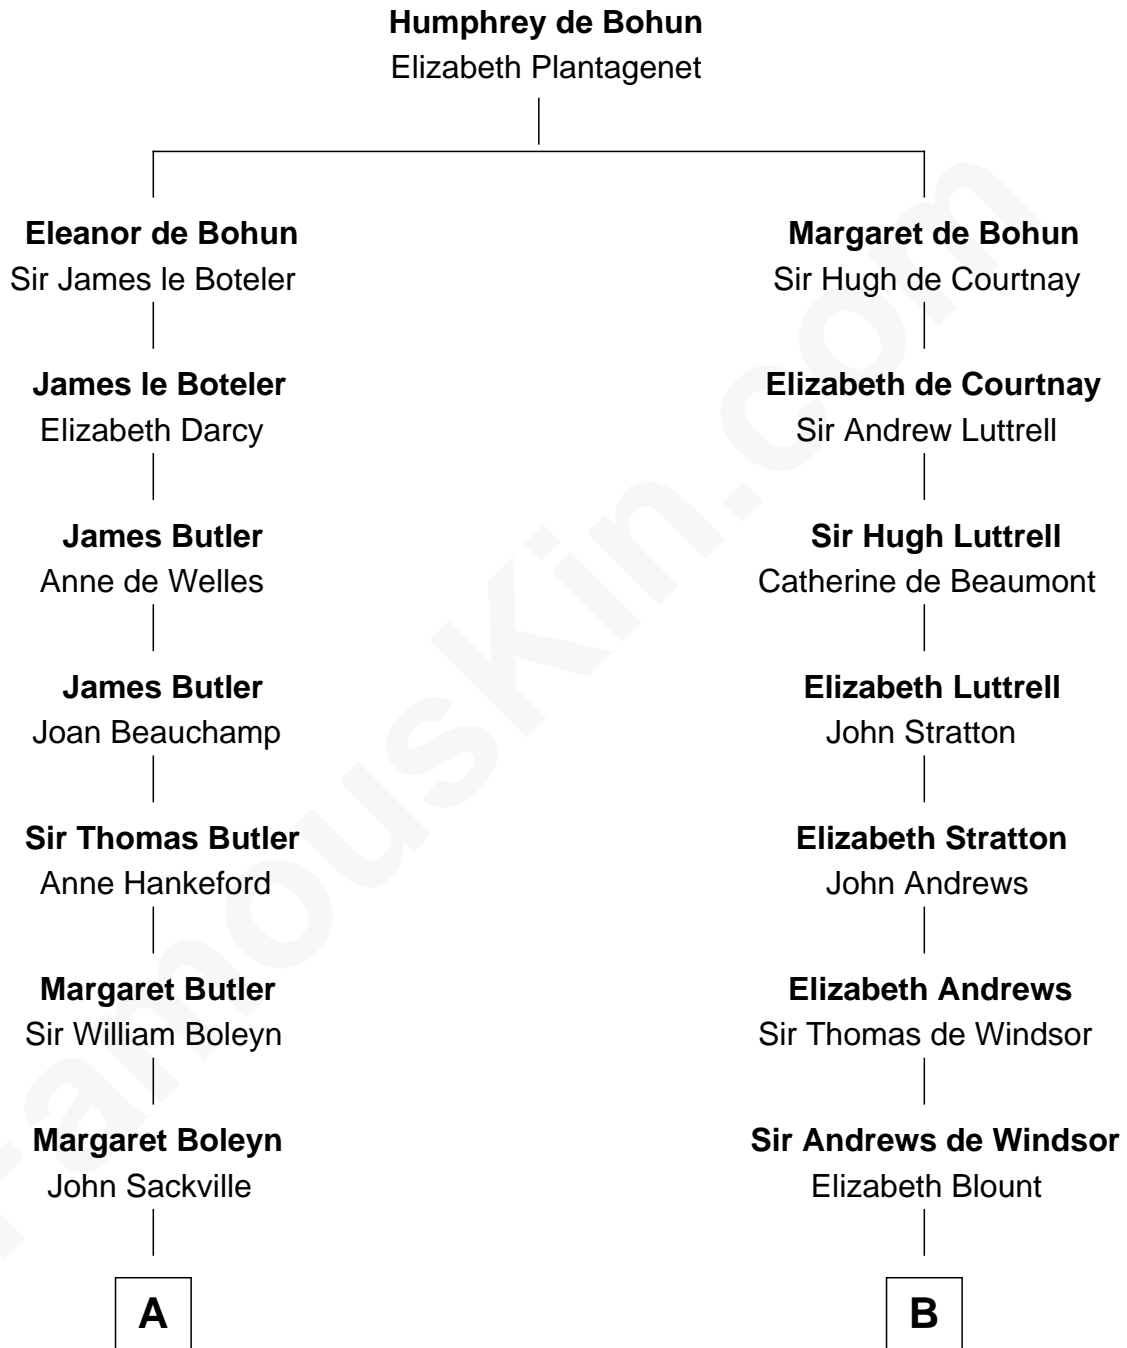

FamousKin.com

Relationship Chart of

Camilla Parker Bowles

Queen Consort of the United Kingdom

13th cousin 8 times removed of

Carter Braxton

Signer of the Declaration of Independence

C

William Coutts Keppel

Sophia Mary McNab

George Keppel

Alice Frederica Edmonstone

Sonia Rosemary Keppel

Roland Calvert Cubitt

Rosalind Maud Cubitt

Bruce Middleton Hope Shand