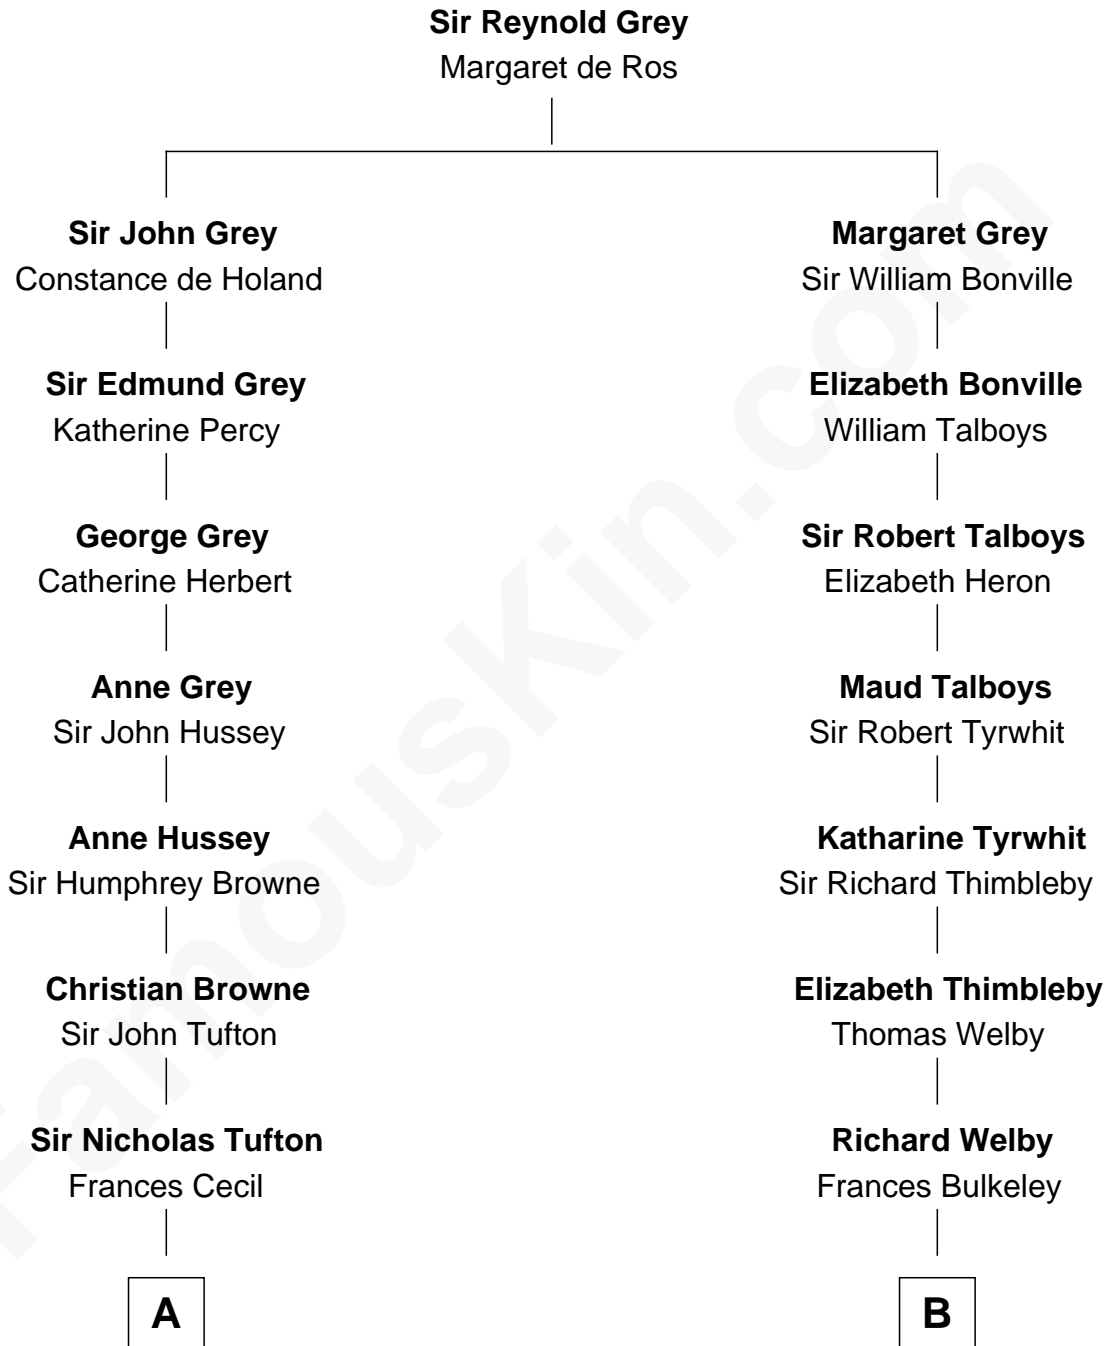

FamousKin.com

Relationship Chart of

Camilla Parker Bowles

Queen Consort of the United Kingdom

17th cousin 1 time removed of

Tony Dow
TV Actor

FamousKin.com