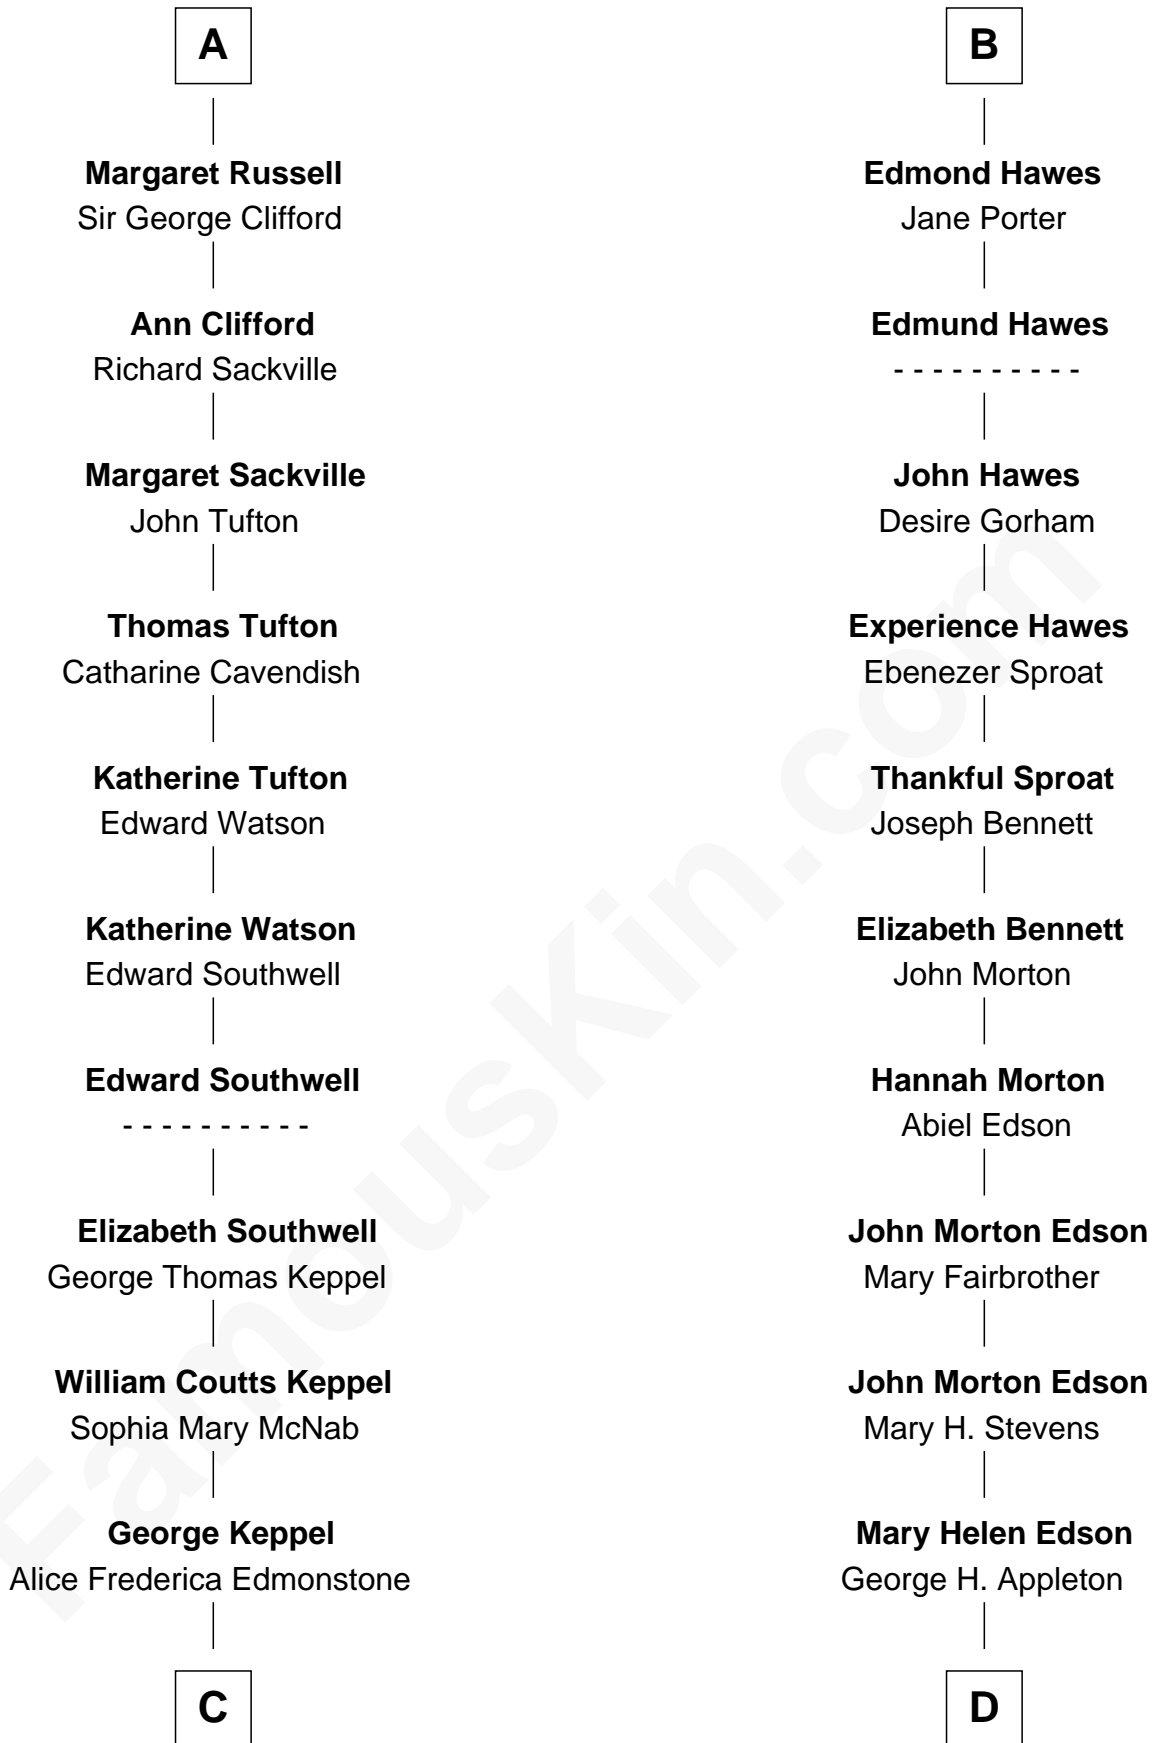

FamousKin.com

Relationship Chart of

Camilla Parker Bowles

Queen Consort of the United Kingdom

19th cousin 1 time removed of

Marie-Chantal Miller
Crown Princess of Greece

Sir John Howard
Alice de Bois

C