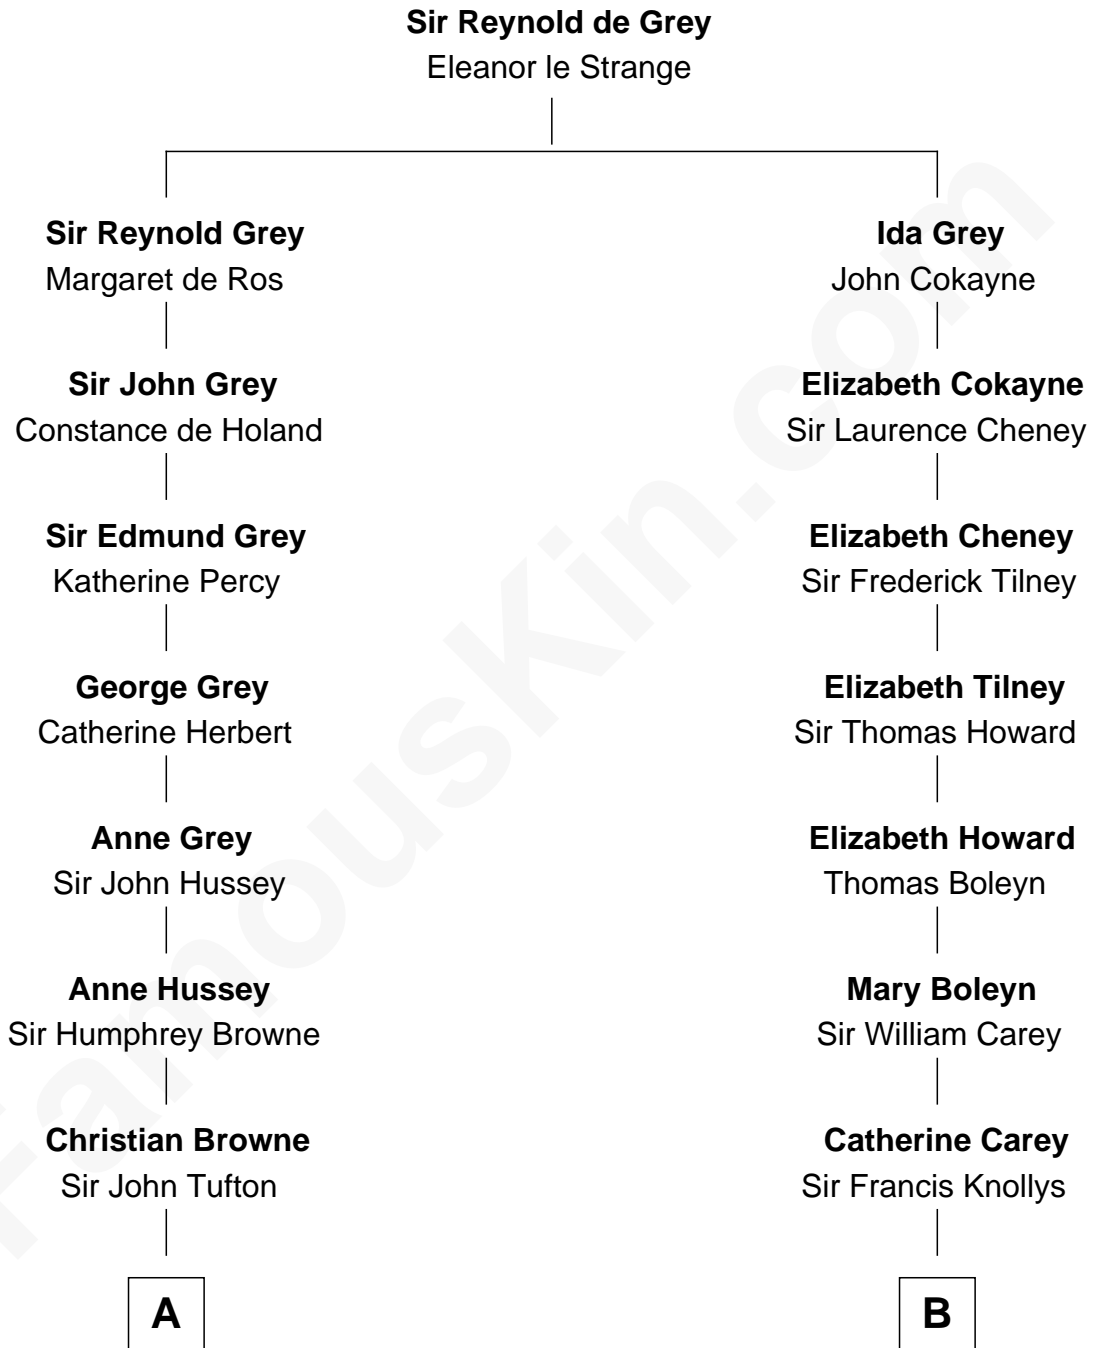

FamousKin.com
Relationship Chart of
Camilla Parker Bowles

Queen Consort of the United Kingdom

18th cousin 1 time removed of

Cokie Roberts

Author and TV Journalist

C

Rosalind Maud Cubitt
Bruce Middleton Hope Shand