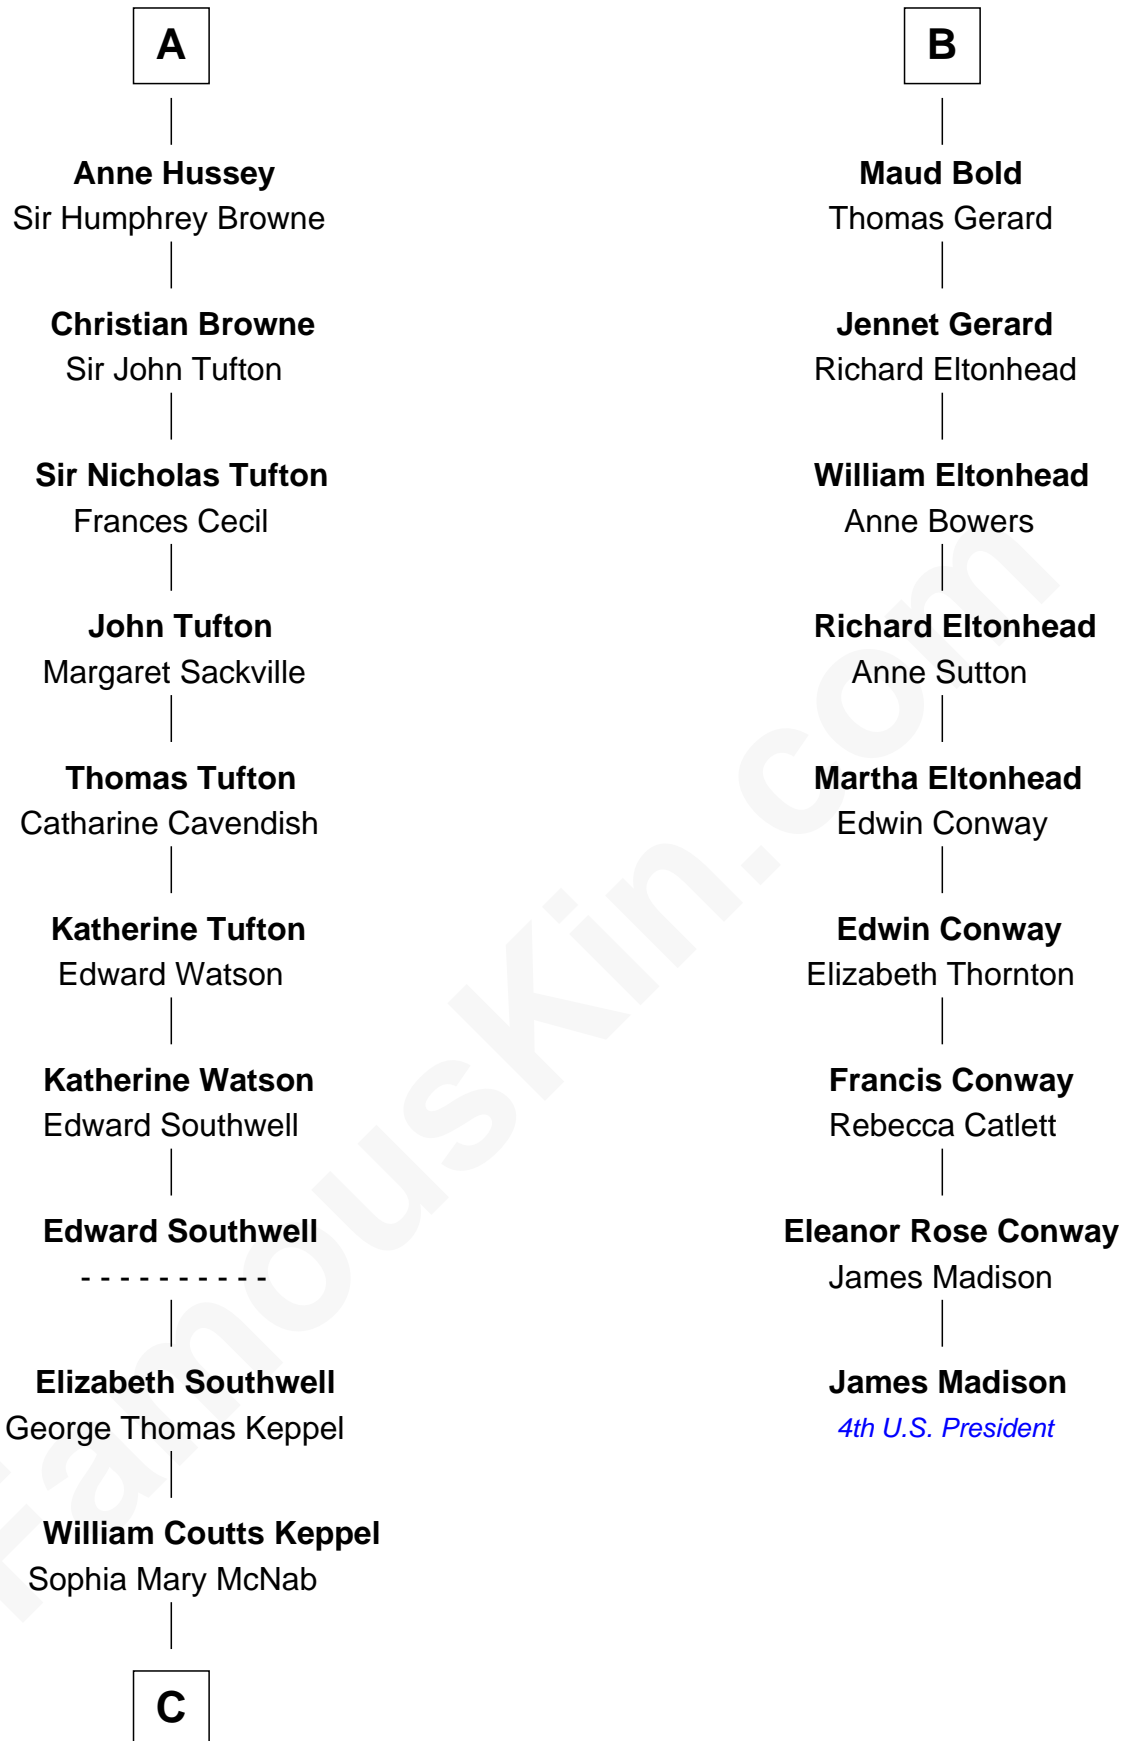

FamousKin.com

Relationship Chart of

Camilla Parker Bowles

Queen Consort of the United Kingdom

15th cousin 5 times removed of

James Madison

4th U.S. President

C

—
George Keppel

Alice Frederica Edmonstone

—
Sonia Rosemary Keppel

Roland Calvert Cubitt

—
Rosalind Maud Cubitt

Bruce Middleton Hope Shand

—
Camilla Parker Bowles

Queen Consort