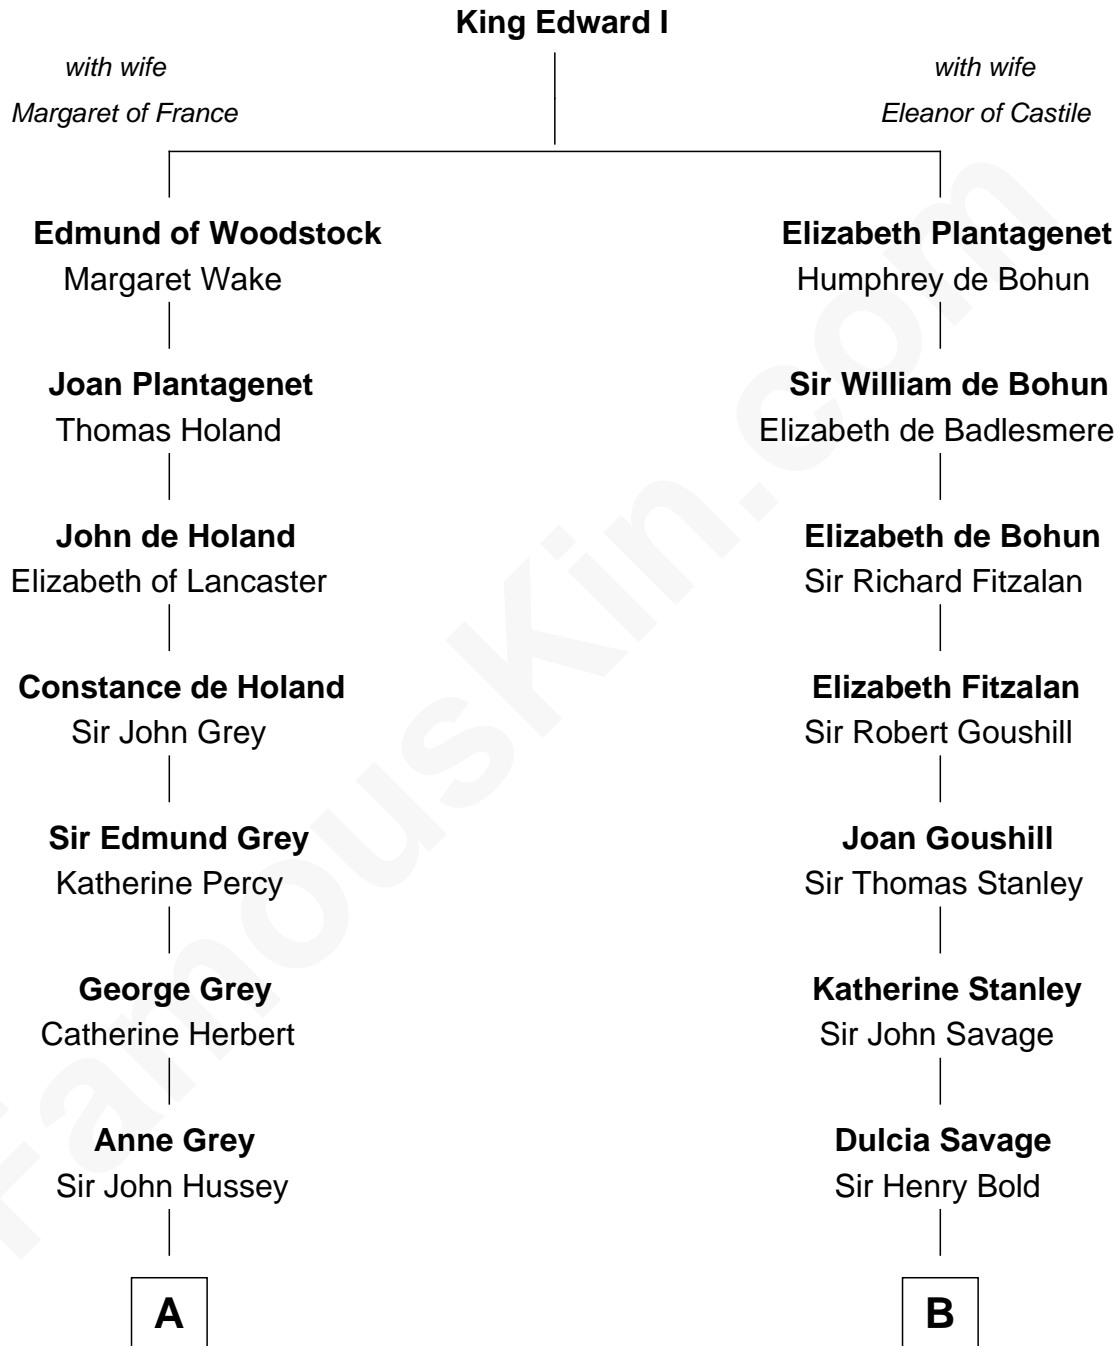

FamousKin.com

Relationship Chart of

Camilla Parker Bowles

Queen Consort of the United Kingdom

15th cousin 5 times removed of

James Madison

4th U.S. President

C

—
George Keppel

Alice Frederica Edmonstone

—
Sonia Rosemary Keppel

Roland Calvert Cubitt

—
Rosalind Maud Cubitt

Bruce Middleton Hope Shand

—
Camilla Parker Bowles

Queen Consort