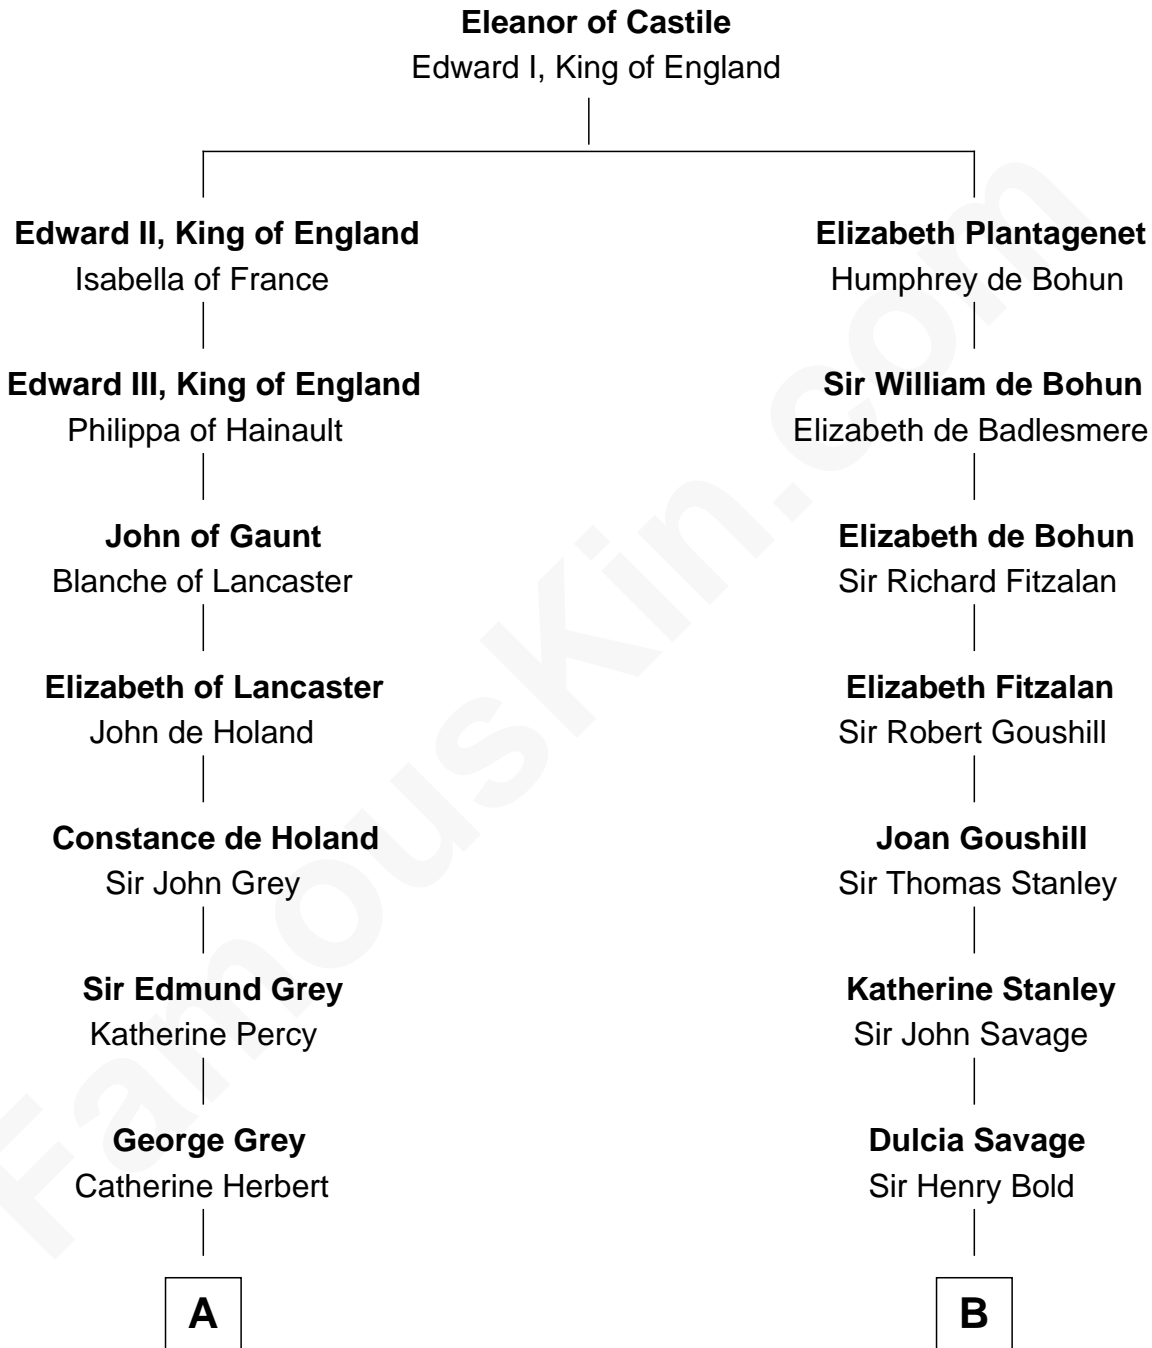

FamousKin.com

Relationship Chart of

Camilla Parker Bowles

Queen Consort of the United Kingdom

15th cousin 6 times removed of

James Madison

4th U.S. President

C

William Coutts Keppel

Sophia Mary McNab

George Keppel

Alice Frederica Edmonstone

Sonia Rosemary Keppel

Roland Calvert Cubitt

Rosalind Maud Cubitt

Bruce Middleton Hope Shand