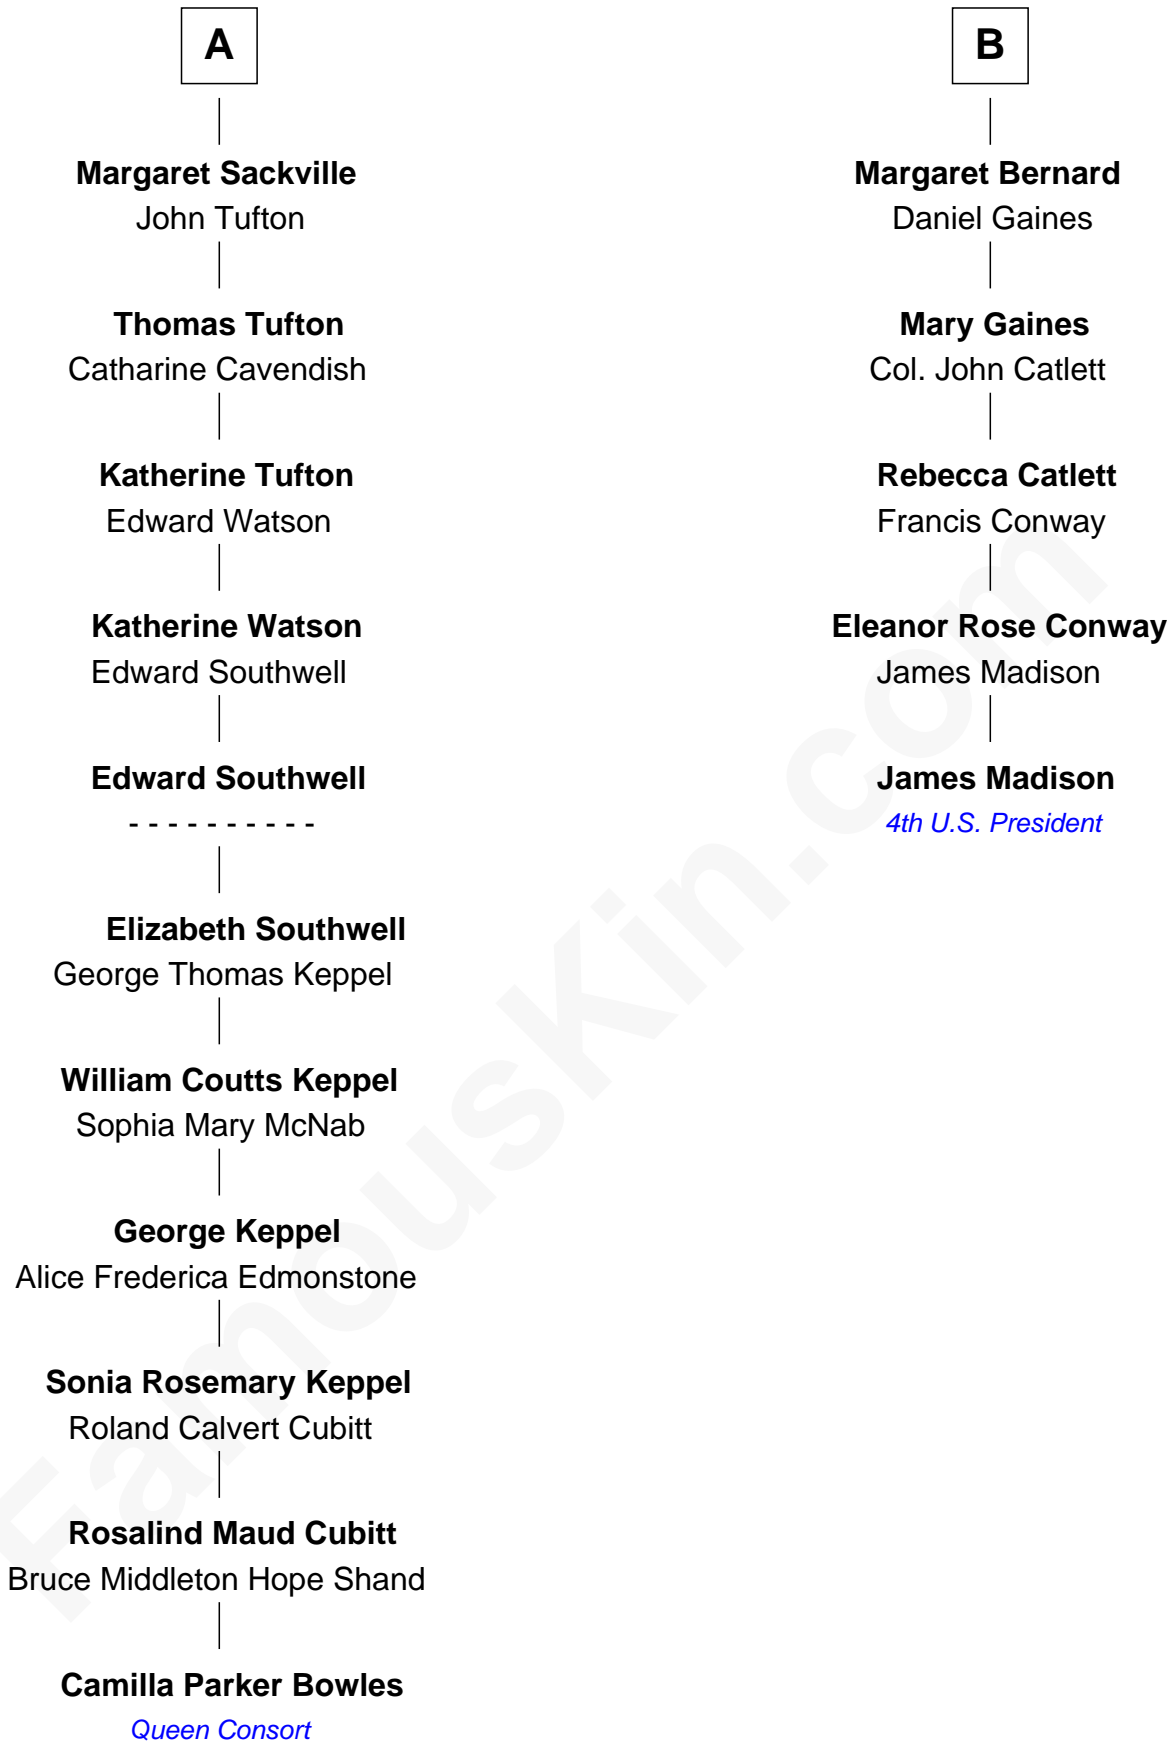

FamousKin.com

Relationship Chart of

Camilla Parker Bowles

Queen Consort of the United Kingdom

11th cousin 6 times removed of

James Madison

4th U.S. President

Margaret de Stafford

Sir Ralph Neville

Camilla Parker Bowles photo by [Agência Brasil](#) ([CC BY 3.0 BRAZIL](#))