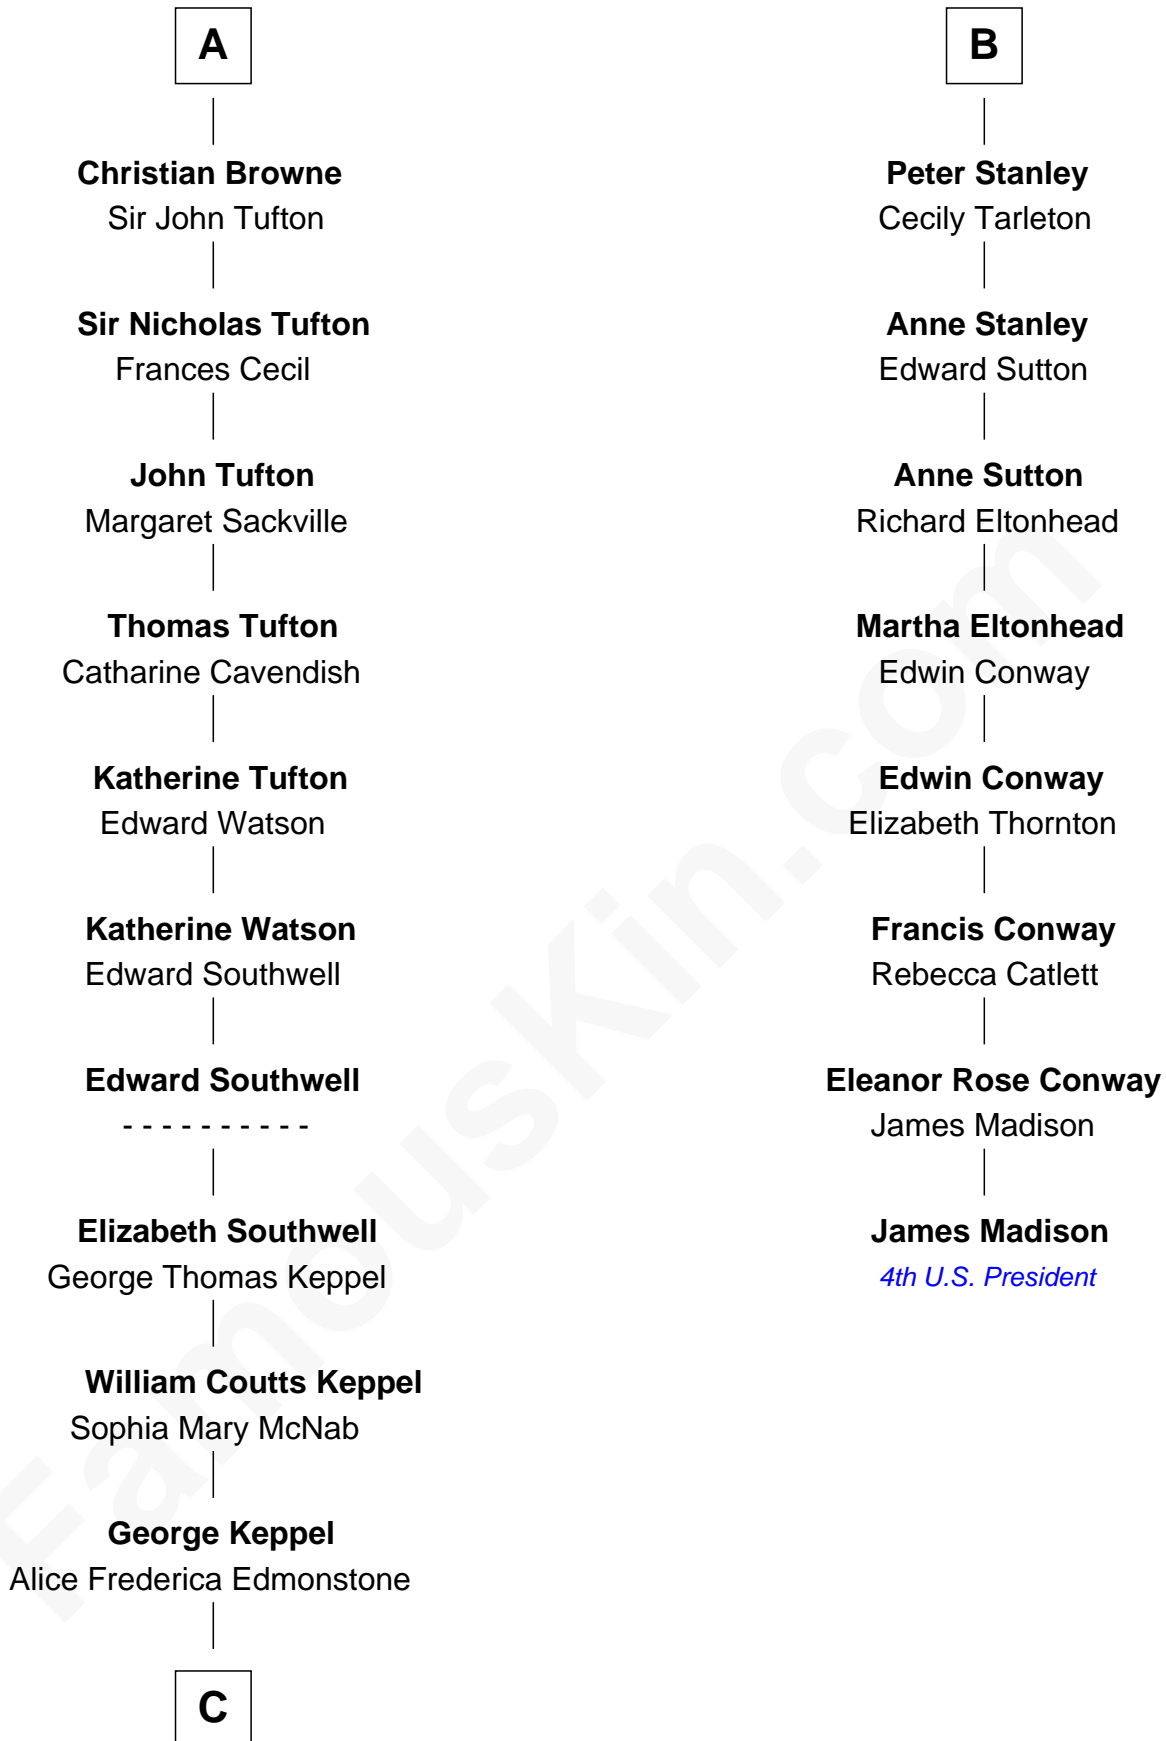

FamousKin.com

Relationship Chart of

Camilla Parker Bowles

Queen Consort of the United Kingdom

14th cousin 5 times removed of

James Madison

4th U.S. President

Sir Robert de Holland

Maude la Zouche

C

—
Sonia Rosemary Keppel

Roland Calvert Cubitt

—
Rosalind Maud Cubitt

Bruce Middleton Hope Shand

—
Camilla Parker Bowles

Queen Consort