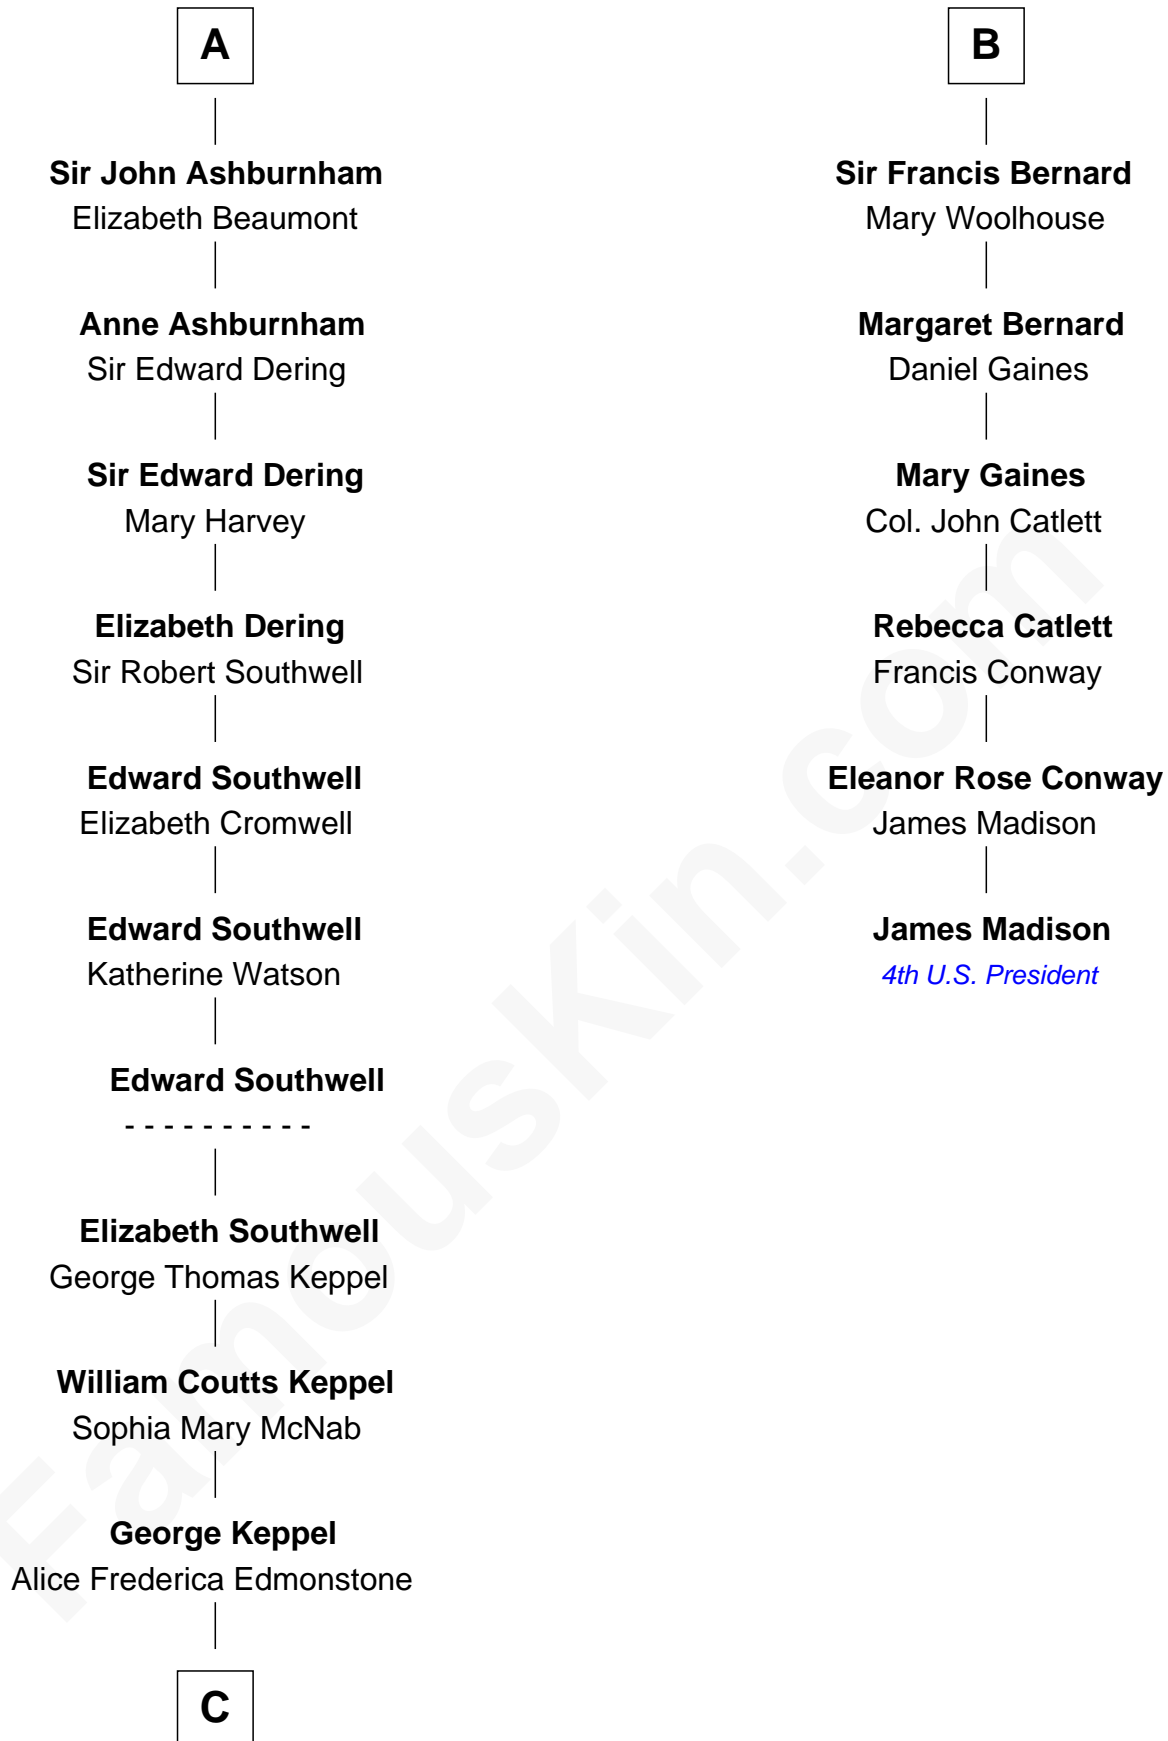

FamousKin.com

Relationship Chart of

Camilla Parker Bowles

Queen Consort of the United Kingdom

12th cousin 7 times removed of

James Madison

4th U.S. President

John de Welles

Maud de Roos

C

—
Sonia Rosemary Keppel

Roland Calvert Cubitt

—
Rosalind Maud Cubitt

Bruce Middleton Hope Shand

—
Camilla Parker Bowles

Queen Consort