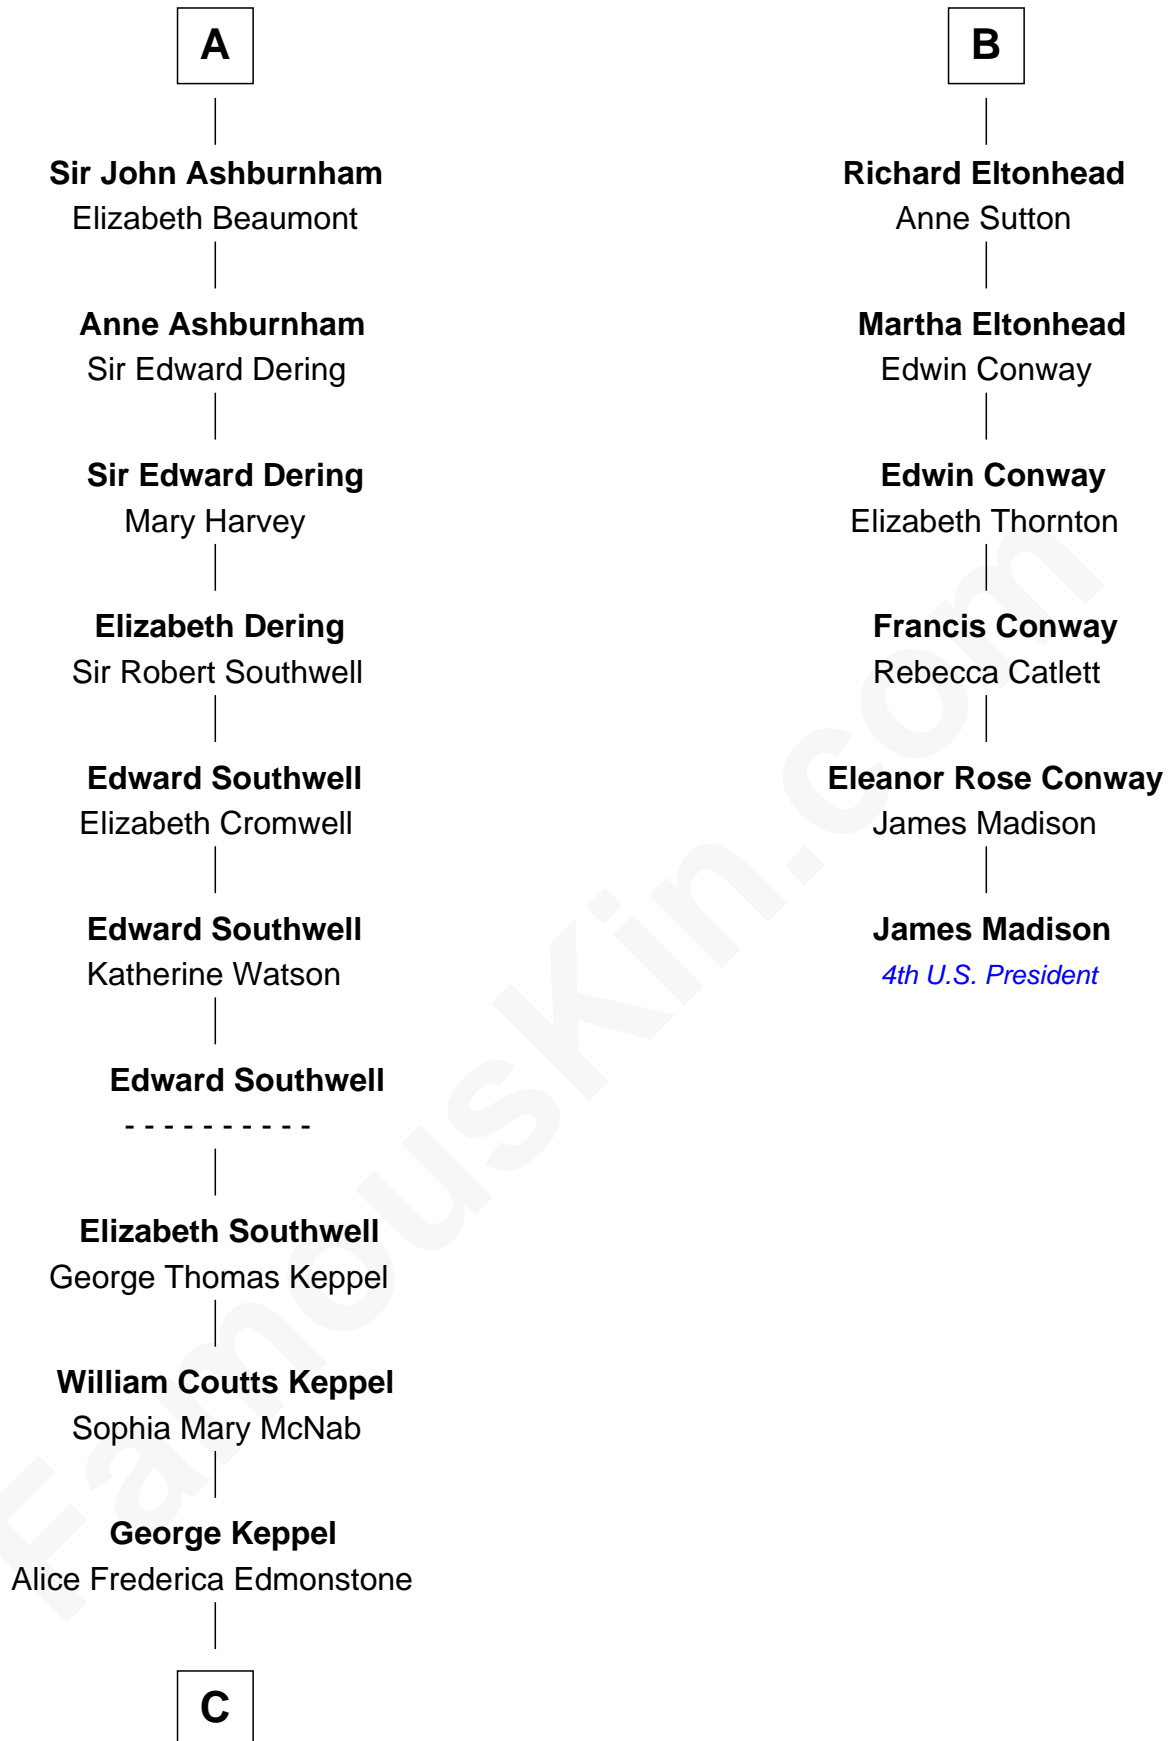

FamousKin.com

Relationship Chart of

Camilla Parker Bowles

Queen Consort of the United Kingdom

12th cousin 7 times removed of

James Madison

4th U.S. President

Sir Richard Fitzalan

Elizabeth de Bohun

C

—
Sonia Rosemary Keppel

Roland Calvert Cubitt

—
Rosalind Maud Cubitt

Bruce Middleton Hope Shand

—
Camilla Parker Bowles

Queen Consort