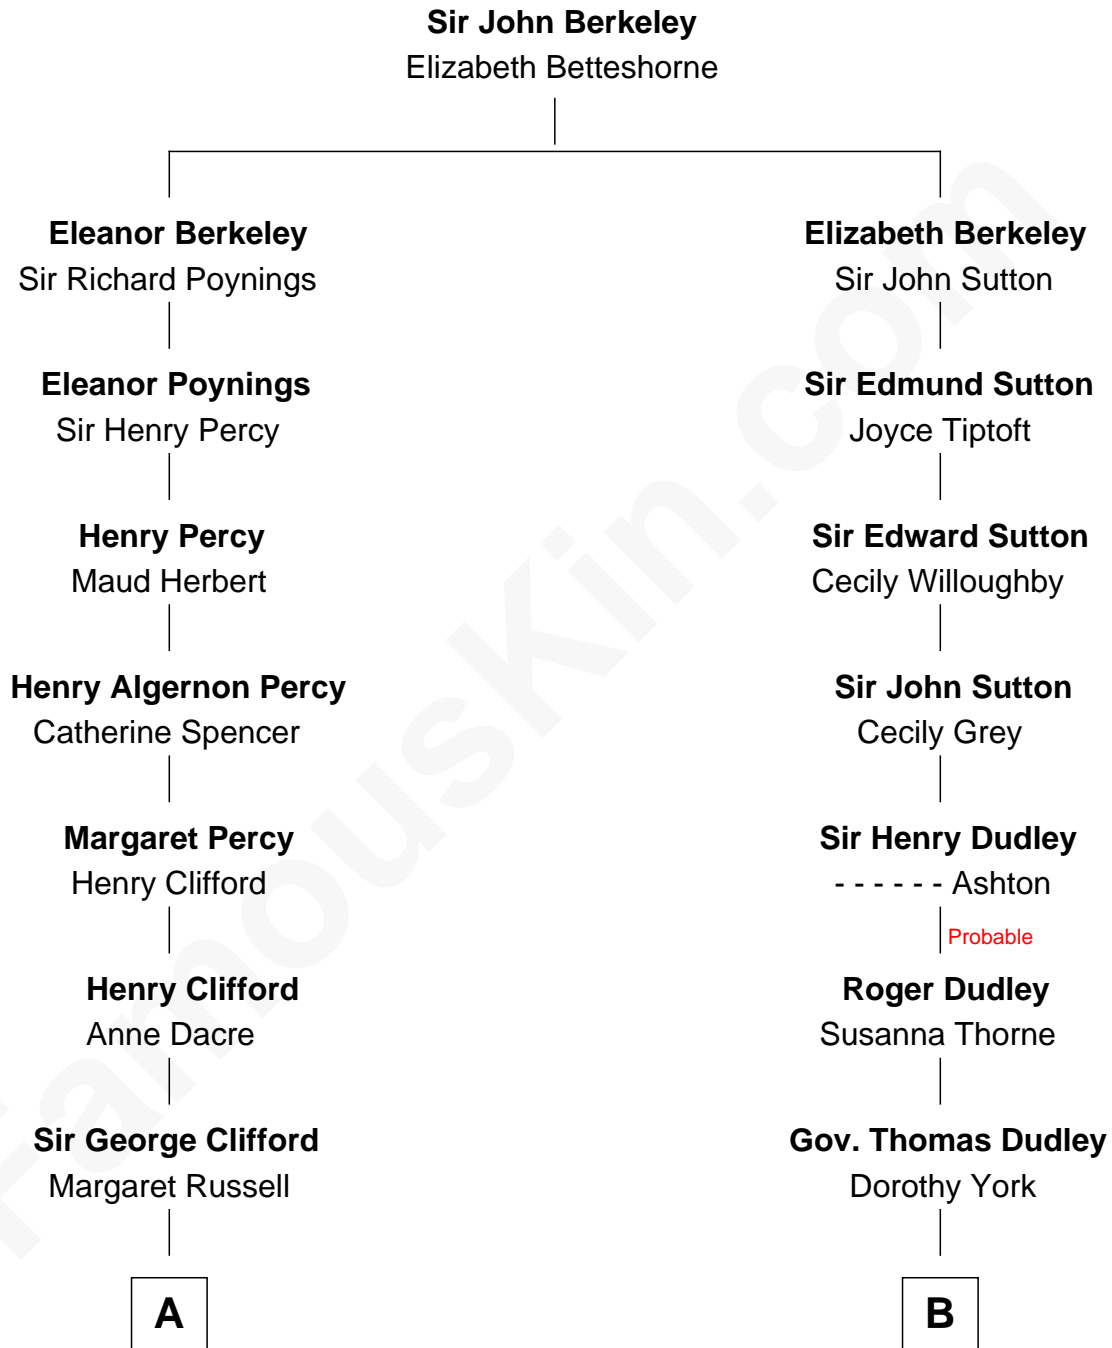

FamousKin.com

Relationship Chart of

Camilla Parker Bowles

Queen Consort of the United Kingdom

17th cousin 1 time removed of

Bill Weld

68th Governor of Massachusetts

C

Rosalind Maud Cubitt
Bruce Middleton Hope Shand

Camilla Parker Bowles
Queen Consort

FamousKin.com