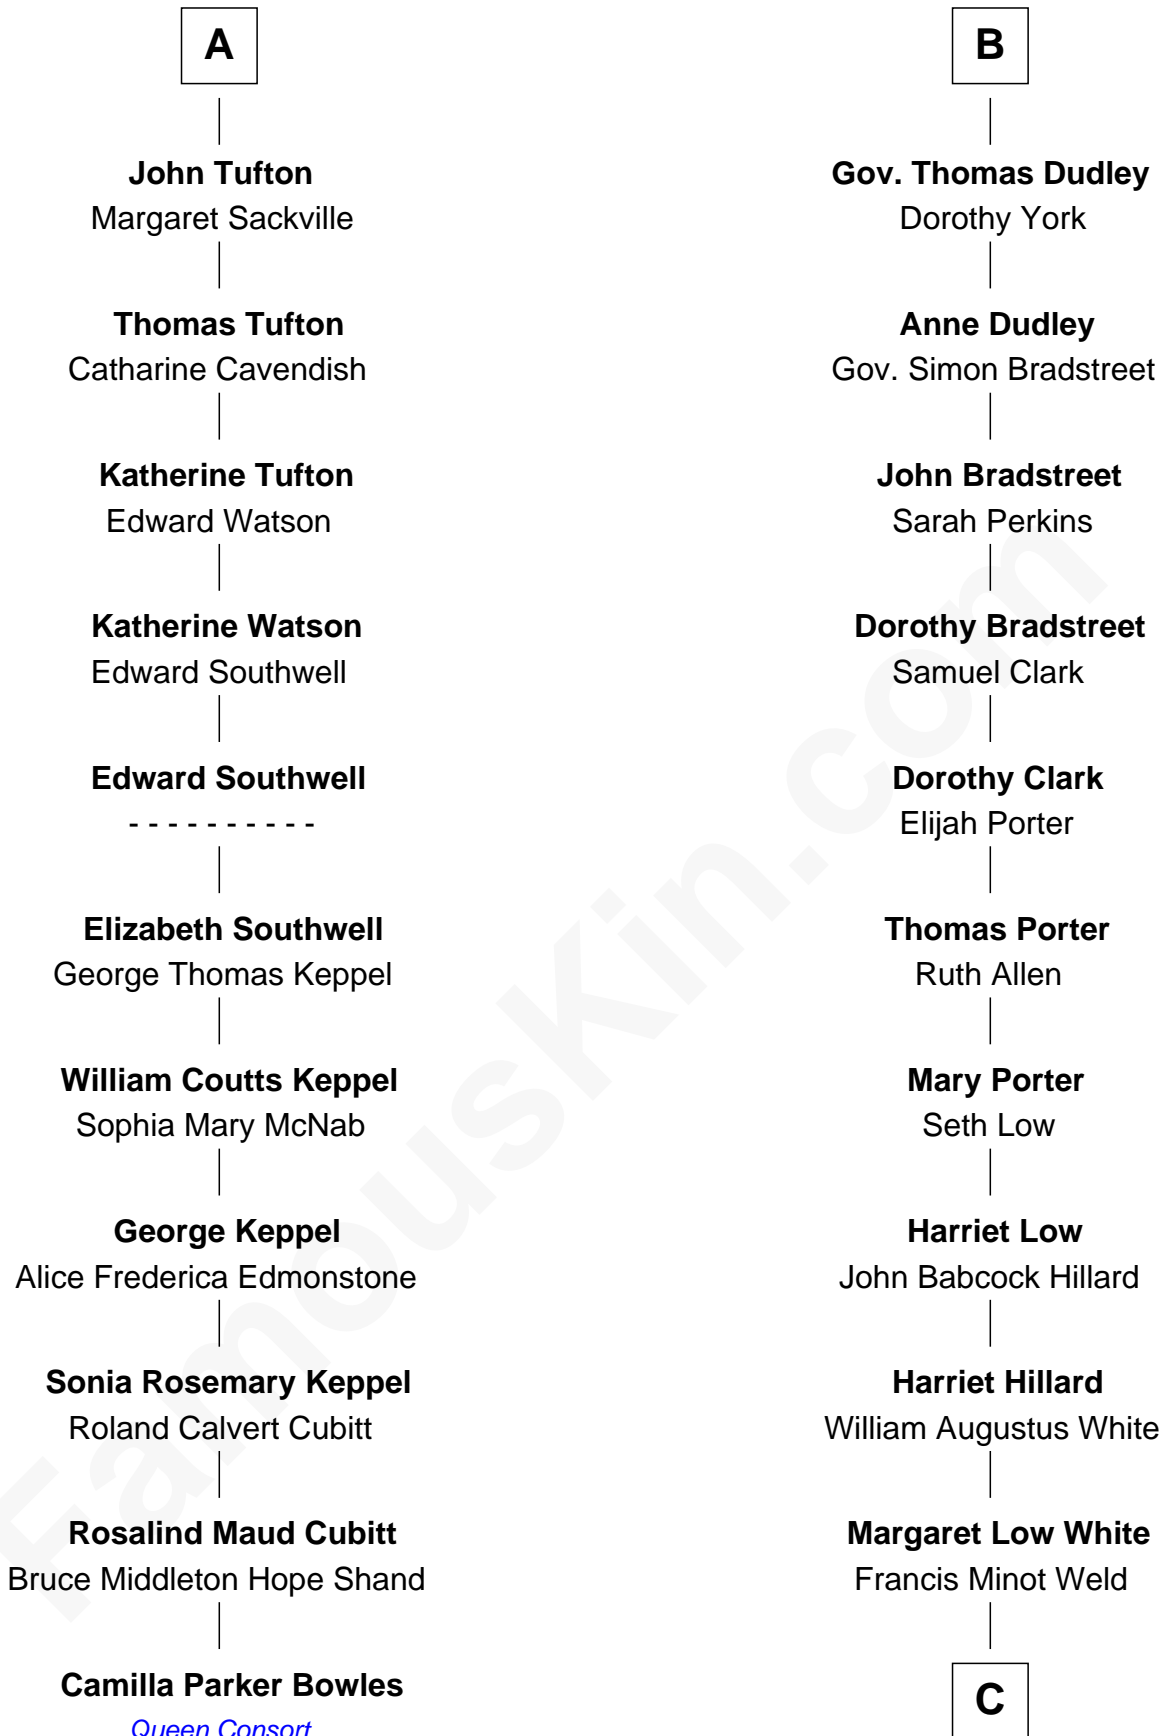

FamousKin.com

Relationship Chart of

Camilla Parker Bowles

Queen Consort of the United Kingdom

17th cousin 1 time removed of

Bill Weld

68th Governor of Massachusetts

C

David Weld
Mary Blake Nichols

Bill Weld

68th Governor of Massachusetts

FamousKin.com