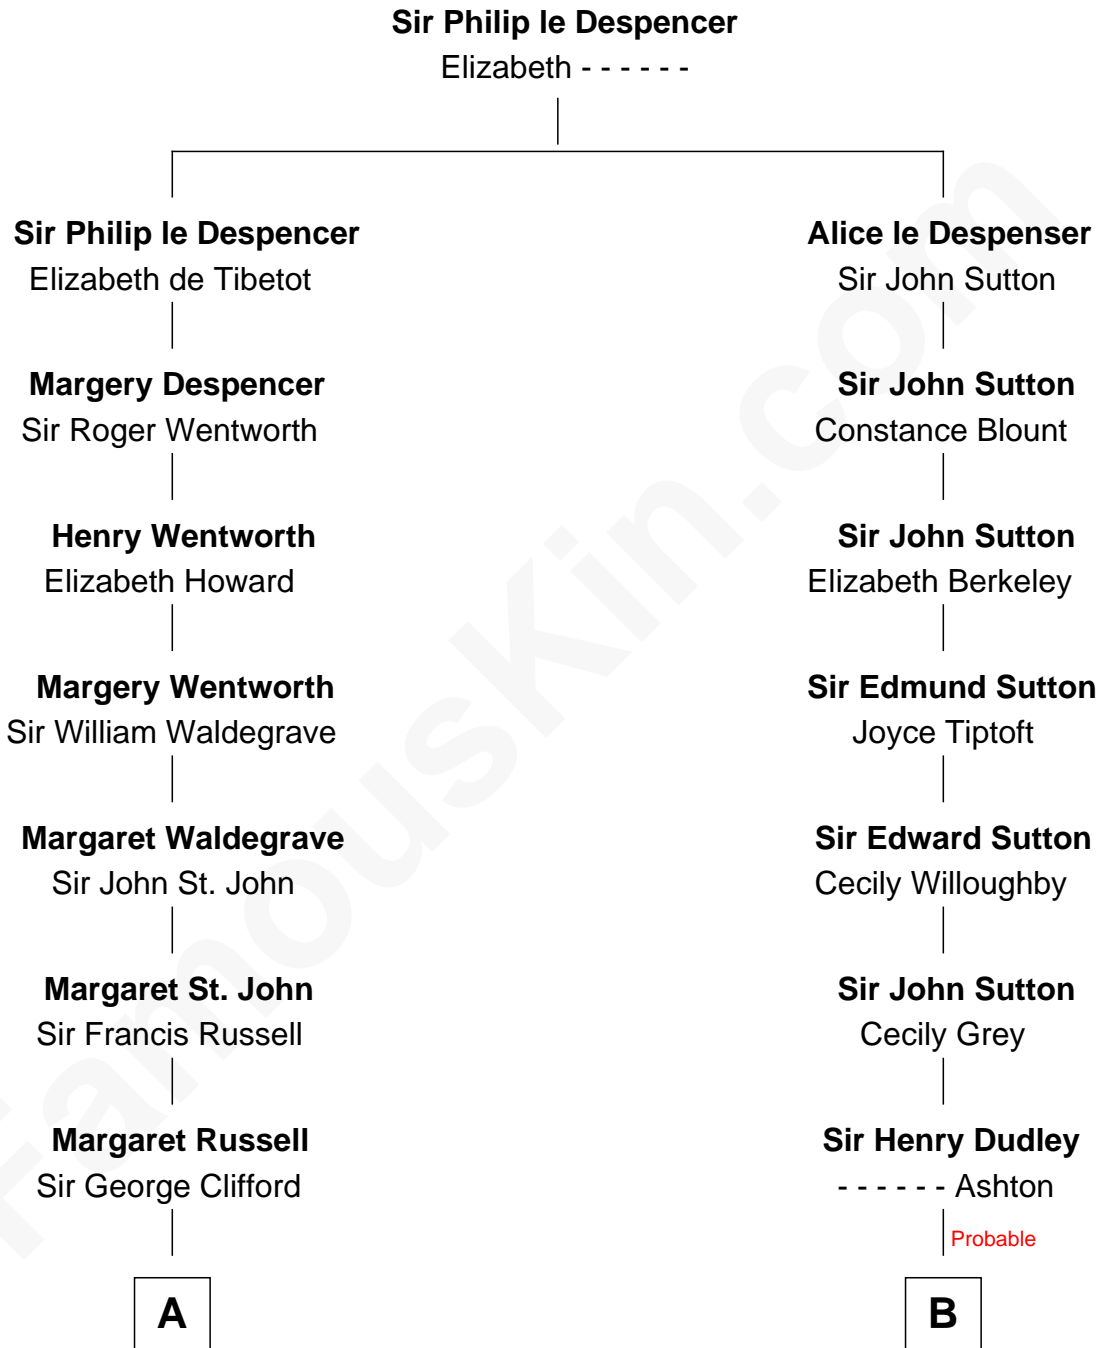

FamousKin.com

Relationship Chart of

Camilla Parker Bowles

Queen Consort of the United Kingdom

18th cousin 1 time removed of

Bill Weld

68th Governor of Massachusetts

C