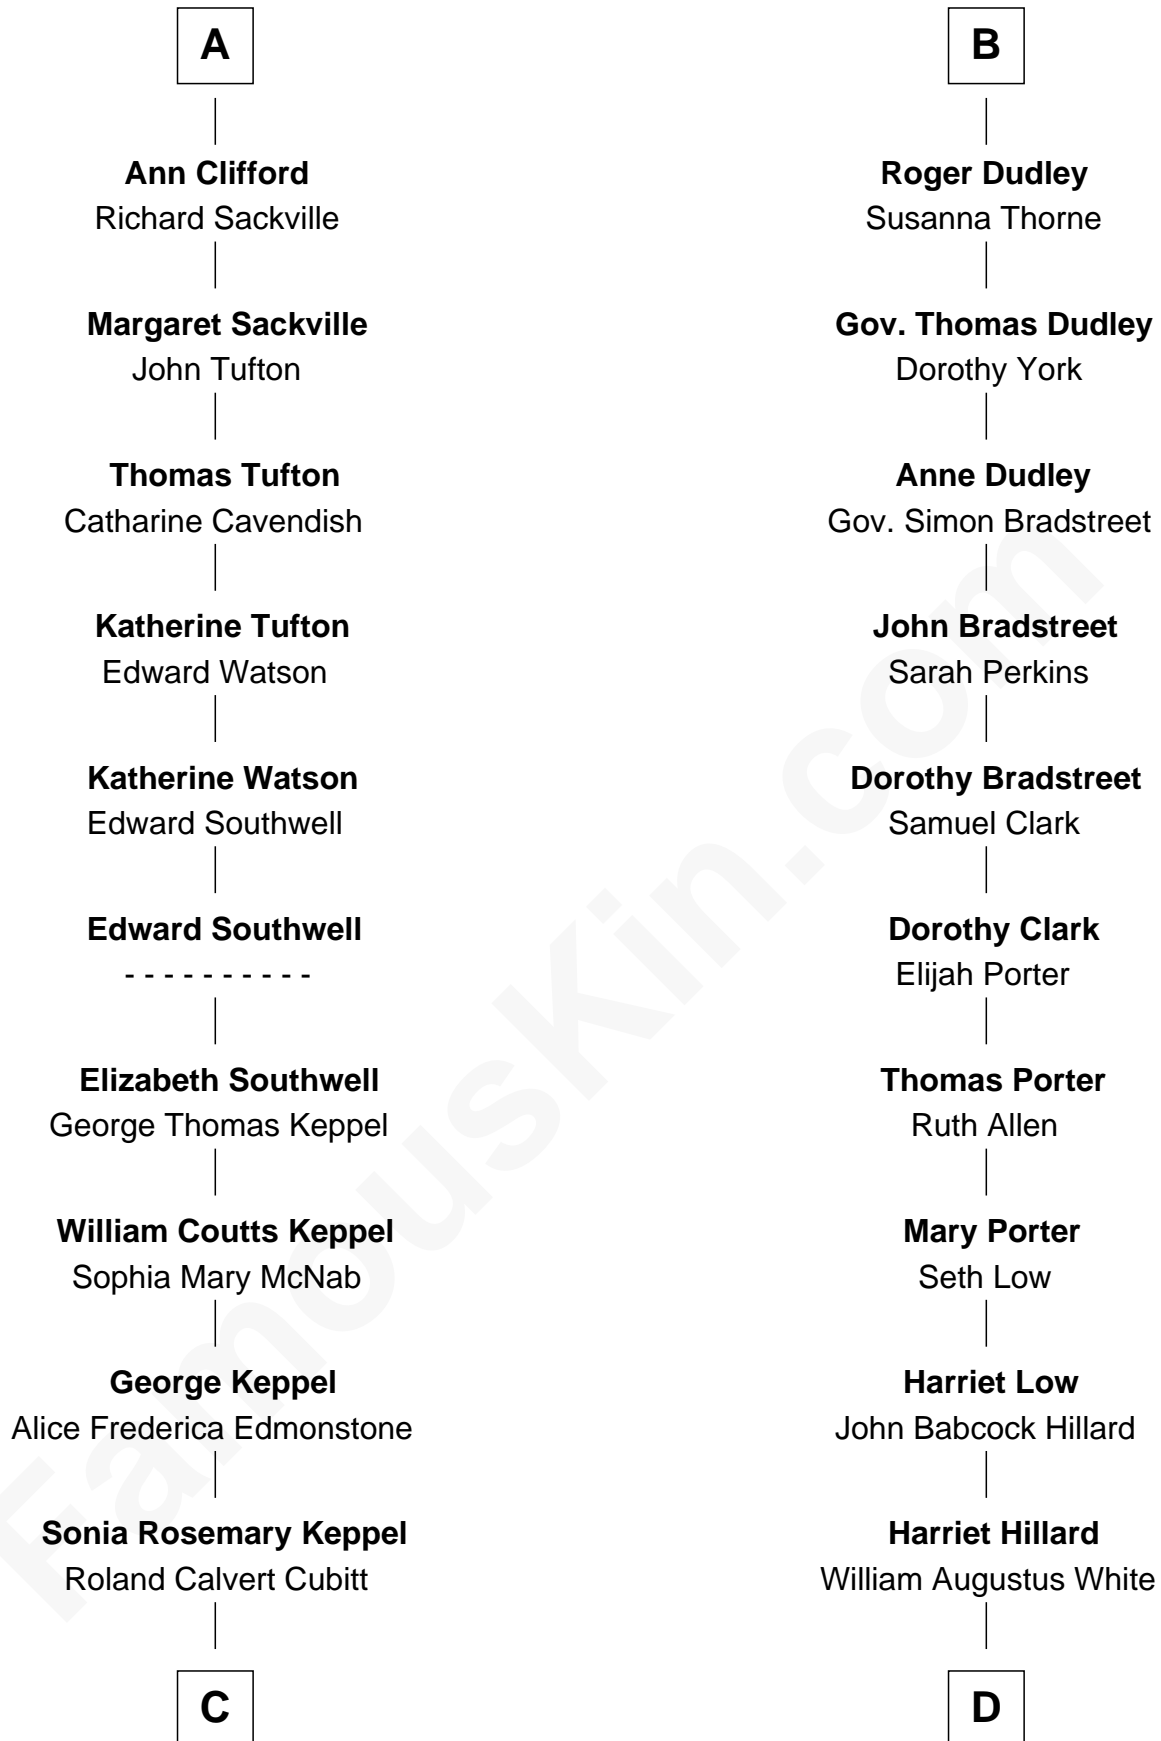

FamousKin.com

Relationship Chart of

Camilla Parker Bowles

Queen Consort of the United Kingdom

18th cousin 1 time removed of

Bill Weld

68th Governor of Massachusetts

C

Rosalind Maud Cubitt
Bruce Middleton Hope Shand

Camilla Parker Bowles
Queen Consort

D

Margaret Low White
Francis Minot Weld

David Weld
Mary Blake Nichols

Bill Weld
68th Governor of Massachusetts

FamousKin.com