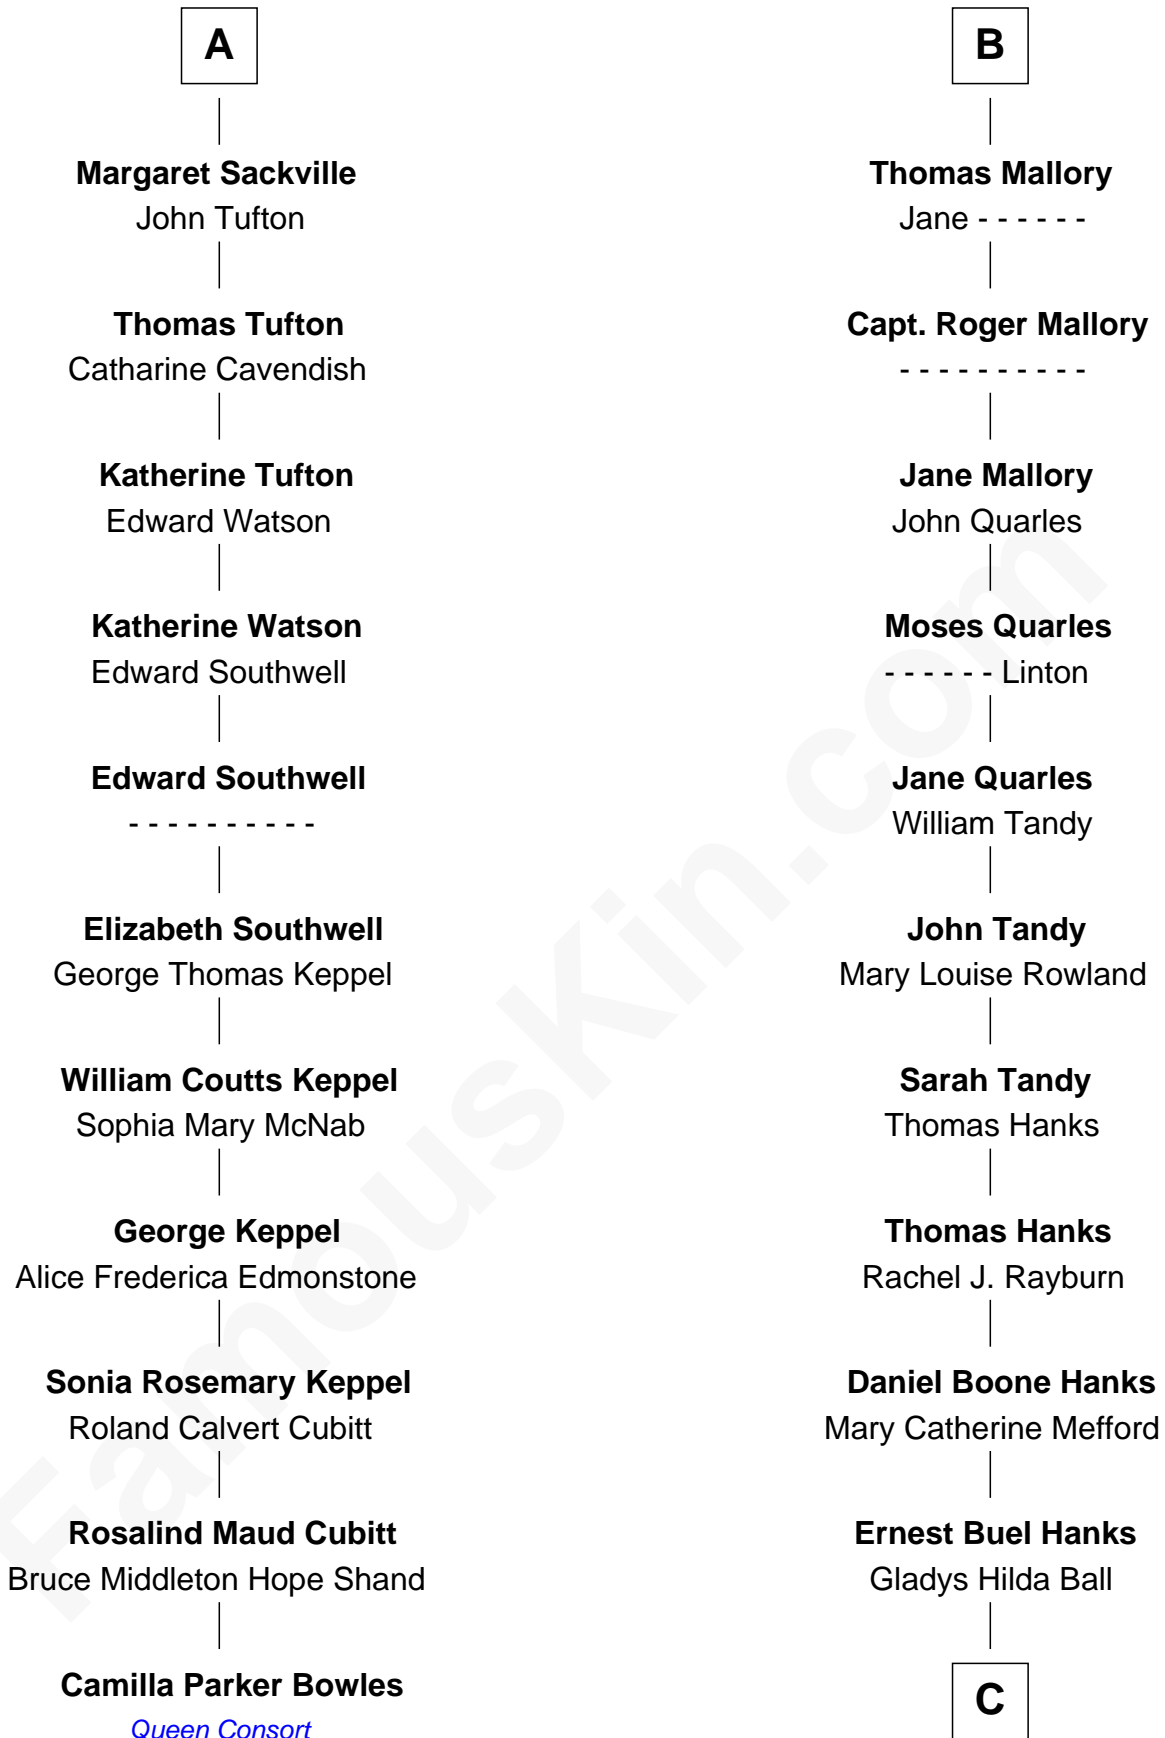

FamousKin.com

Relationship Chart of

Camilla Parker Bowles

Queen Consort of the United Kingdom

17th cousin 1 time removed of

Tom Hanks

Movie Actor

Henry FitzHugh

Elizabeth Grey

Eleanor Fitzhugh
Sir Henry Bromflete

Margaret Bromflete

John Clifford

Henry Clifford
Anne St. John

Henry Clifford
Margaret Percy

Henry Clifford
Anne Dacre

Sir George Clifford
Margaret Russell

Ann Clifford
Richard Sackville

A

Sir William FitzHugh
Margery Willoughby

Lora FitzHugh
Sir John Constable

Joan Constable
Sir William Mallory

Sir John Mallory
Margaret Thwaites

Sir William Mallory
Jane Norton

Sir William Mallory
Ursula Gale

Thomas Mallory
Elizabeth Vaughan

B

C

Amos Mefford Hanks
Janet Marylyn Frager

Tom Hanks
Movie Actor

FamousKin.com