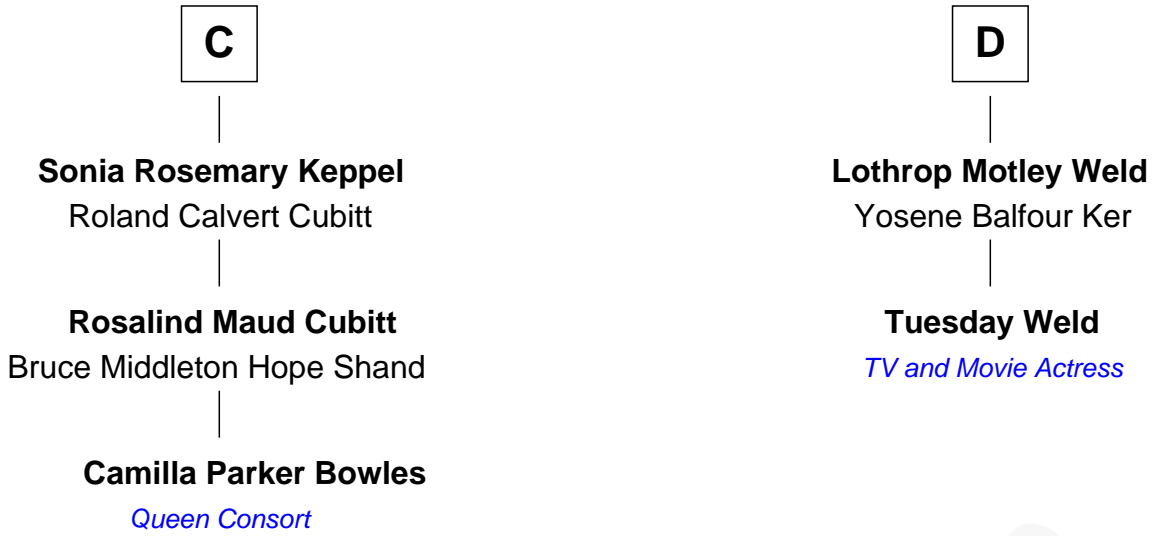

## Relationship Chart of

### Camilla Parker Bowles

Queen Consort of the United Kingdom

18th cousin 1 time removed of

**Tuesday Weld**

TV and Movie Actress

FamousKin.com