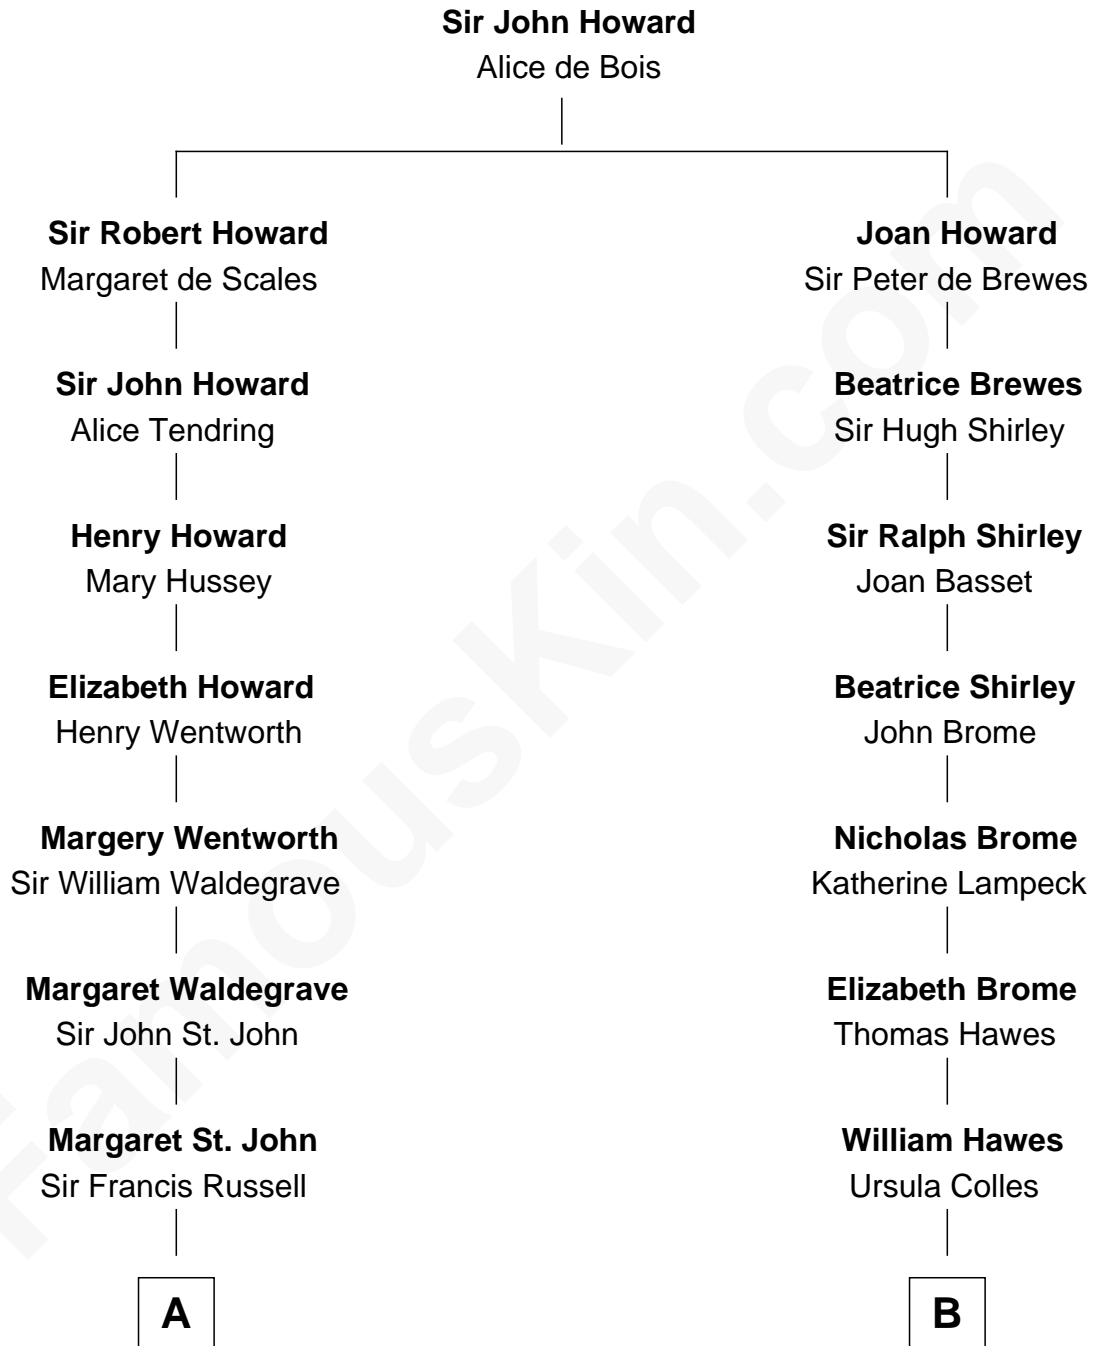

## Relationship Chart of

### Camilla Parker Bowles

Queen Consort of the United Kingdom

18th cousin 1 time removed of

**Tuesday Weld**

TV and Movie Actress

FamousKin.com