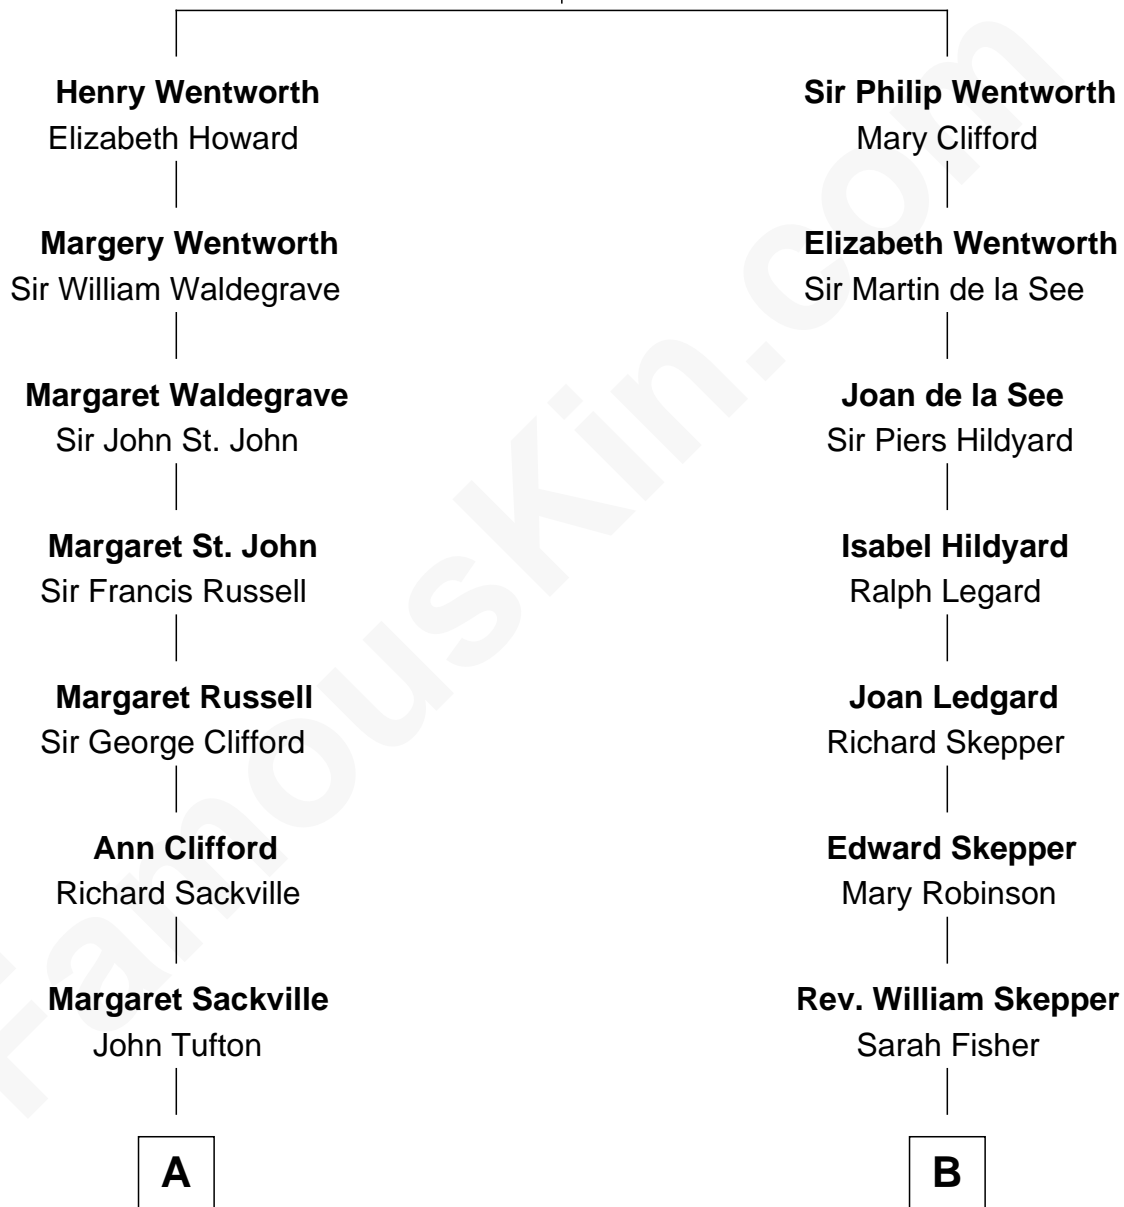

## Relationship Chart of

### Camilla Parker Bowles

*Queen Consort of the United Kingdom*

16th cousin 1 time removed of

**Tuesday Weld**

*TV and Movie Actress*

**Sir Roger Wentworth**

Margery Despencer

Camilla Parker Bowles photo by [Agência Brasil](#) [\(CC BY 3.0 BRAZIL\)](#)