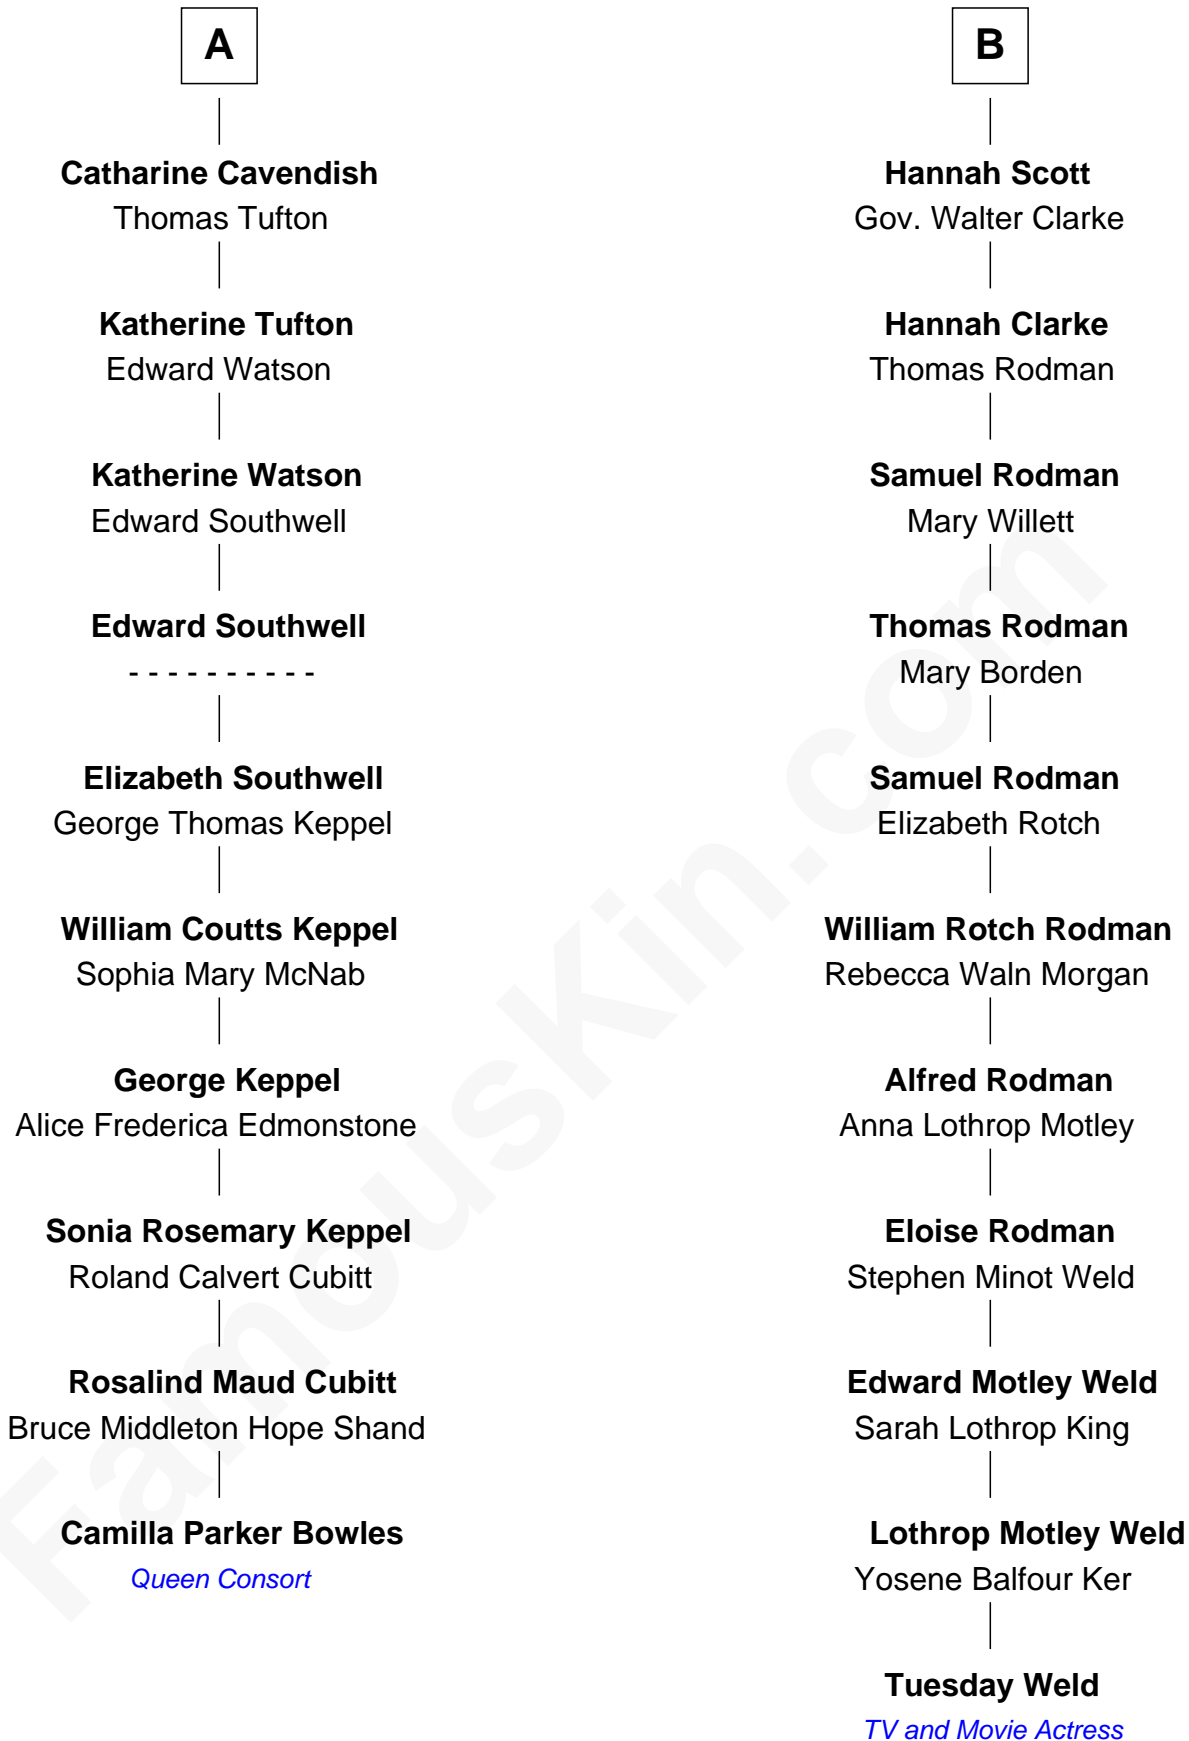

FamousKin.com

Relationship Chart of

Camilla Parker Bowles

Queen Consort of the United Kingdom

16th cousin 1 time removed of

Tuesday Weld

TV and Movie Actress

Camilla Parker Bowles photo by [Agência Brasil](#) [\(CC BY 3.0 BRAZIL\)](#)