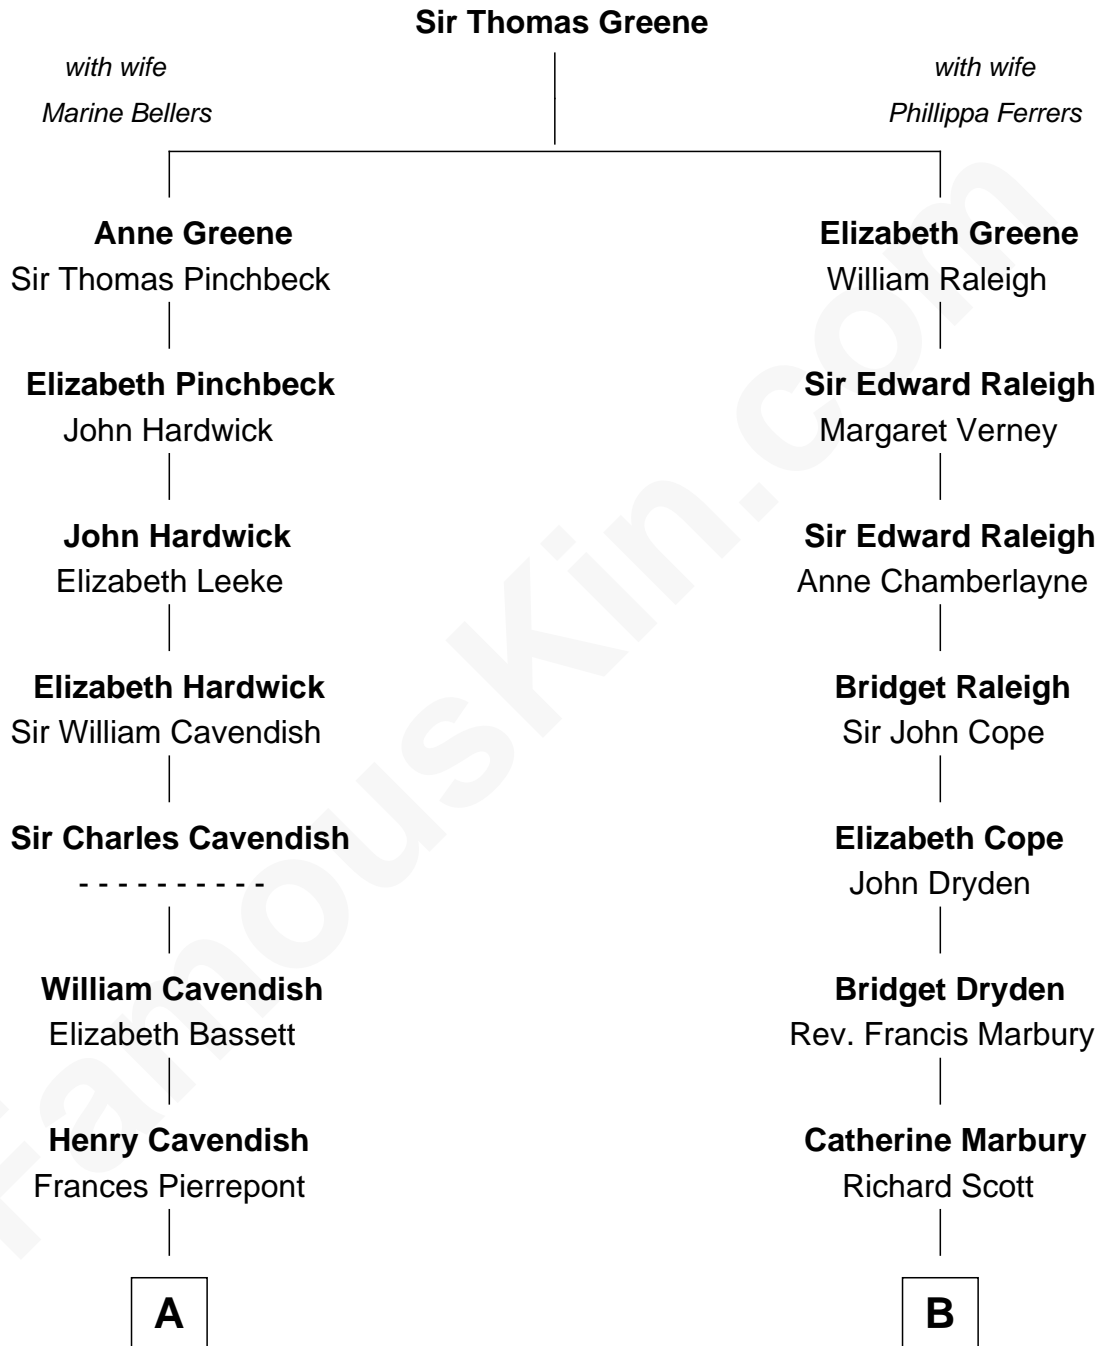

FamousKin.com

Relationship Chart of

Camilla Parker Bowles

Queen Consort of the United Kingdom

16th cousin 1 time removed of

Tuesday Weld

TV and Movie Actress

Camilla Parker Bowles photo by [Agência Brasil](#) [\(CC BY 3.0 BRAZIL\)](#)