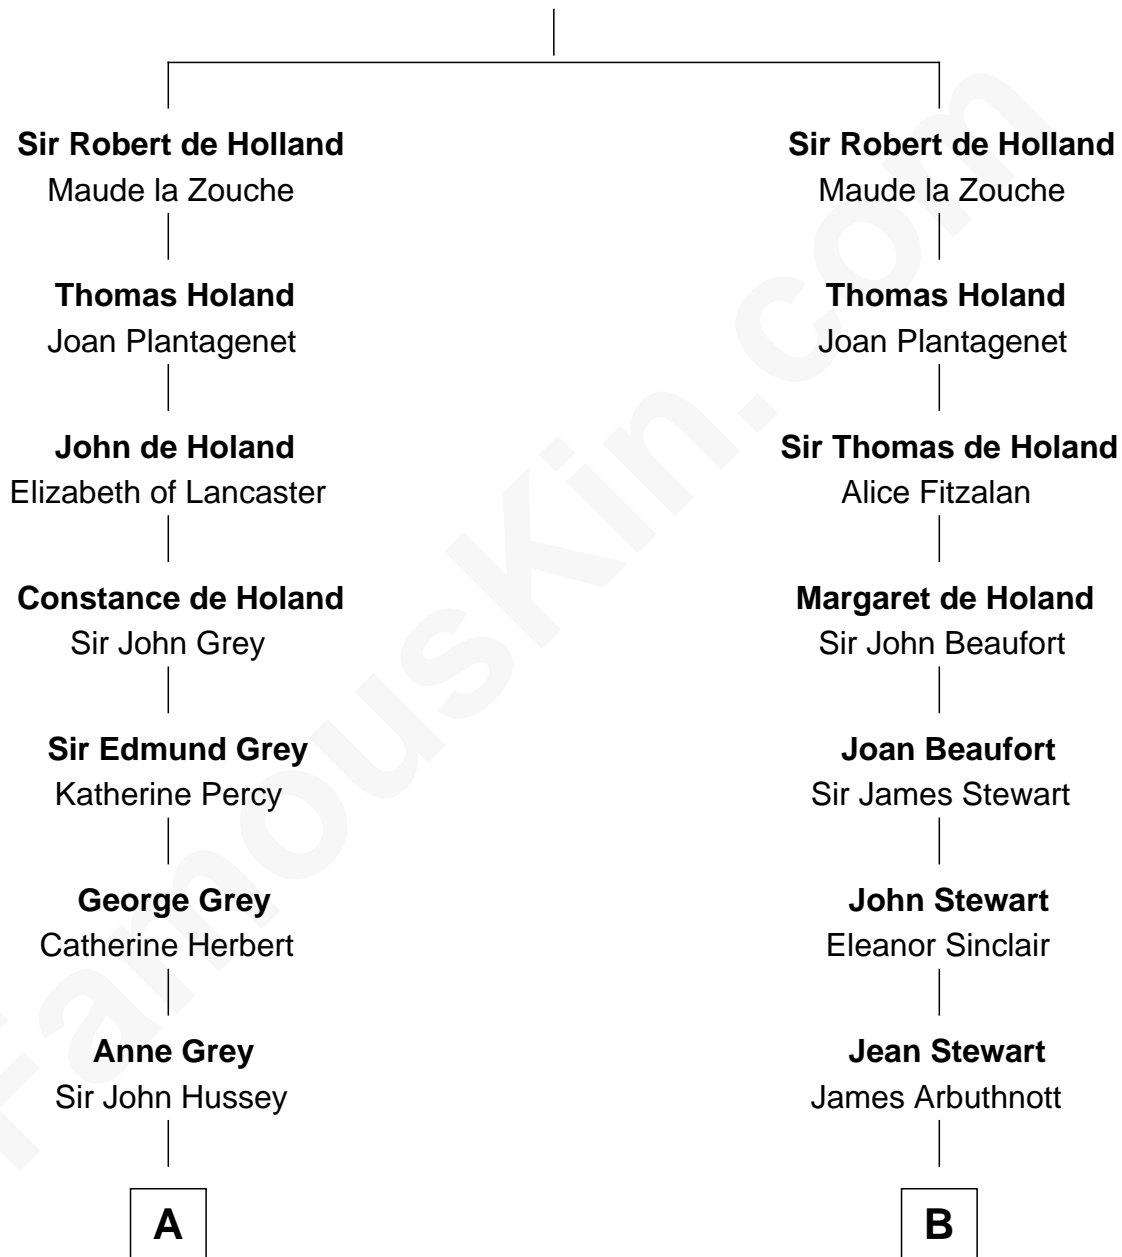

Sir Robert de Holland

Elizabeth Samlesbury