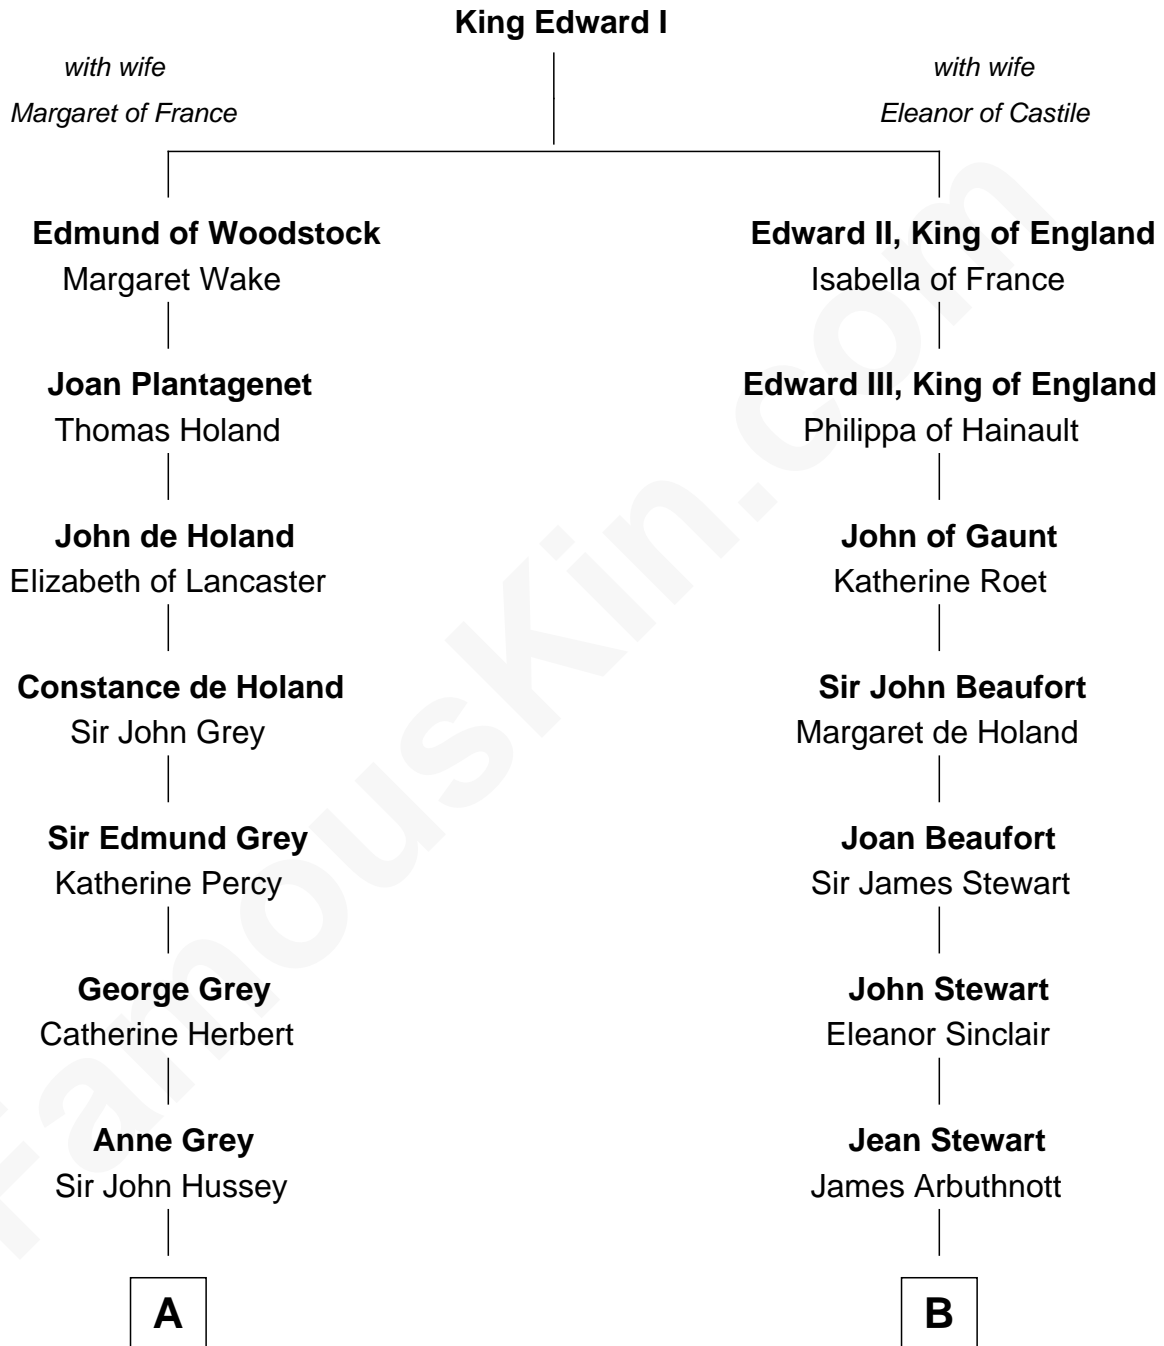

FamousKin.com

Relationship Chart of

Camilla Parker Bowles

Queen Consort of the United Kingdom

17th cousin 3 times removed of

Helen Keller

Author and Activist

C

George Keppel
Alice Frederica Edmonstone

Sonia Rosemary Keppel
Roland Calvert Cubitt

Rosalind Maud Cubitt
Bruce Middleton Hope Shand

Camilla Parker Bowles
Queen Consort

FamousKin.com