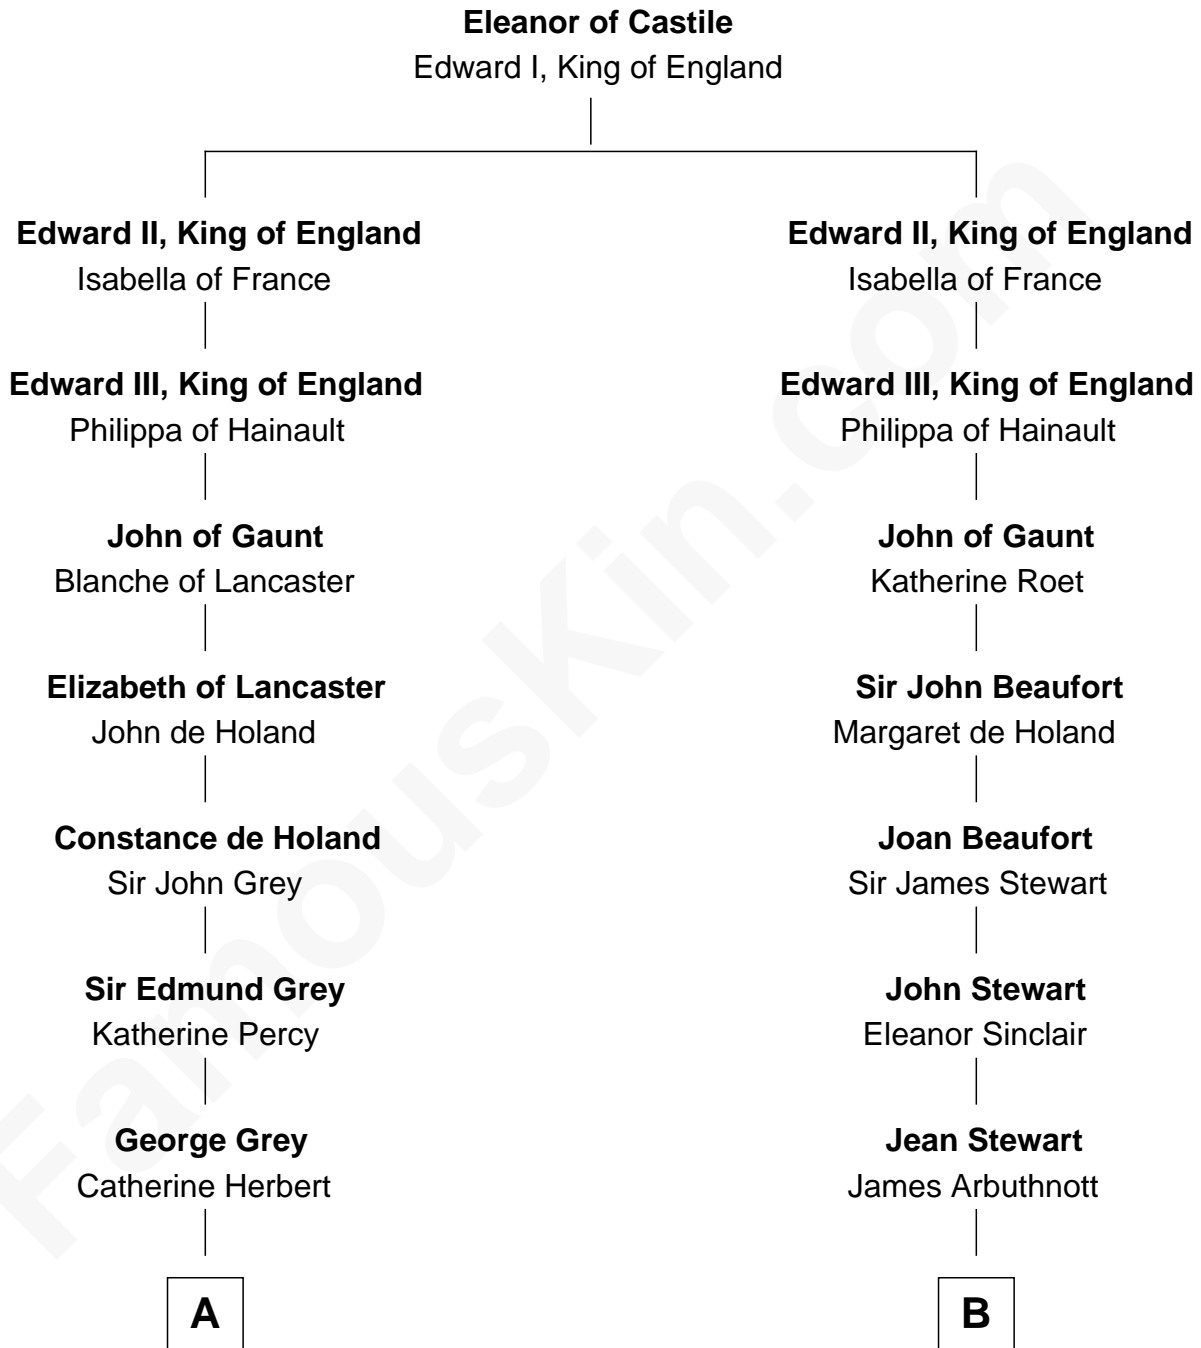

FamousKin.com

Relationship Chart of Camilla Parker Bowles

Queen Consort of the United Kingdom

17th cousin 4 times removed of

Helen Keller

Author and Activist

C

William Coutts Keppel

Sophia Mary McNab

George Keppel

Alice Frederica Edmonstone

Sonia Rosemary Keppel

Roland Calvert Cubitt

Rosalind Maud Cubitt

Bruce Middleton Hope Shand

Camilla Parker Bowles