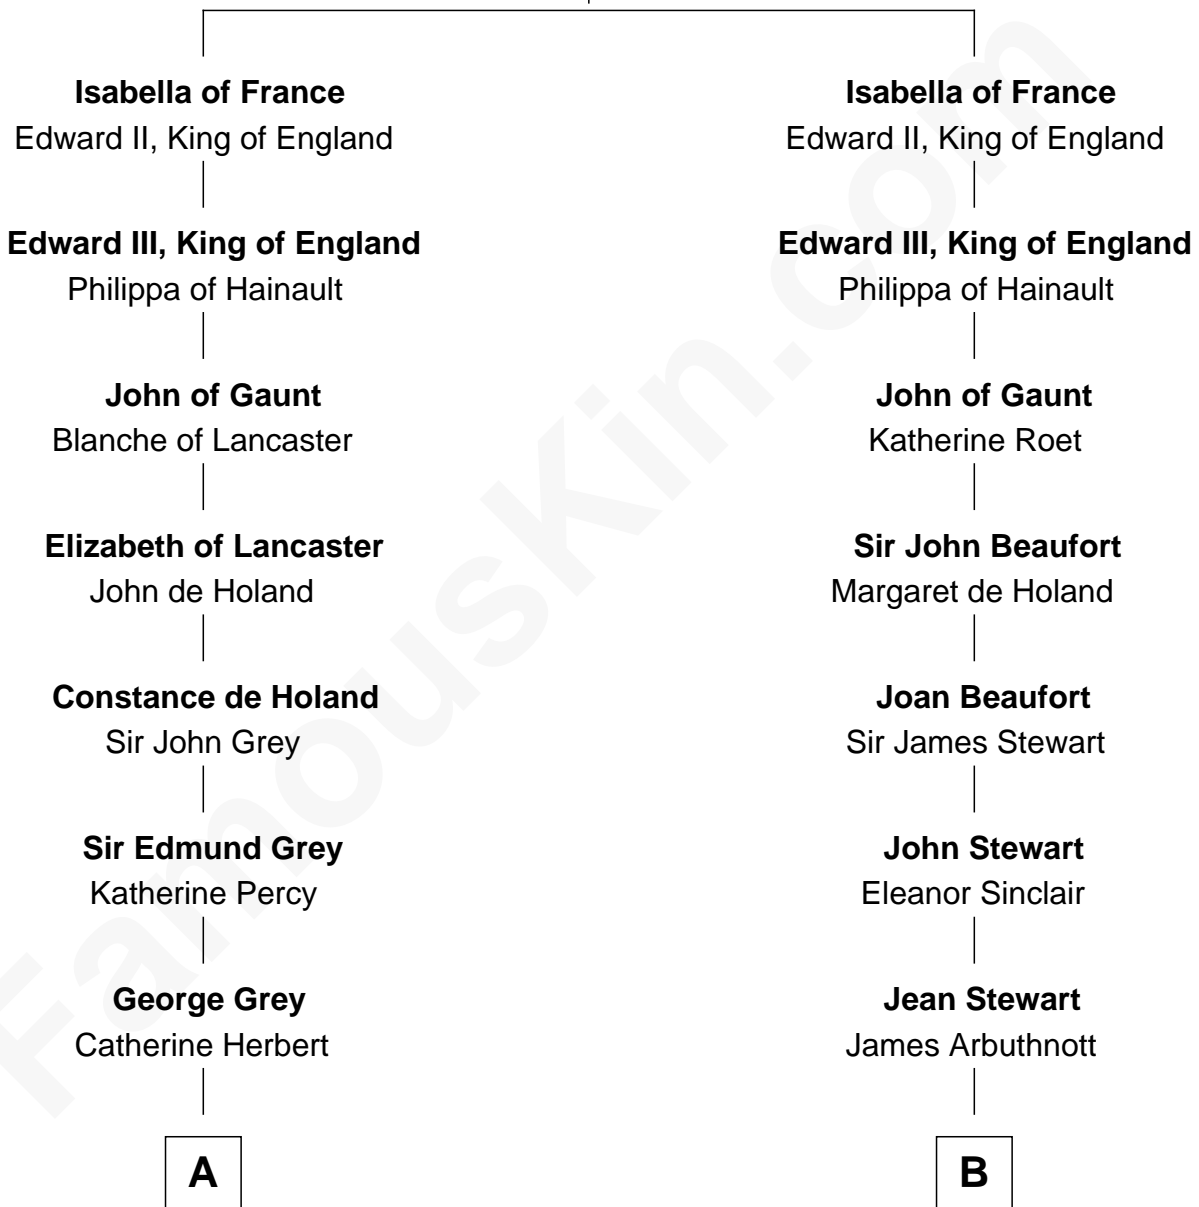

FamousKin.com

Relationship Chart of

Camilla Parker Bowles

Queen Consort of the United Kingdom

17th cousin 4 times removed of

Helen Keller

Author and Activist

King Philip IV of France

Joan of Navarre

C

William Coutts Keppel

Sophia Mary McNab

George Keppel

Alice Frederica Edmonstone

Sonia Rosemary Keppel

Roland Calvert Cubitt