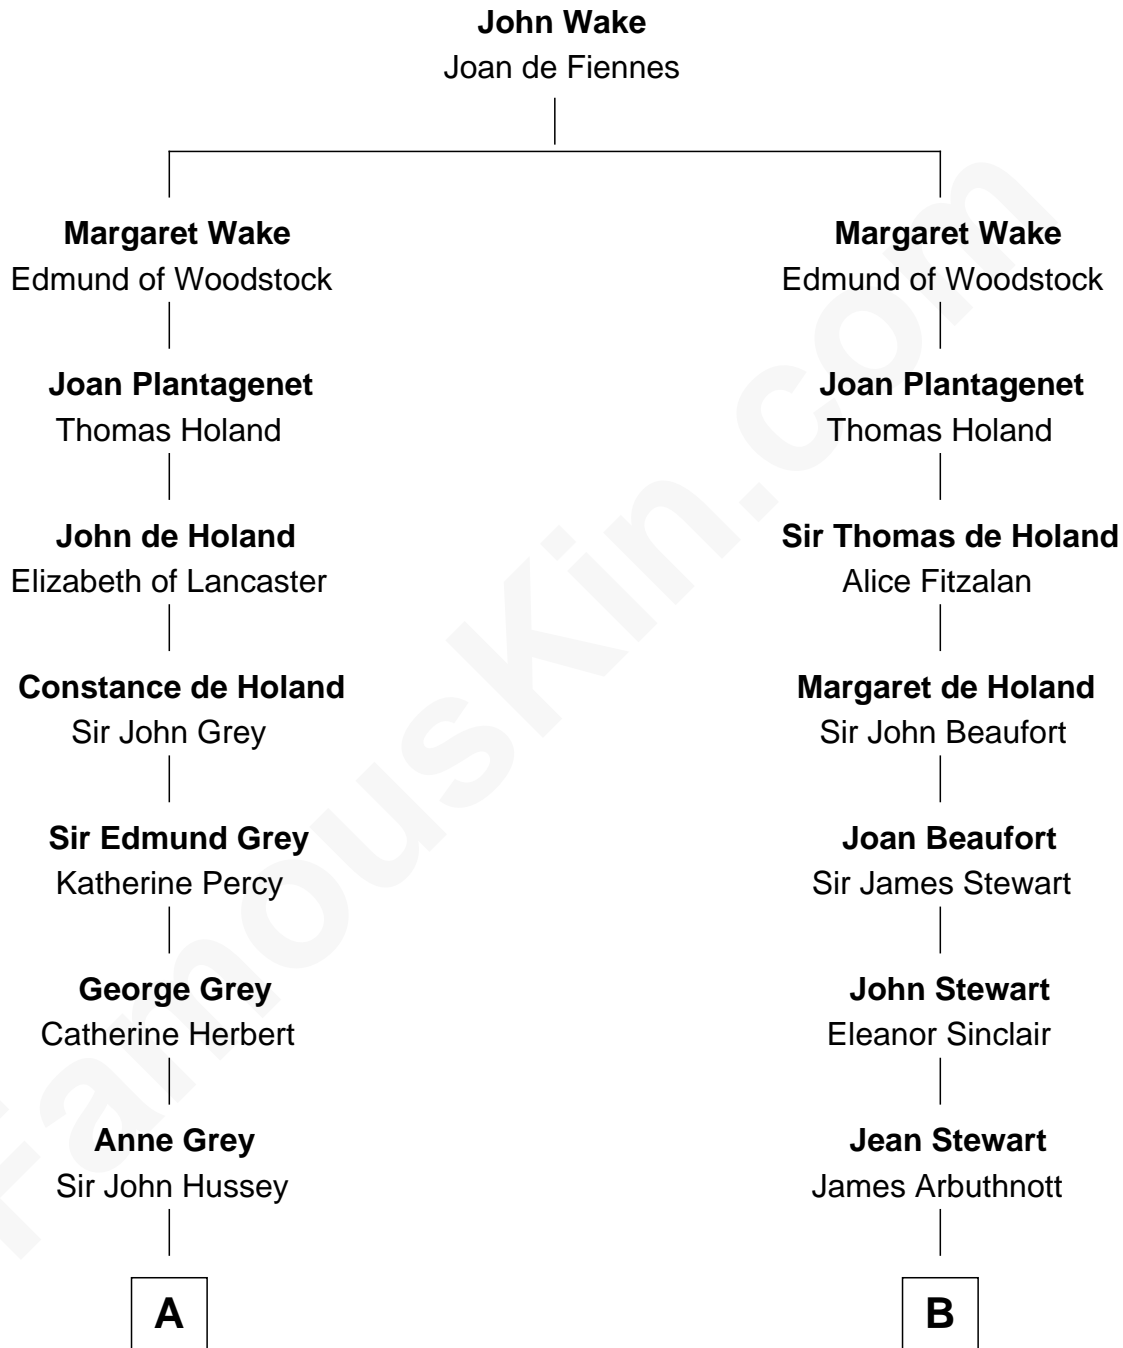

FamousKin.com

Relationship Chart of

Camilla Parker Bowles

Queen Consort of the United Kingdom

17th cousin 3 times removed of

Helen Keller

Author and Activist

C

George Keppel
Alice Frederica Edmonstone

Sonia Rosemary Keppel
Roland Calvert Cubitt

Rosalind Maud Cubitt
Bruce Middleton Hope Shand

Camilla Parker Bowles
Queen Consort

FamousKin.com