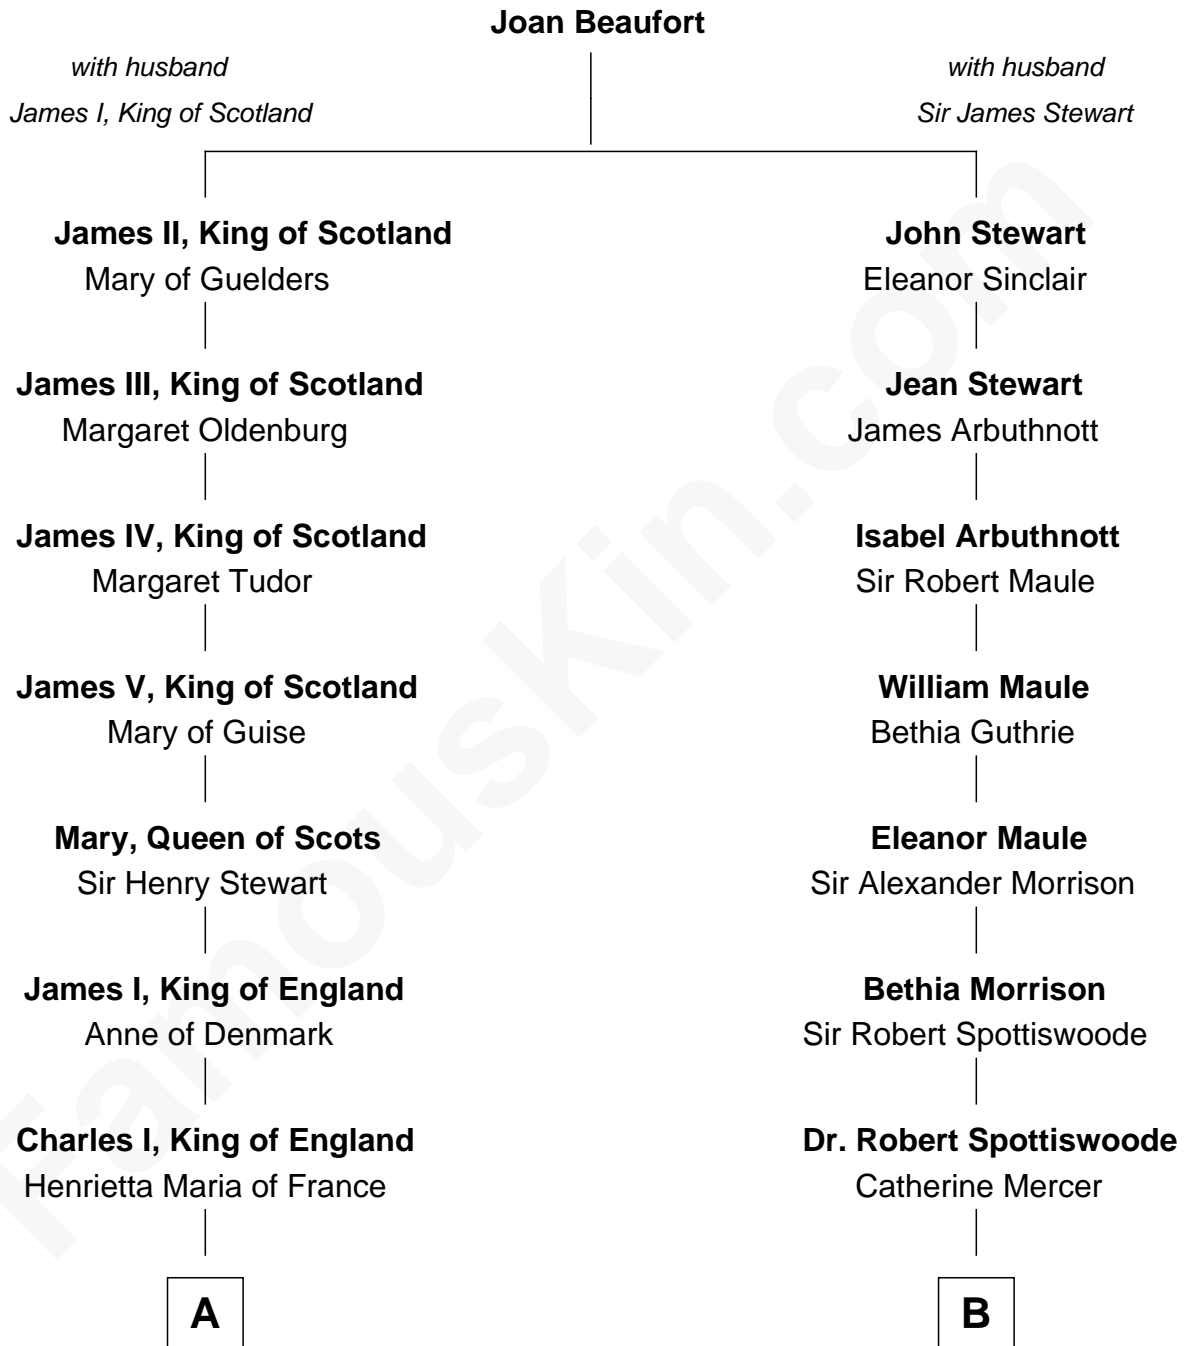

FamousKin.com

Relationship Chart of

Camilla Parker Bowles

Queen Consort of the United Kingdom

12th cousin 5 times removed of

Helen Keller

Author and Activist

A

B

Charles II, King of England
Louise Renée de Penancoët de Kéroualle

Lt. Gov. Alexander Spotswood
Anne Butler Brayne

Charles Lennox
Hon. Anne Brudenell

Anne Catherine Spotswood
Col. Bernard Moore

Anne Lennox
William Anne Keppel

Col. Alexander Spotswood Moore
Elizabeth Aylett

George Keppel
Ann Miller

Mary Fairfax Moore
David Keller

William Charles Keppel

Arthur Henley Keller
Kate Adams

George Thomas Keppel
Elizabeth Southwell

Helen Keller
Author and Activist