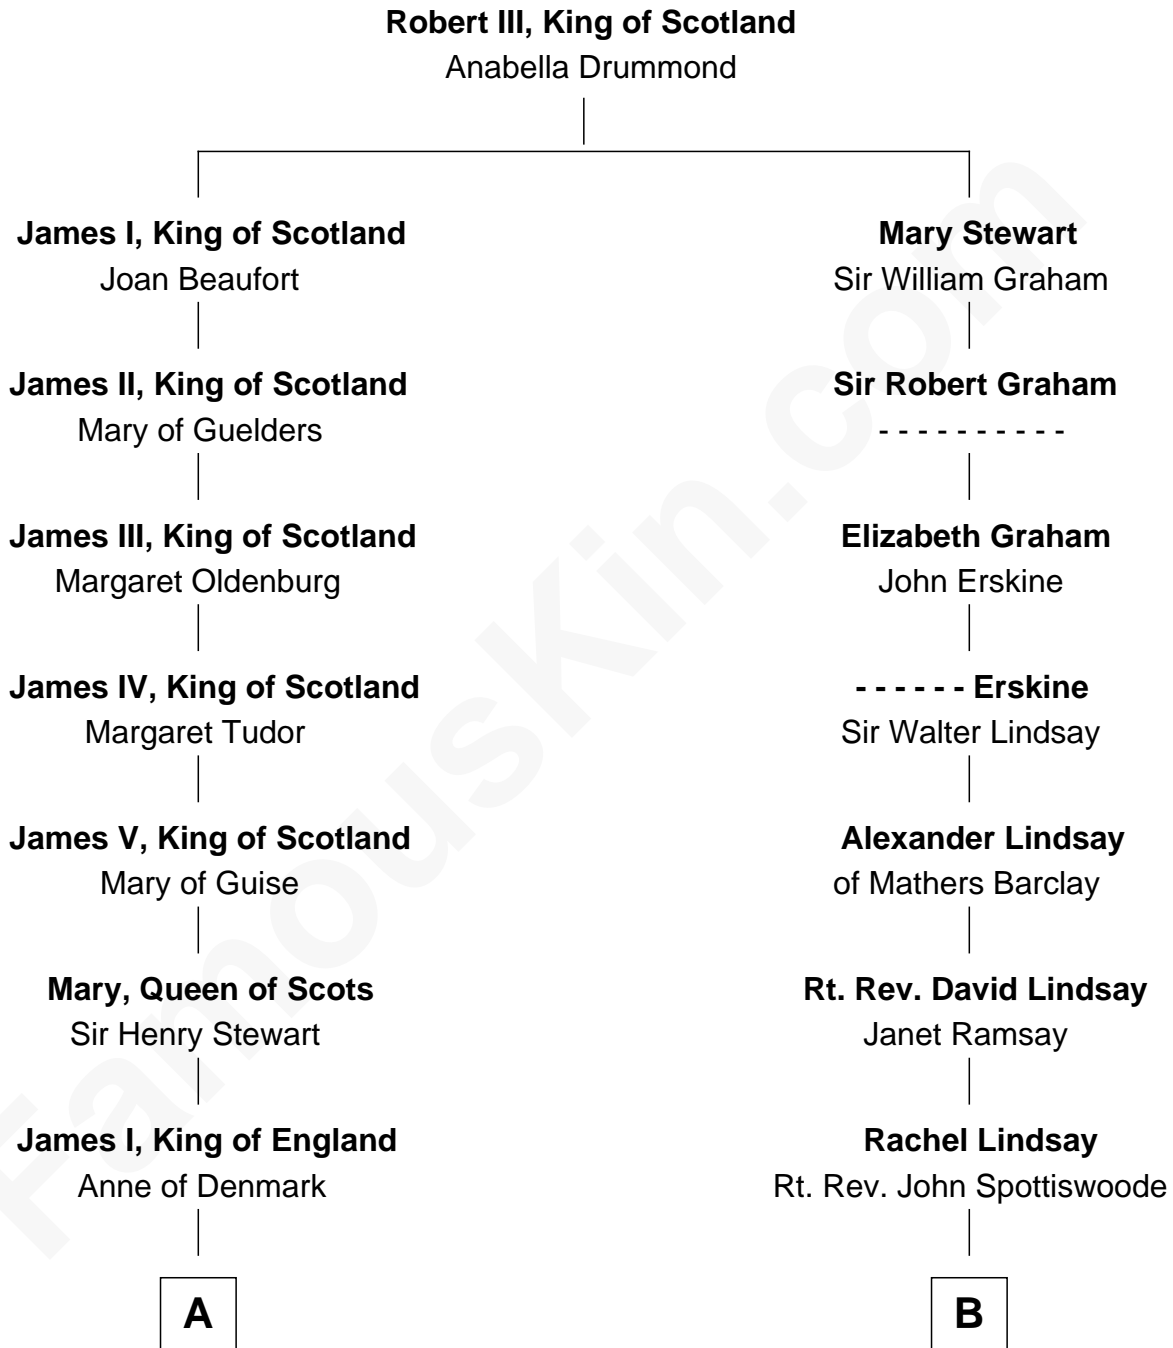

FamousKin.com

Relationship Chart of

Camilla Parker Bowles

Queen Consort of the United Kingdom

14th cousin 4 times removed of

Helen Keller

Author and Activist

A

Charles I, King of England
Henrietta Maria of France

Charles II, King of England
Louise Renée de Penancoët de Kéroualle

Charles Lennox
Hon. Anne Brudenell

Anne Lennox
William Anne Keppel

George Keppel
Ann Miller