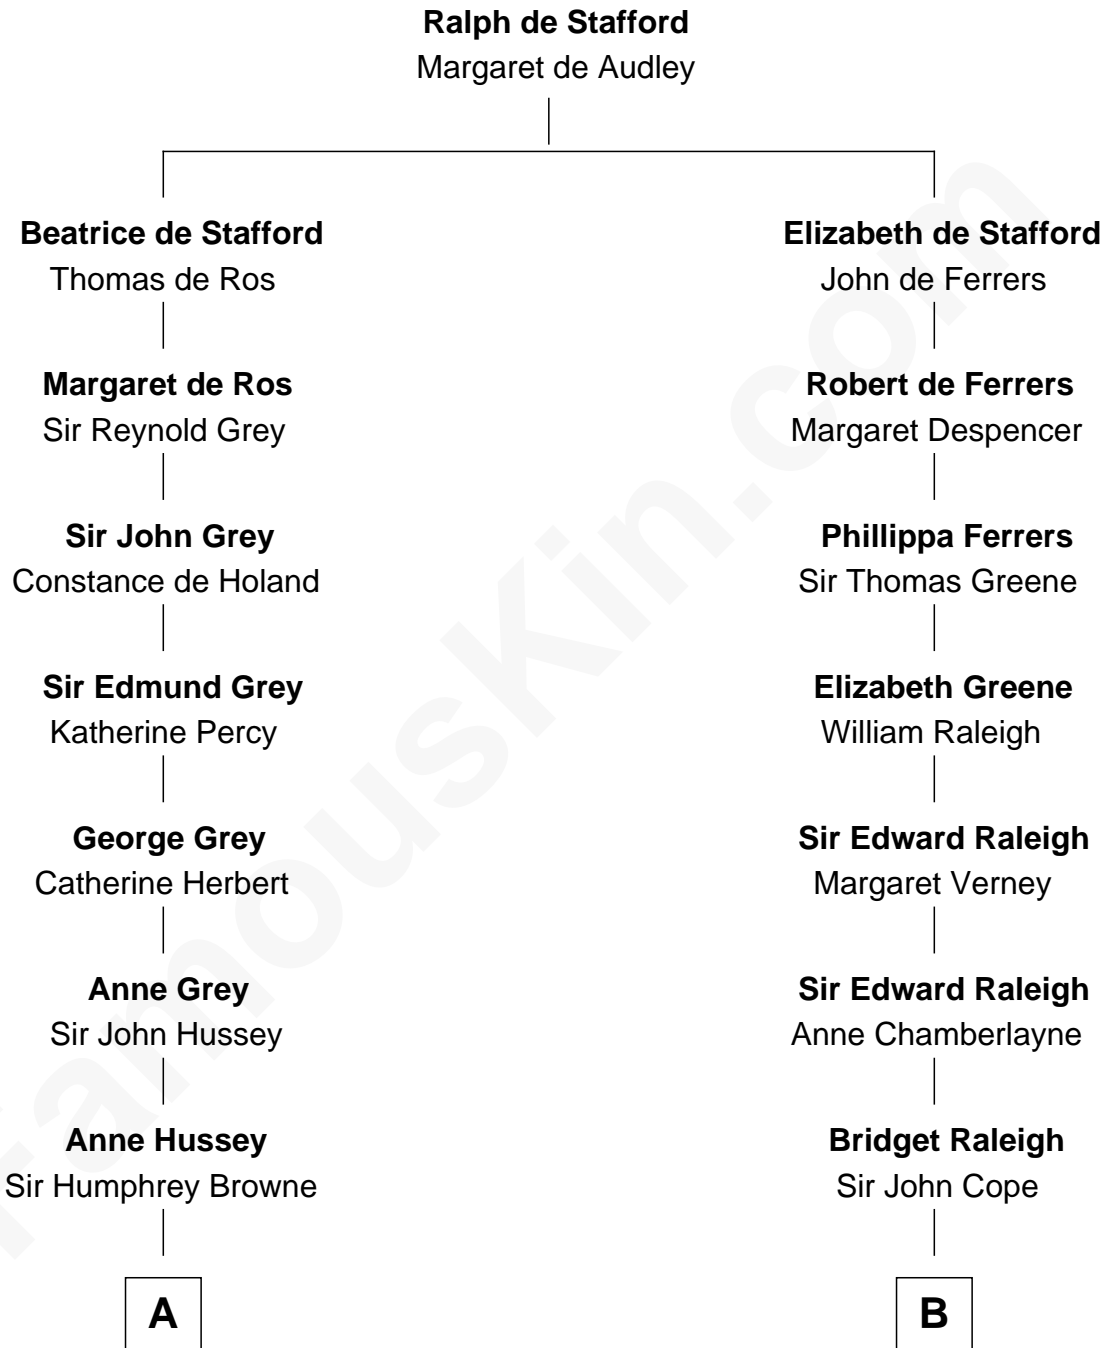

FamousKin.com

Relationship Chart of

Camilla Parker Bowles

Queen Consort of the United Kingdom

16th cousin 3 times removed of

Melvil Dewey

Inventor of the Dewey Decimal System

C

—
Sonia Rosemary Keppel

Roland Calvert Cubitt

—
Rosalind Maud Cubitt

Bruce Middleton Hope Shand

—
Camilla Parker Bowles

Queen Consort

FamousKin.com