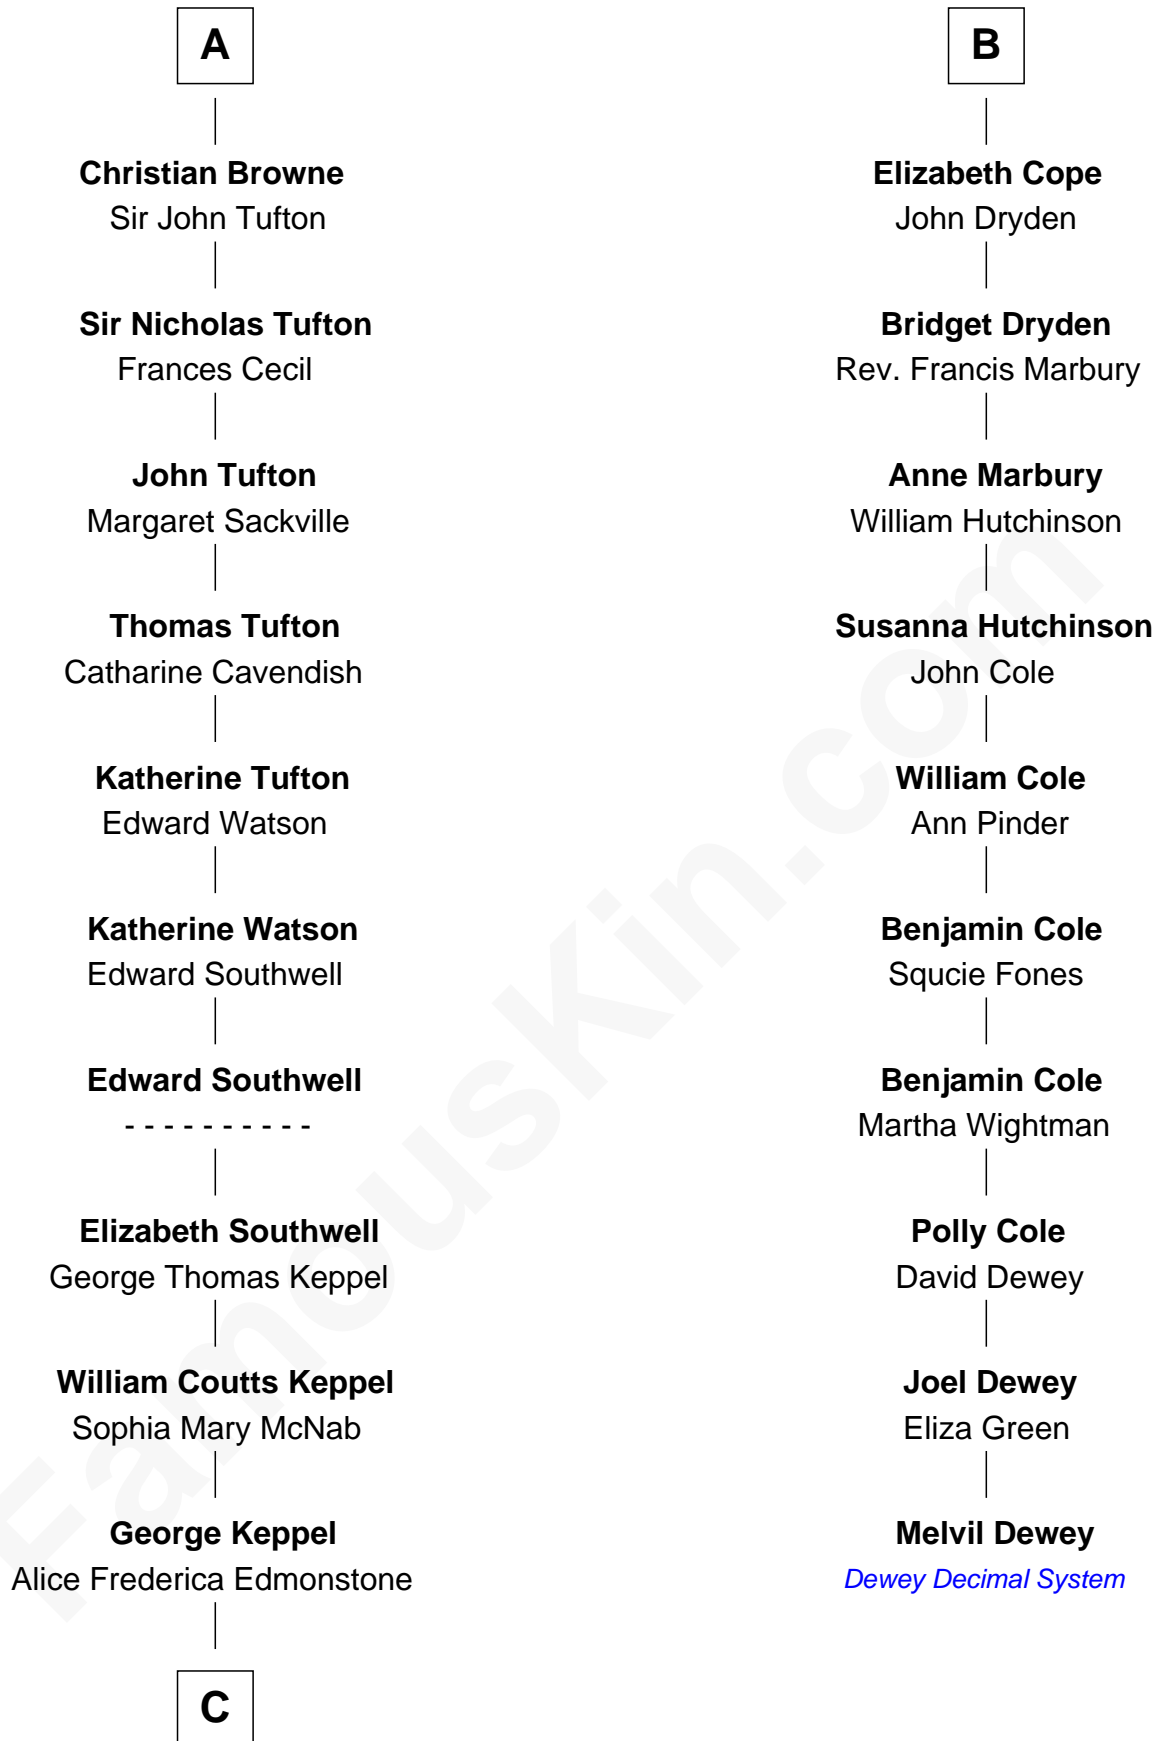

FamousKin.com

Relationship Chart of

Camilla Parker Bowles

Queen Consort of the United Kingdom

16th cousin 3 times removed of

Melvil Dewey

Inventor of the Dewey Decimal System

C

—
Sonia Rosemary Keppel

Roland Calvert Cubitt

—
Rosalind Maud Cubitt

Bruce Middleton Hope Shand

—
Camilla Parker Bowles

Queen Consort

FamousKin.com