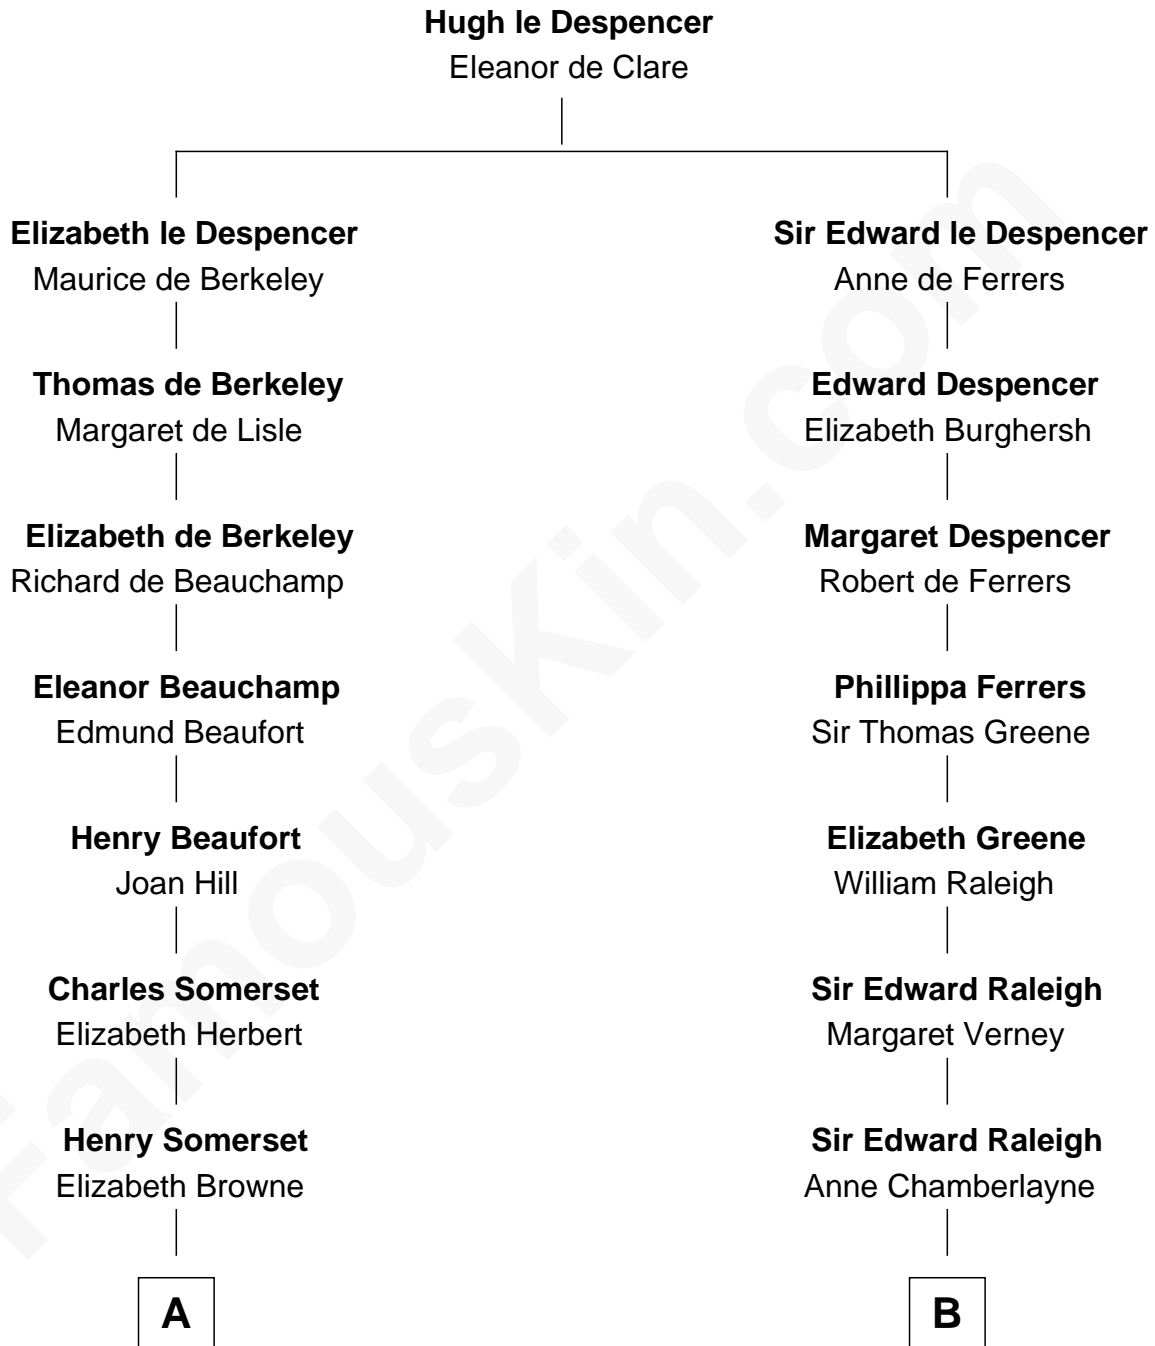

FamousKin.com

Relationship Chart of

Camilla Parker Bowles

Queen Consort of the United Kingdom

17th cousin 3 times removed of

Melvil Dewey

Inventor of the Dewey Decimal System

C

George Keppel
Alice Frederica Edmonstone

Sonia Rosemary Keppel
Roland Calvert Cubitt

Rosalind Maud Cubitt
Bruce Middleton Hope Shand

Camilla Parker Bowles
Queen Consort

FamousKin.com