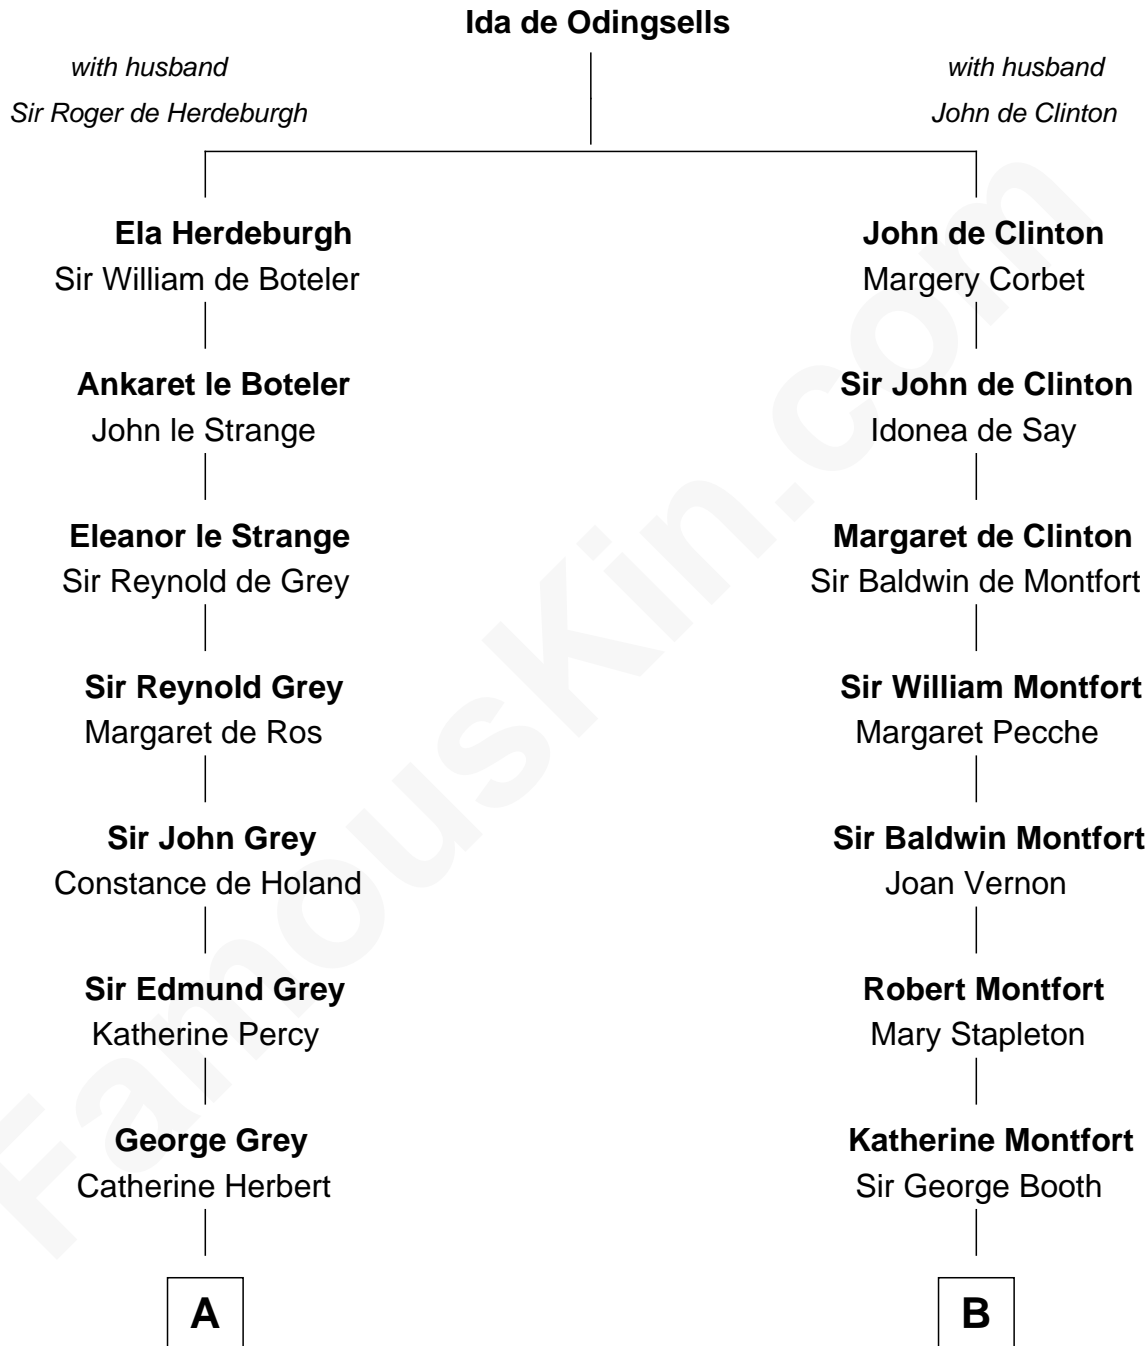

FamousKin.com

Relationship Chart of

Camilla Parker Bowles

Queen Consort of the United Kingdom

16th cousin 5 times removed of

Abraham Baldwin

Signer of the U.S. Constitution