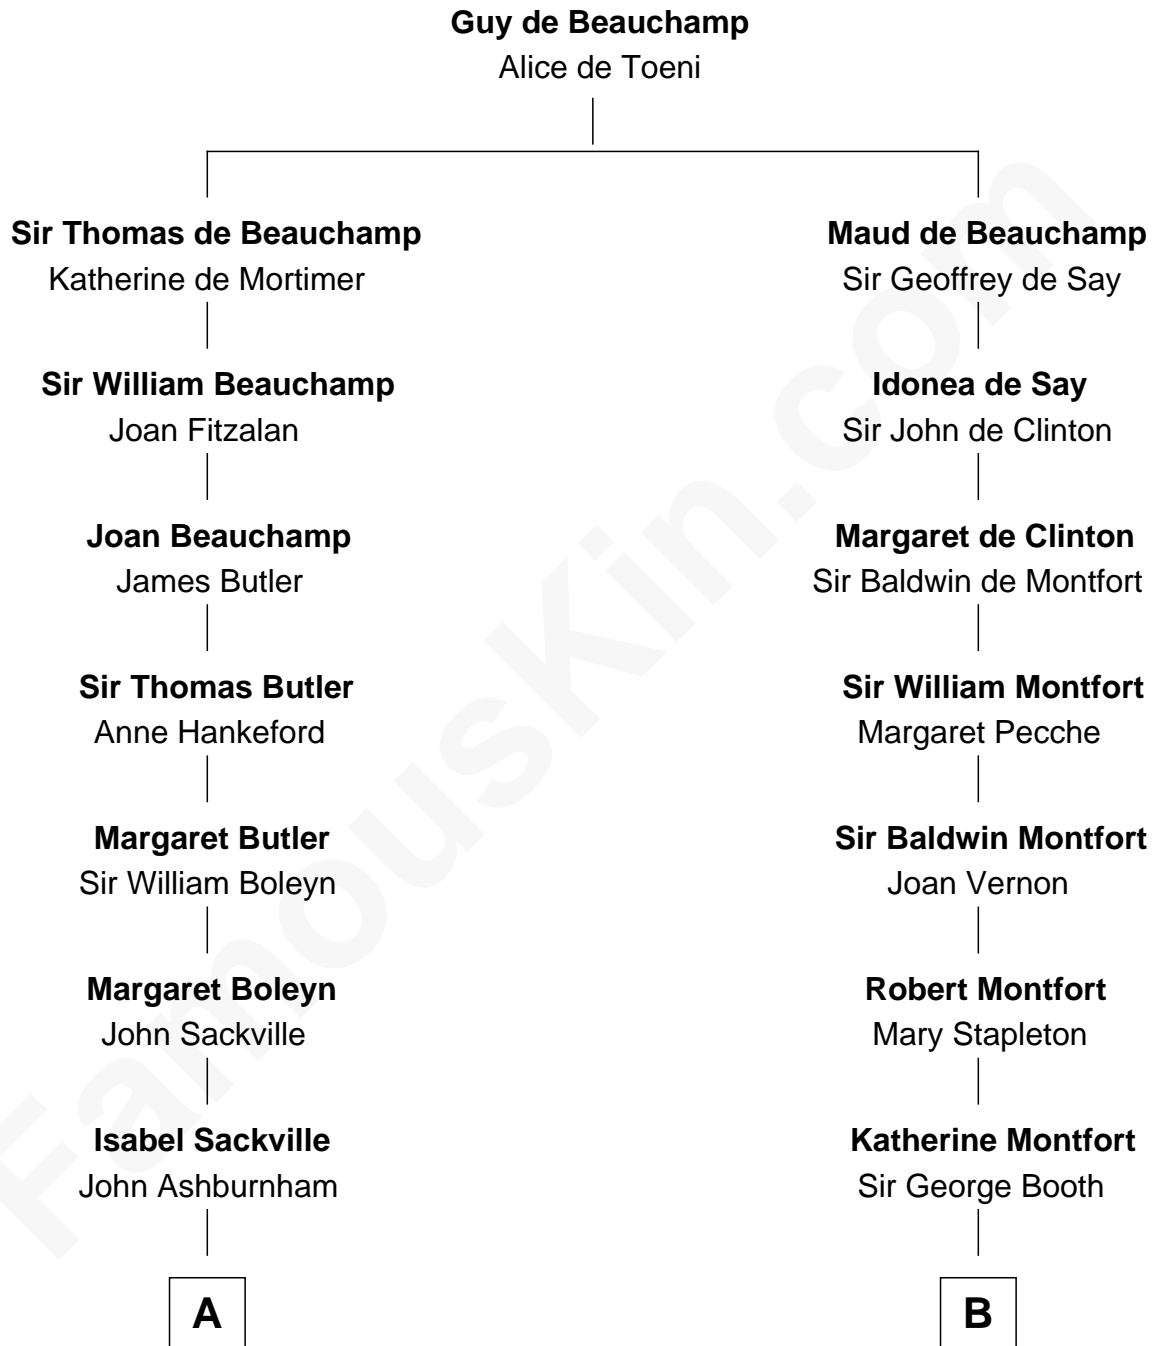

FamousKin.com

Relationship Chart of

Camilla Parker Bowles

Queen Consort of the United Kingdom

16th cousin 4 times removed of

Abraham Baldwin

Signer of the U.S. Constitution

C

George Keppel
Alice Frederica Edmonstone

Sonia Rosemary Keppel
Roland Calvert Cubitt

Rosalind Maud Cubitt
Bruce Middleton Hope Shand

Camilla Parker Bowles
Queen Consort

FamousKin.com