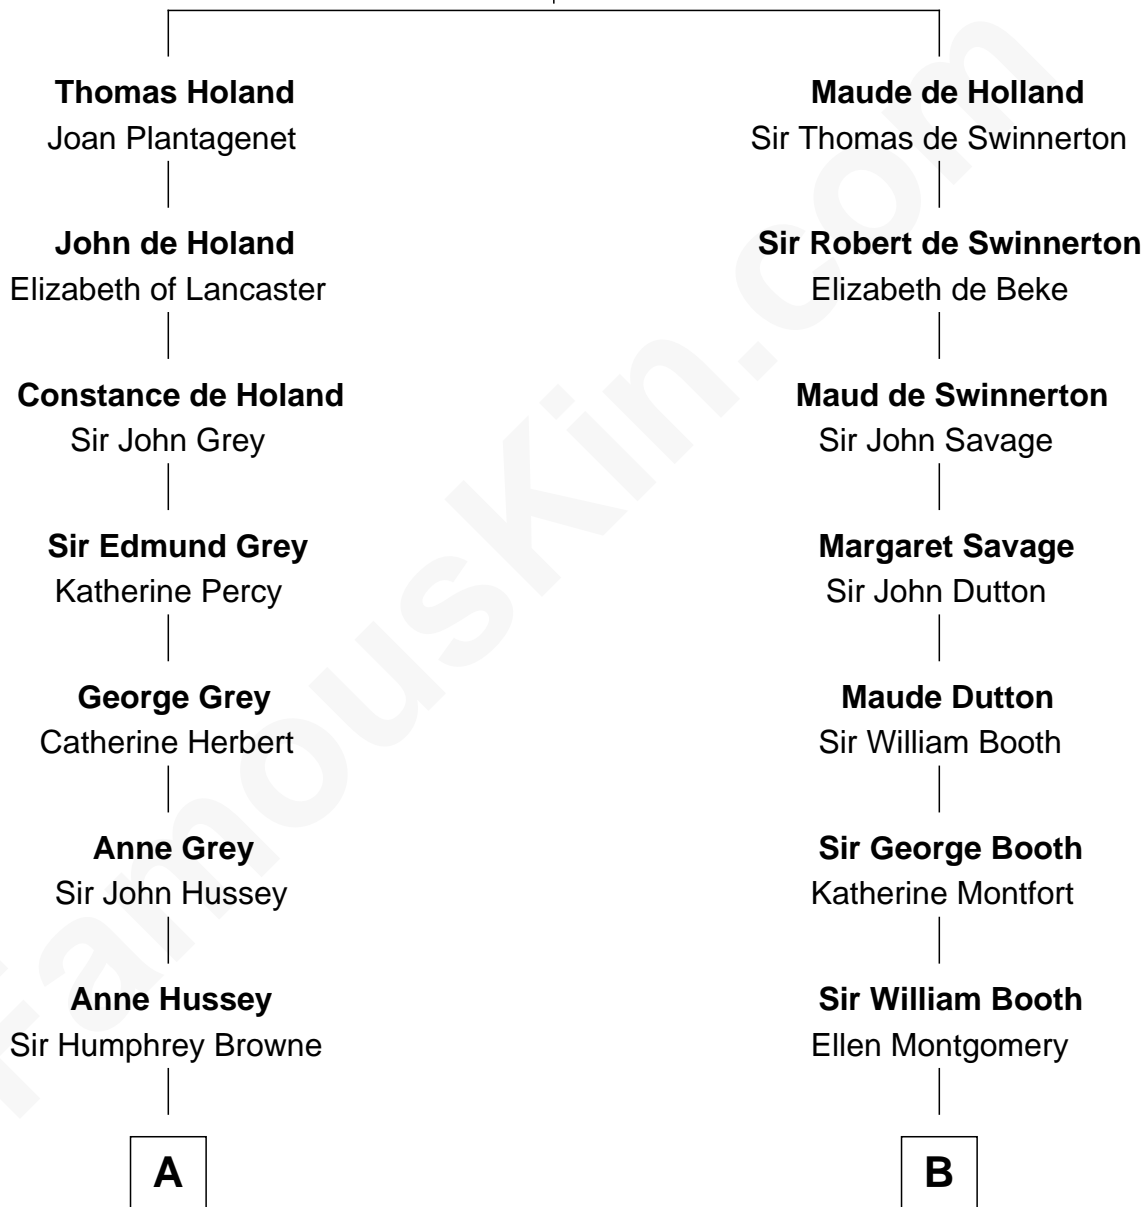

FamousKin.com

Relationship Chart of

Camilla Parker Bowles

Queen Consort of the United Kingdom

15th cousin 4 times removed of

Abraham Baldwin

Signer of the U.S. Constitution

Sir Robert de Holland

Maude la Zouche

C

—
Sonia Rosemary Keppel

Roland Calvert Cubitt

—
Rosalind Maud Cubitt

Bruce Middleton Hope Shand

—
Camilla Parker Bowles

Queen Consort