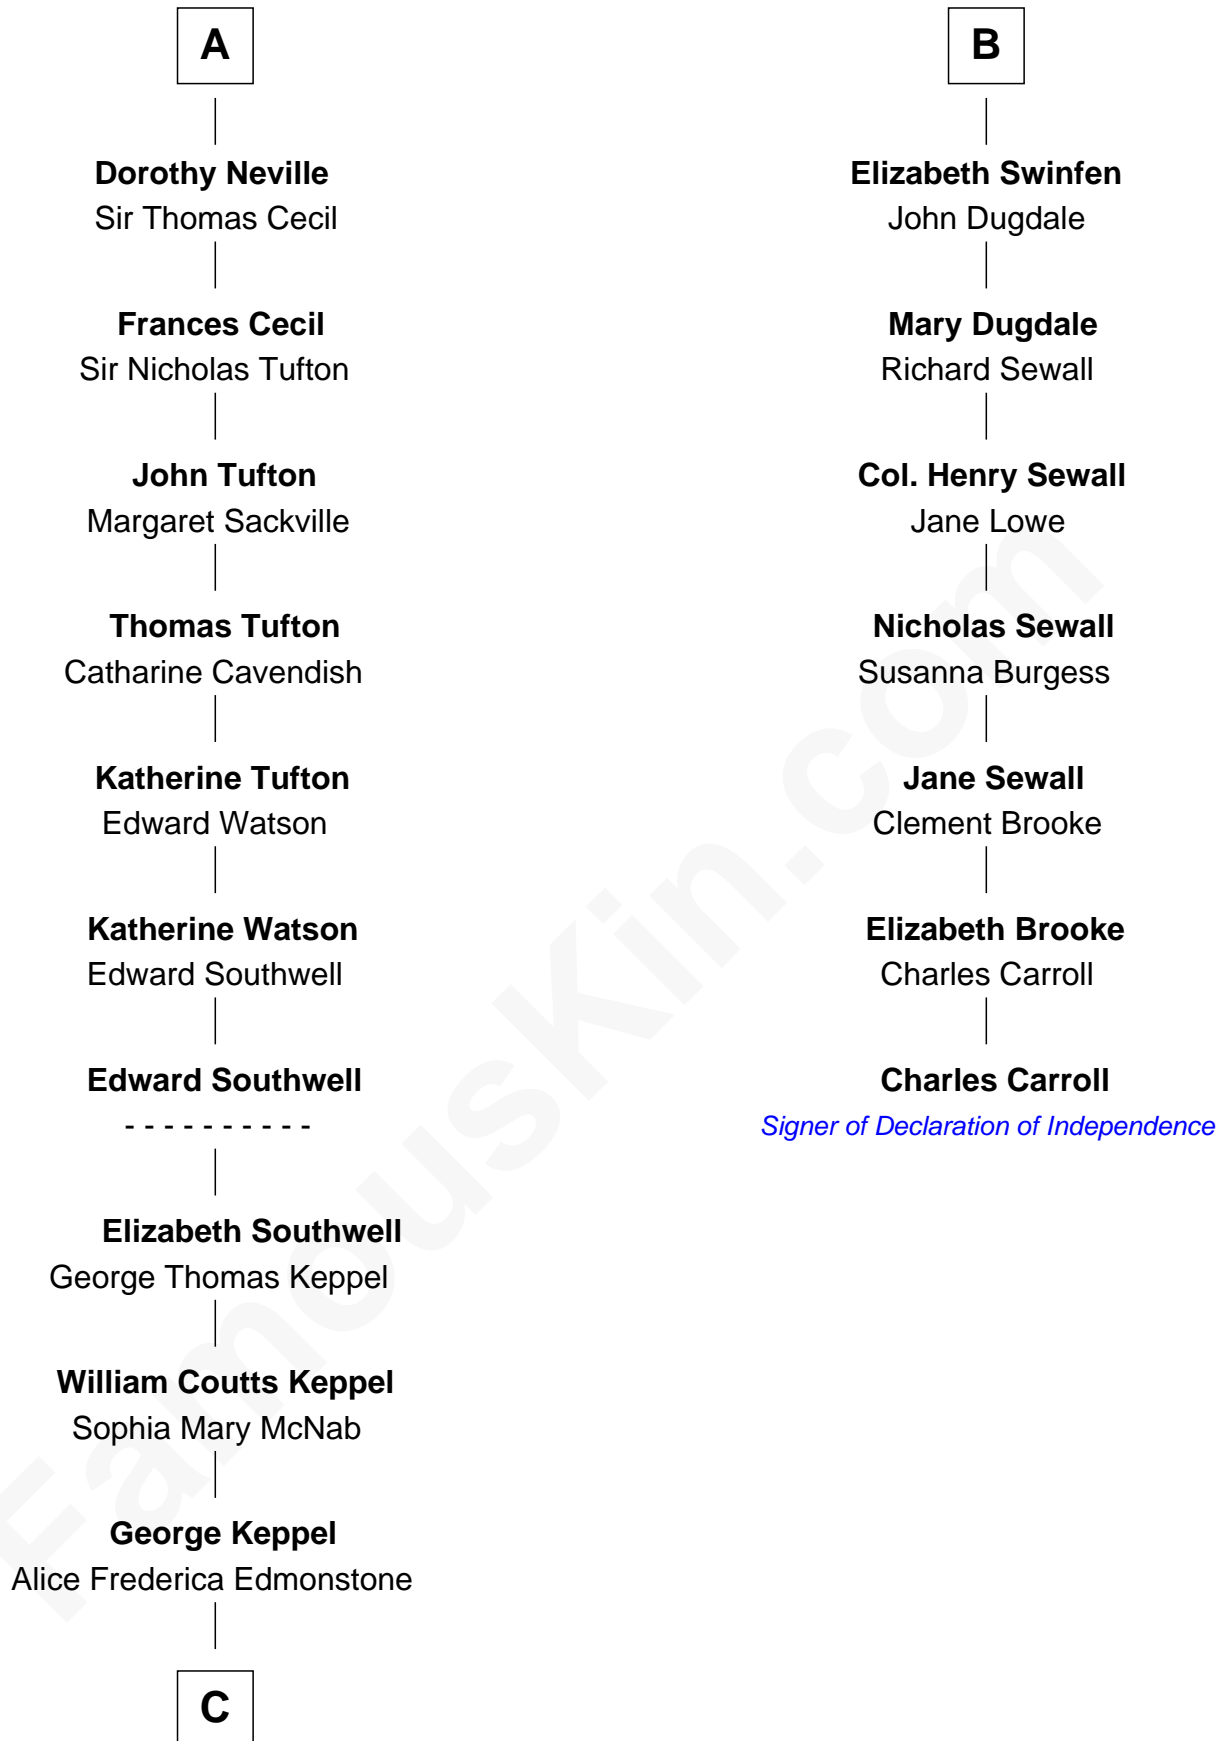

FamousKin.com

Relationship Chart of

Camilla Parker Bowles

Queen Consort of the United Kingdom

13th cousin 6 times removed of

Charles Carroll

Signer of the Declaration of Independence

C