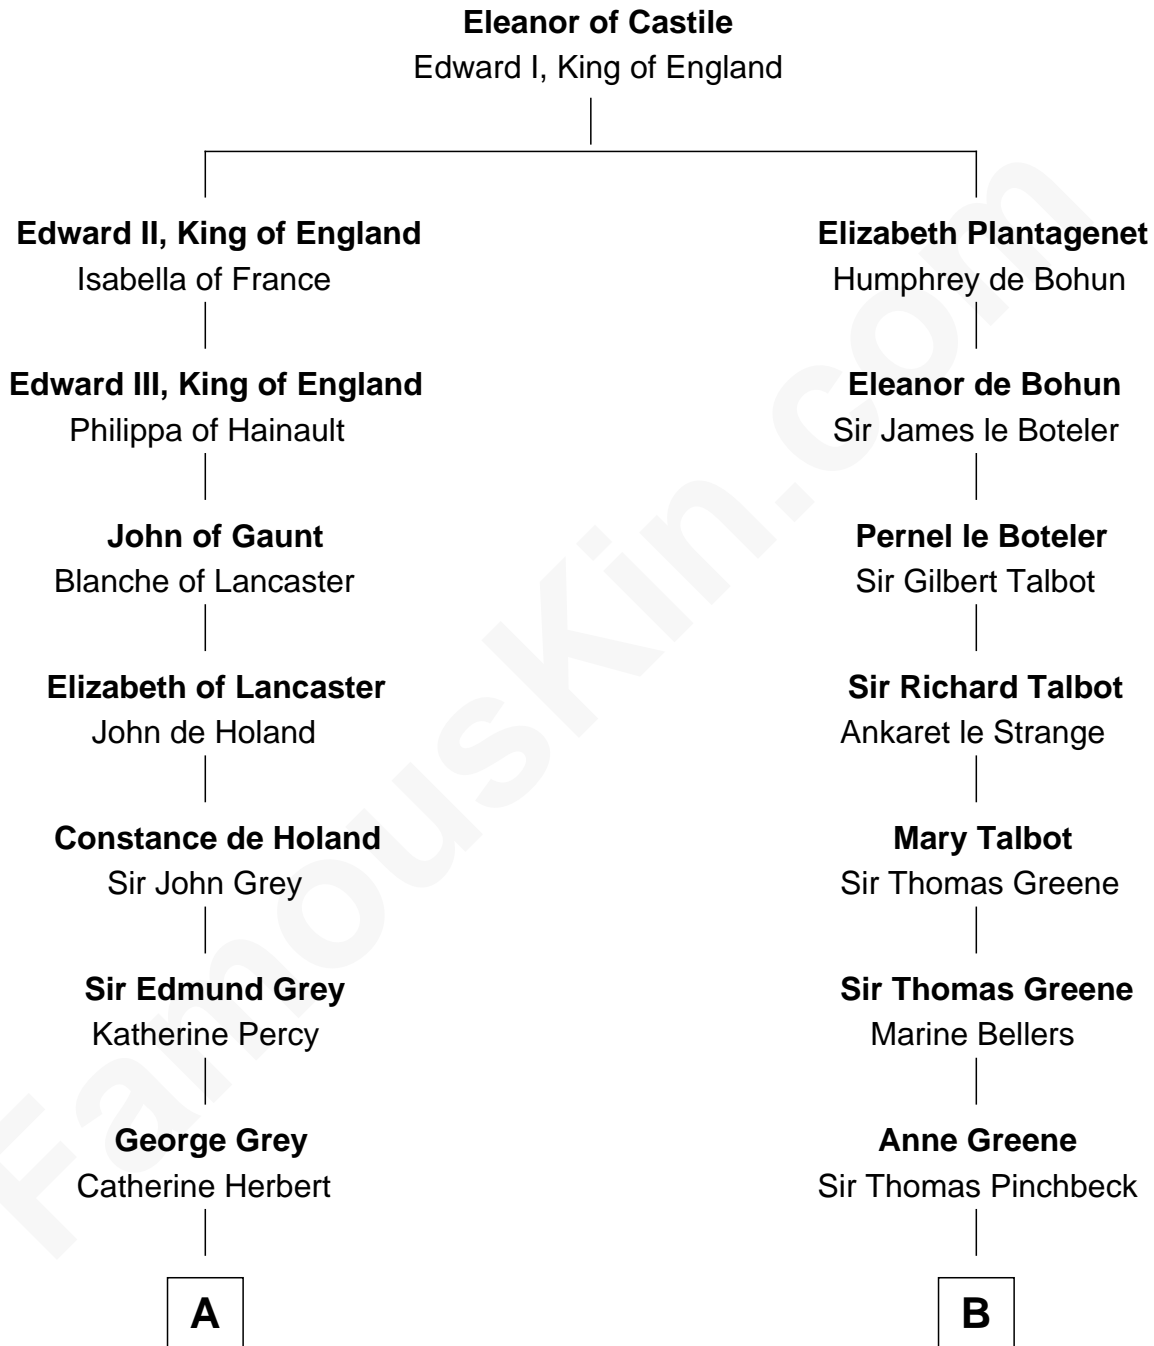

FamousKin.com

Relationship Chart of

Camilla Parker Bowles

Queen Consort of the United Kingdom

16th cousin 5 times removed of

Charles Carroll

Signer of the Declaration of Independence

C

William Coutts Keppel

Sophia Mary McNab

George Keppel

Alice Frederica Edmonstone

Sonia Rosemary Keppel

Roland Calvert Cubitt

Rosalind Maud Cubitt

Bruce Middleton Hope Shand