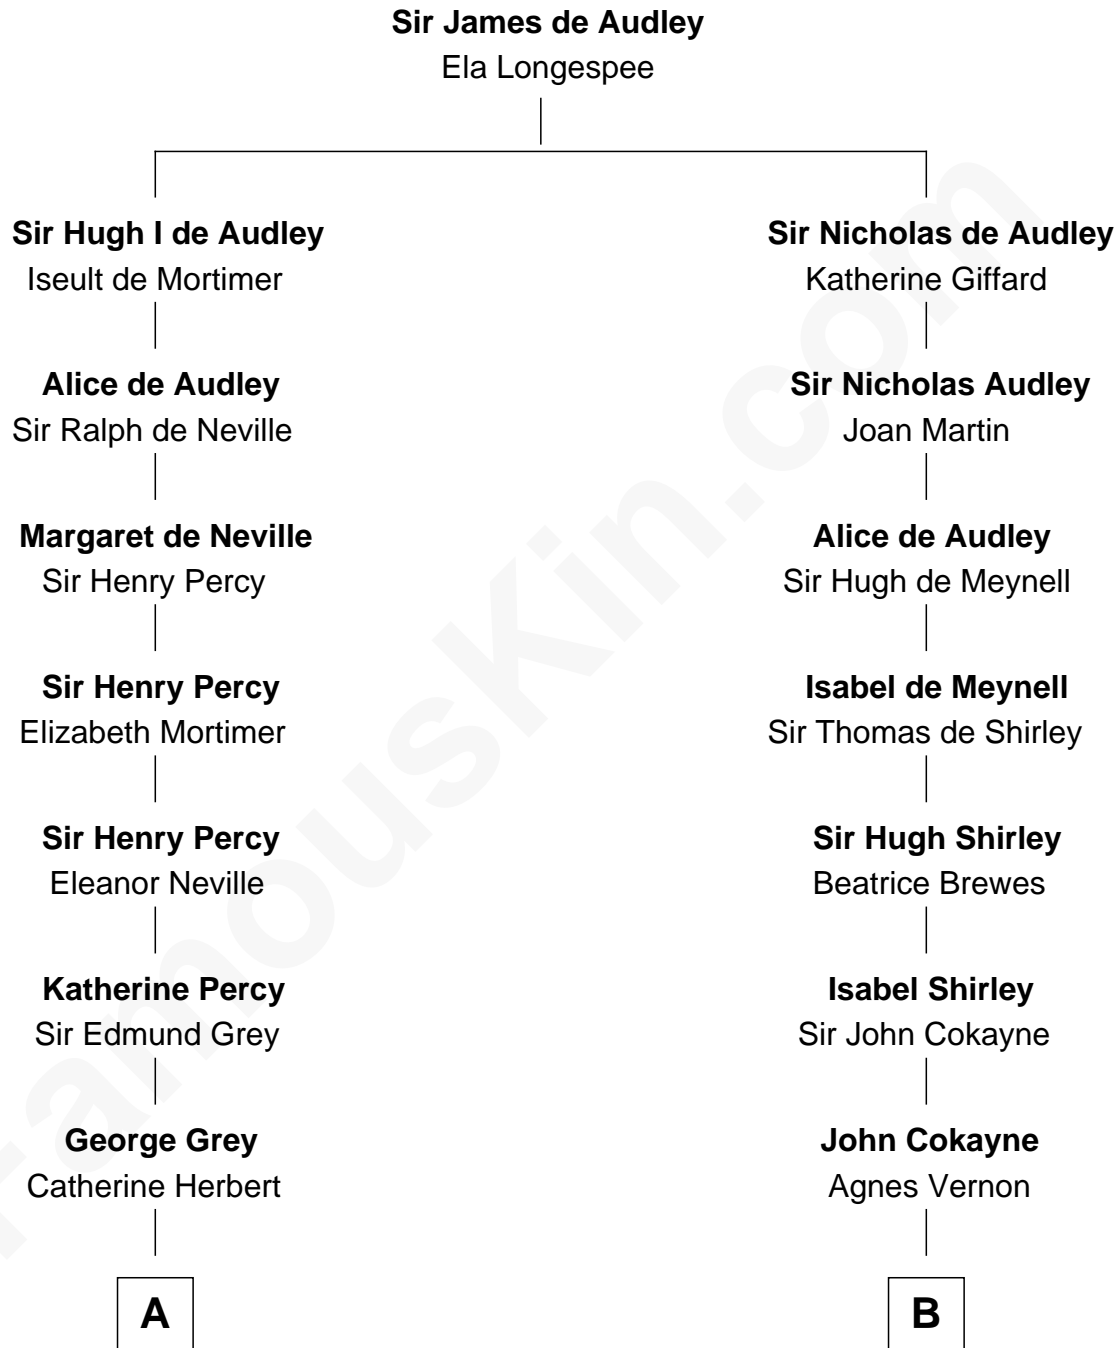

## Relationship Chart of

### Camilla Parker Bowles

*Queen Consort of the United Kingdom*

17th cousin 4 times removed of

**Charles Carroll**

*Signer of the Declaration of Independence*

**C**

William Coutts Keppel

Sophia Mary McNab