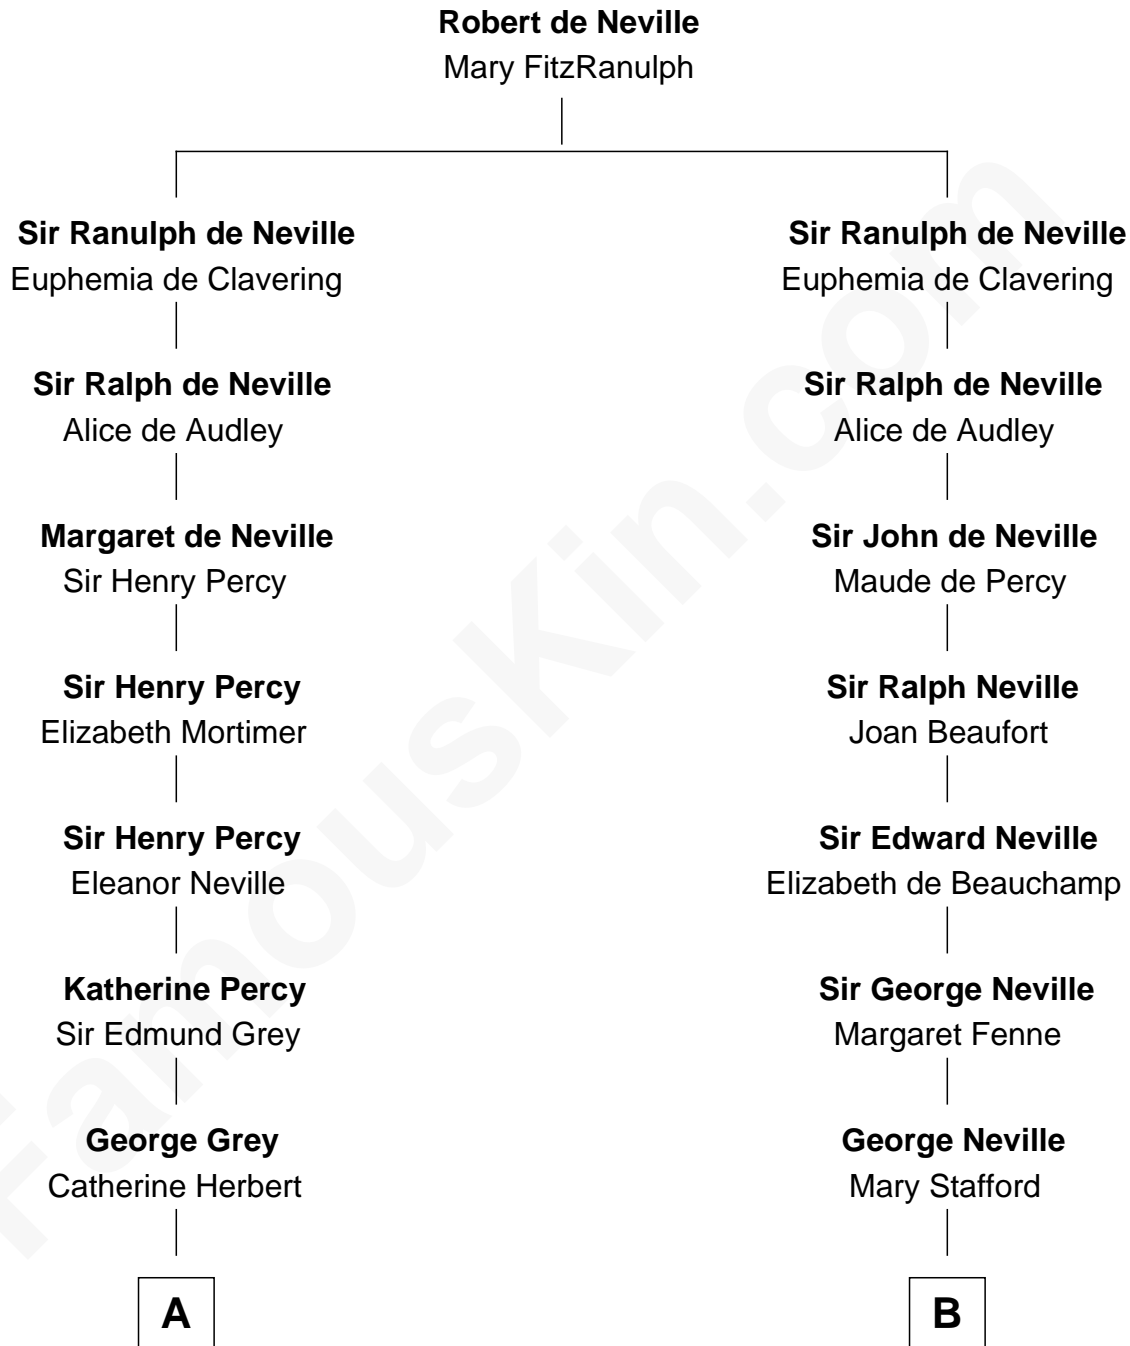

FamousKin.com

Relationship Chart of

Camilla Parker Bowles

Queen Consort of the United Kingdom

14th cousin 7 times removed of

Daniel Carroll

Signer of the U.S. Constitution

C

William Coutts Keppel

Sophia Mary McNab

George Keppel

Alice Frederica Edmonstone

Sonia Rosemary Keppel

Roland Calvert Cubitt

Rosalind Maud Cubitt

Bruce Middleton Hope Shand