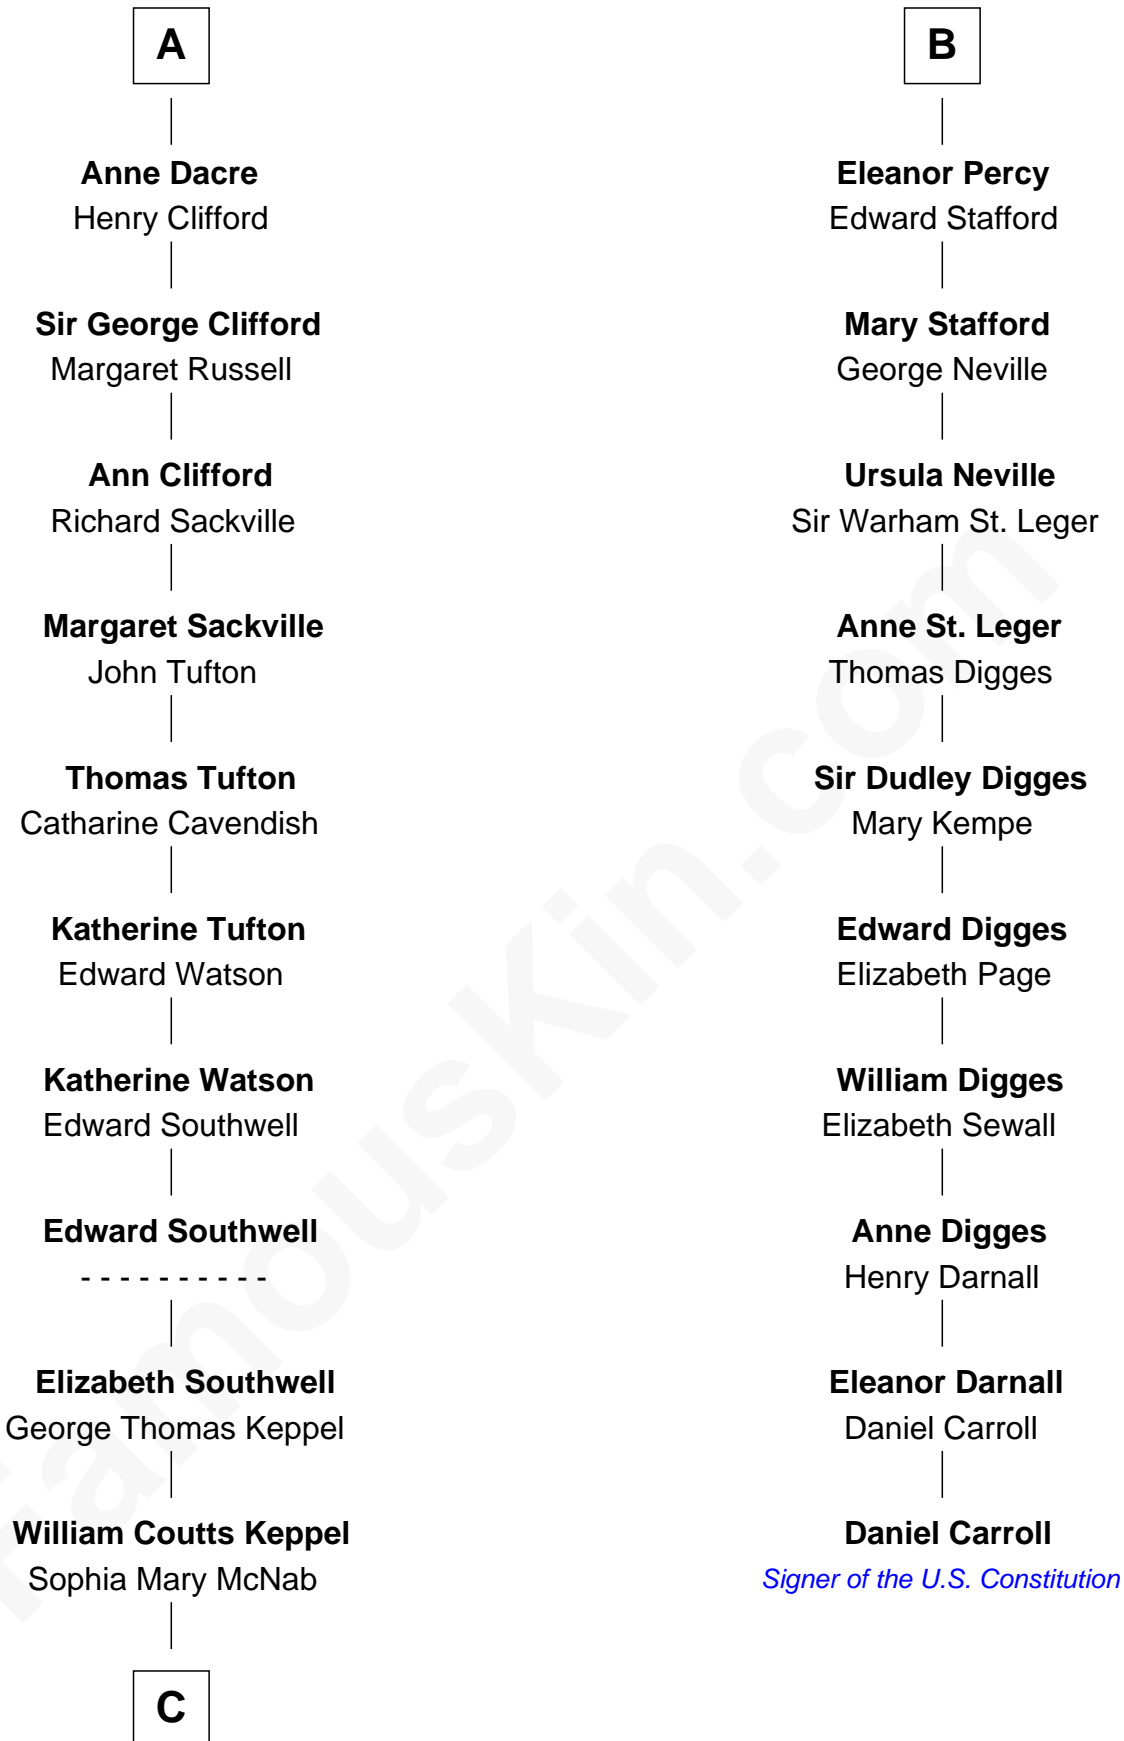

FamousKin.com
Relationship Chart of
Camilla Parker Bowles

Queen Consort of the United Kingdom

16th cousin 4 times removed of

Daniel Carroll

Signer of the U.S. Constitution

Sir Thebaud de Verdun

Maud Mortimer

C

George Keppel
Alice Frederica Edmonstone

Sonia Rosemary Keppel
Roland Calvert Cubitt

Rosalind Maud Cubitt
Bruce Middleton Hope Shand

Camilla Parker Bowles
Queen Consort

FamousKin.com