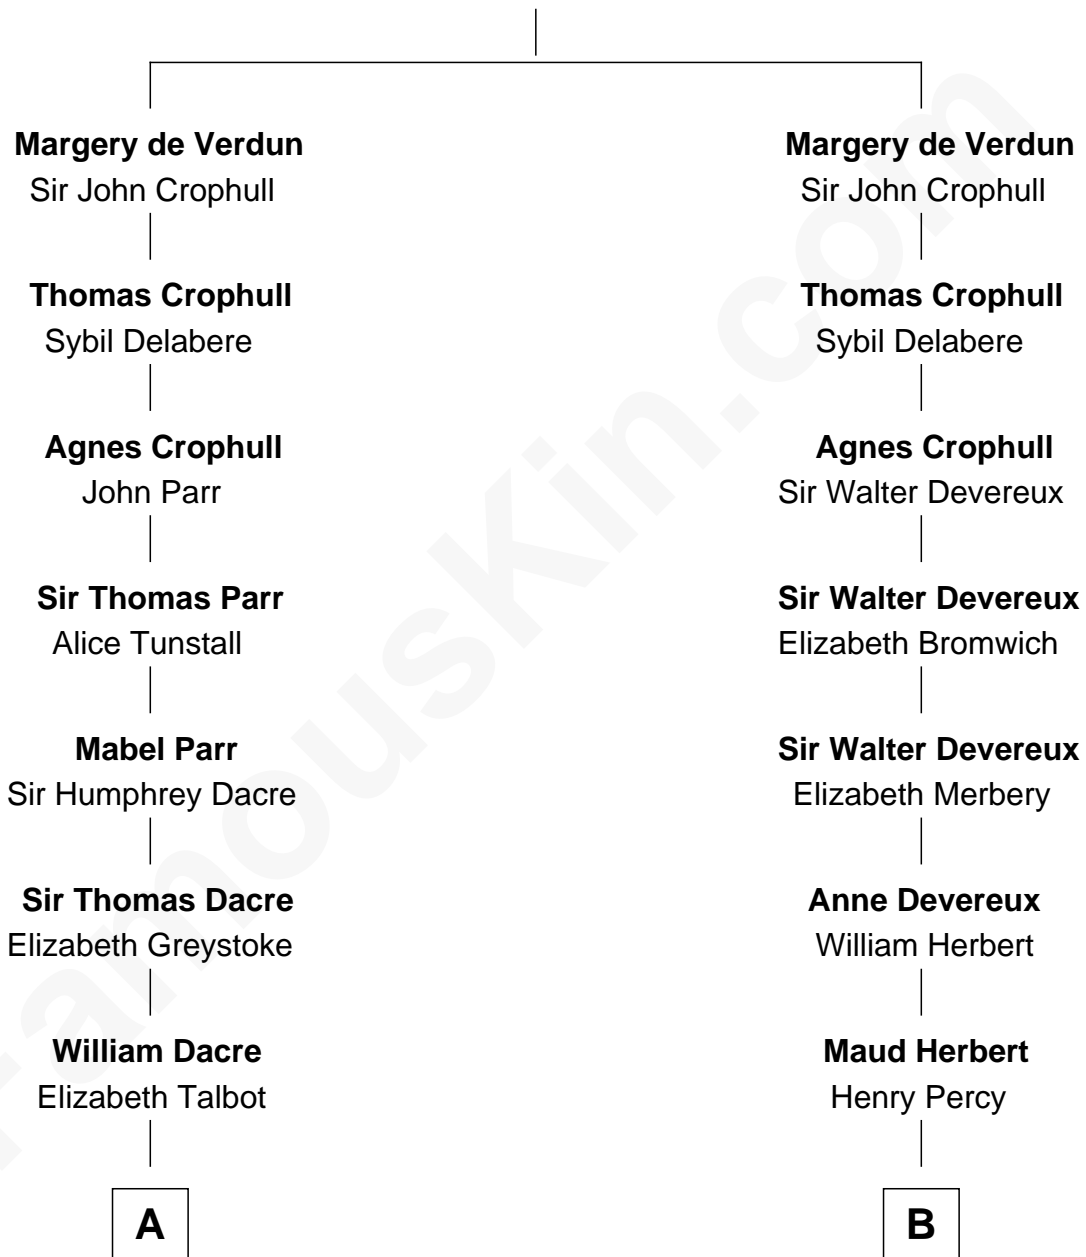

FamousKin.com
Relationship Chart of
Camilla Parker Bowles

Queen Consort of the United Kingdom

16th cousin 4 times removed of

Daniel Carroll

Signer of the U.S. Constitution

Sir Thebaud de Verdun

Maud Mortimer

C

George Keppel
Alice Frederica Edmonstone

Sonia Rosemary Keppel
Roland Calvert Cubitt

Rosalind Maud Cubitt
Bruce Middleton Hope Shand

Camilla Parker Bowles
Queen Consort

FamousKin.com