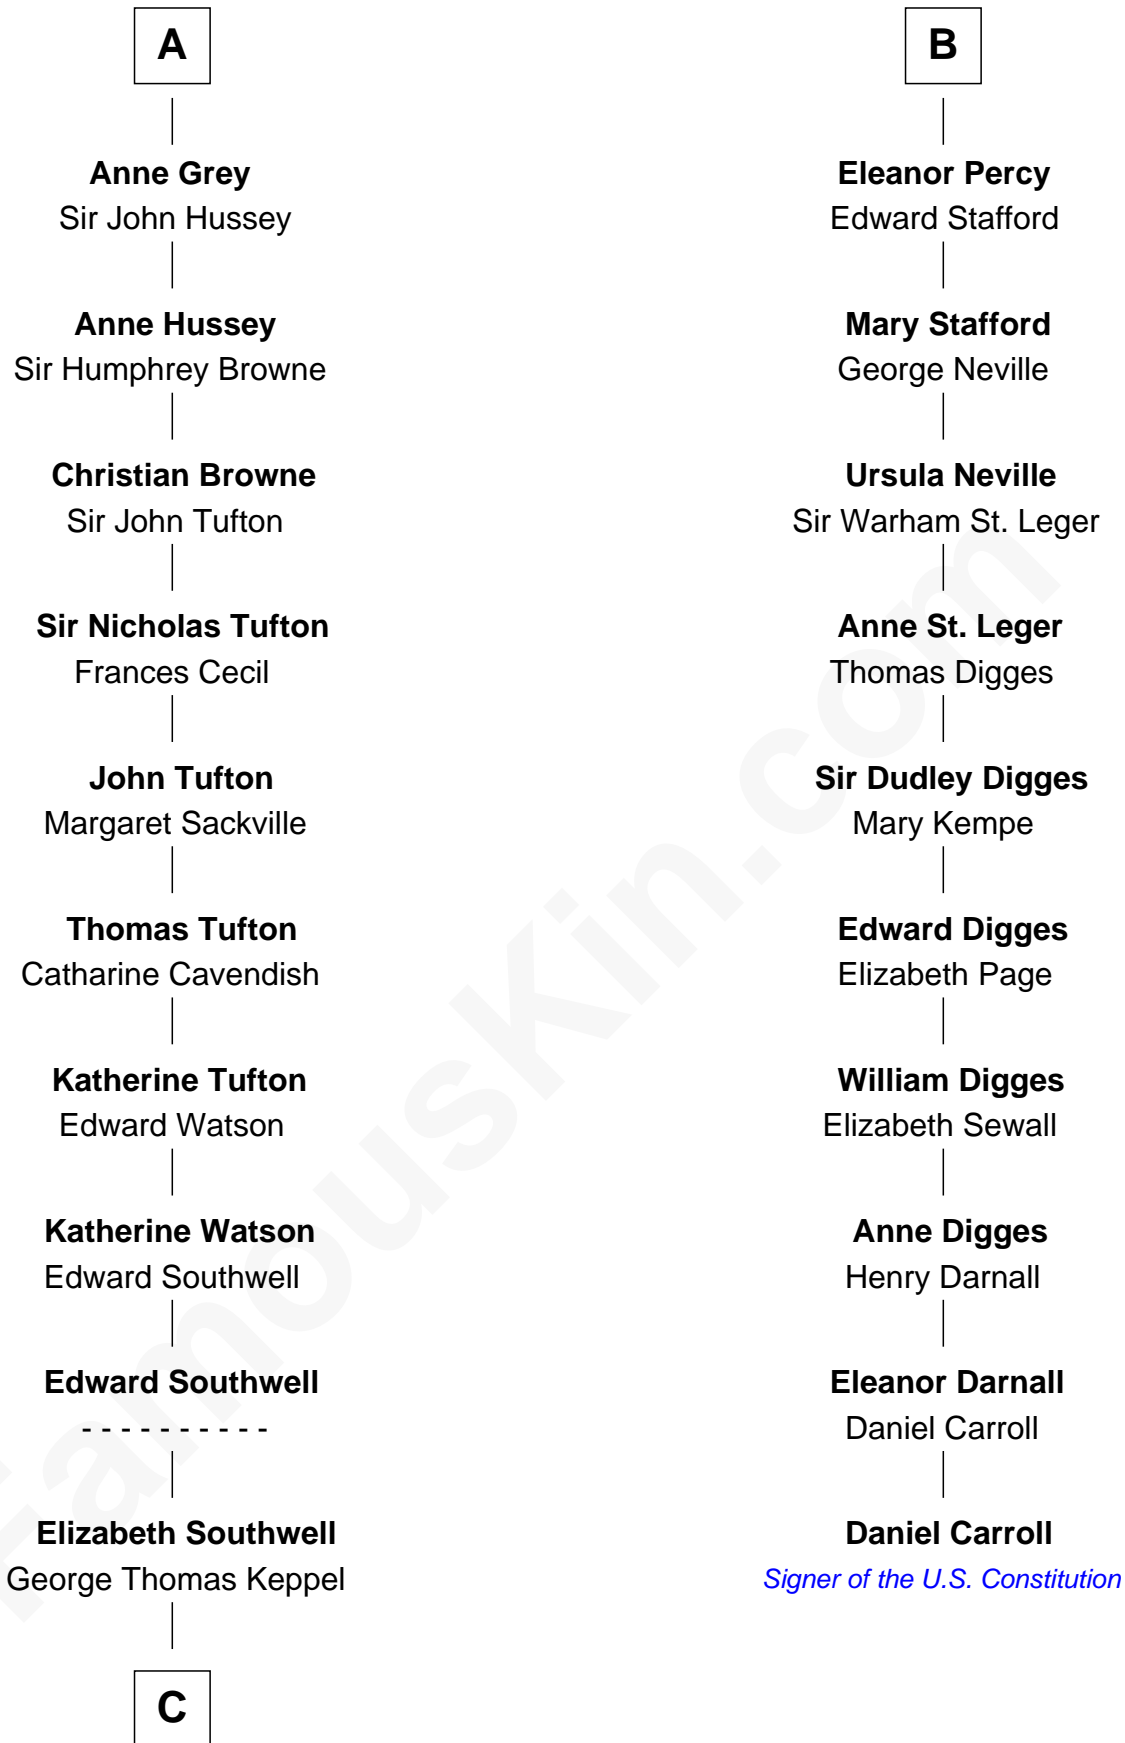

FamousKin.com

Relationship Chart of

Camilla Parker Bowles

Queen Consort of the United Kingdom

16th cousin 5 times removed of

Daniel Carroll

Signer of the U.S. Constitution

C

William Coutts Keppel

Sophia Mary McNab

George Keppel

Alice Frederica Edmonstone

Sonia Rosemary Keppel

Roland Calvert Cubitt

Rosalind Maud Cubitt

Bruce Middleton Hope Shand