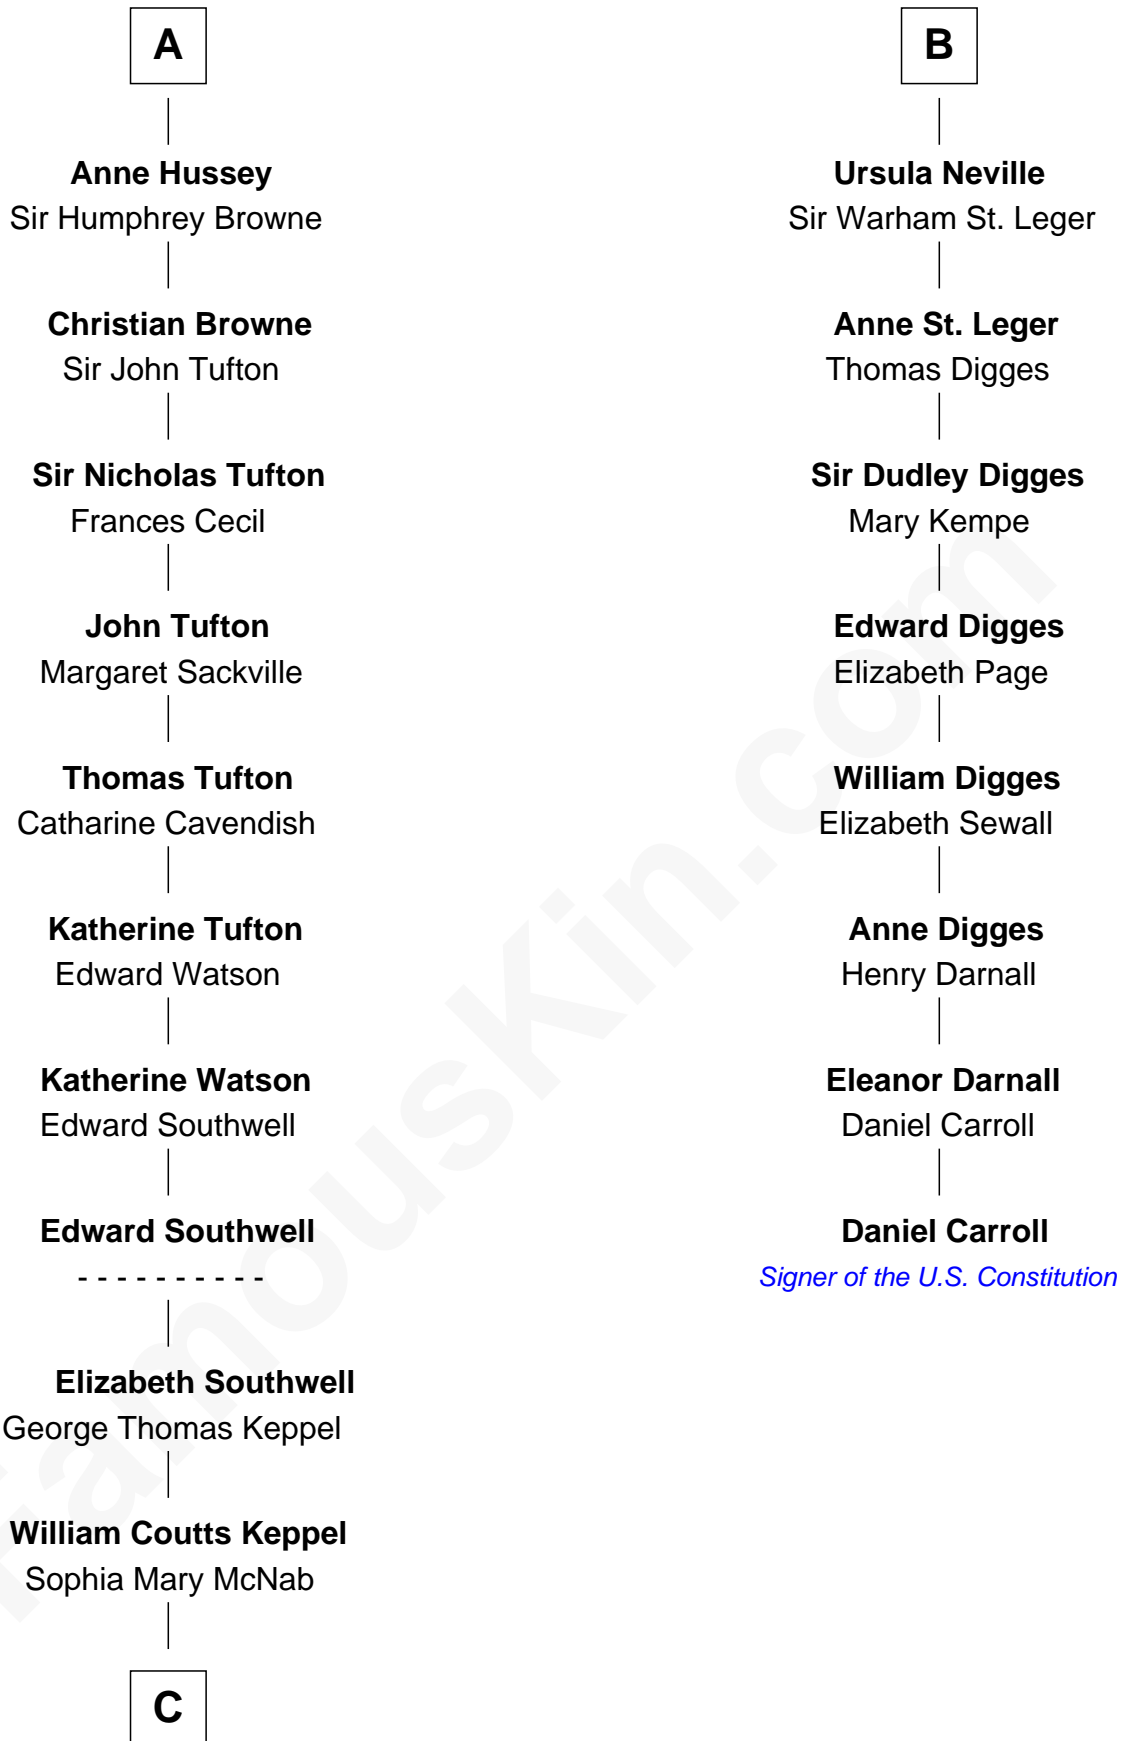

## Relationship Chart of

### Camilla Parker Bowles

Queen Consort of the United Kingdom

14th cousin 6 times removed of

**Daniel Carroll**

Signer of the U.S. Constitution

**C**

**George Keppel**  
Alice Frederica Edmonstone

**Sonia Rosemary Keppel**  
Roland Calvert Cubitt