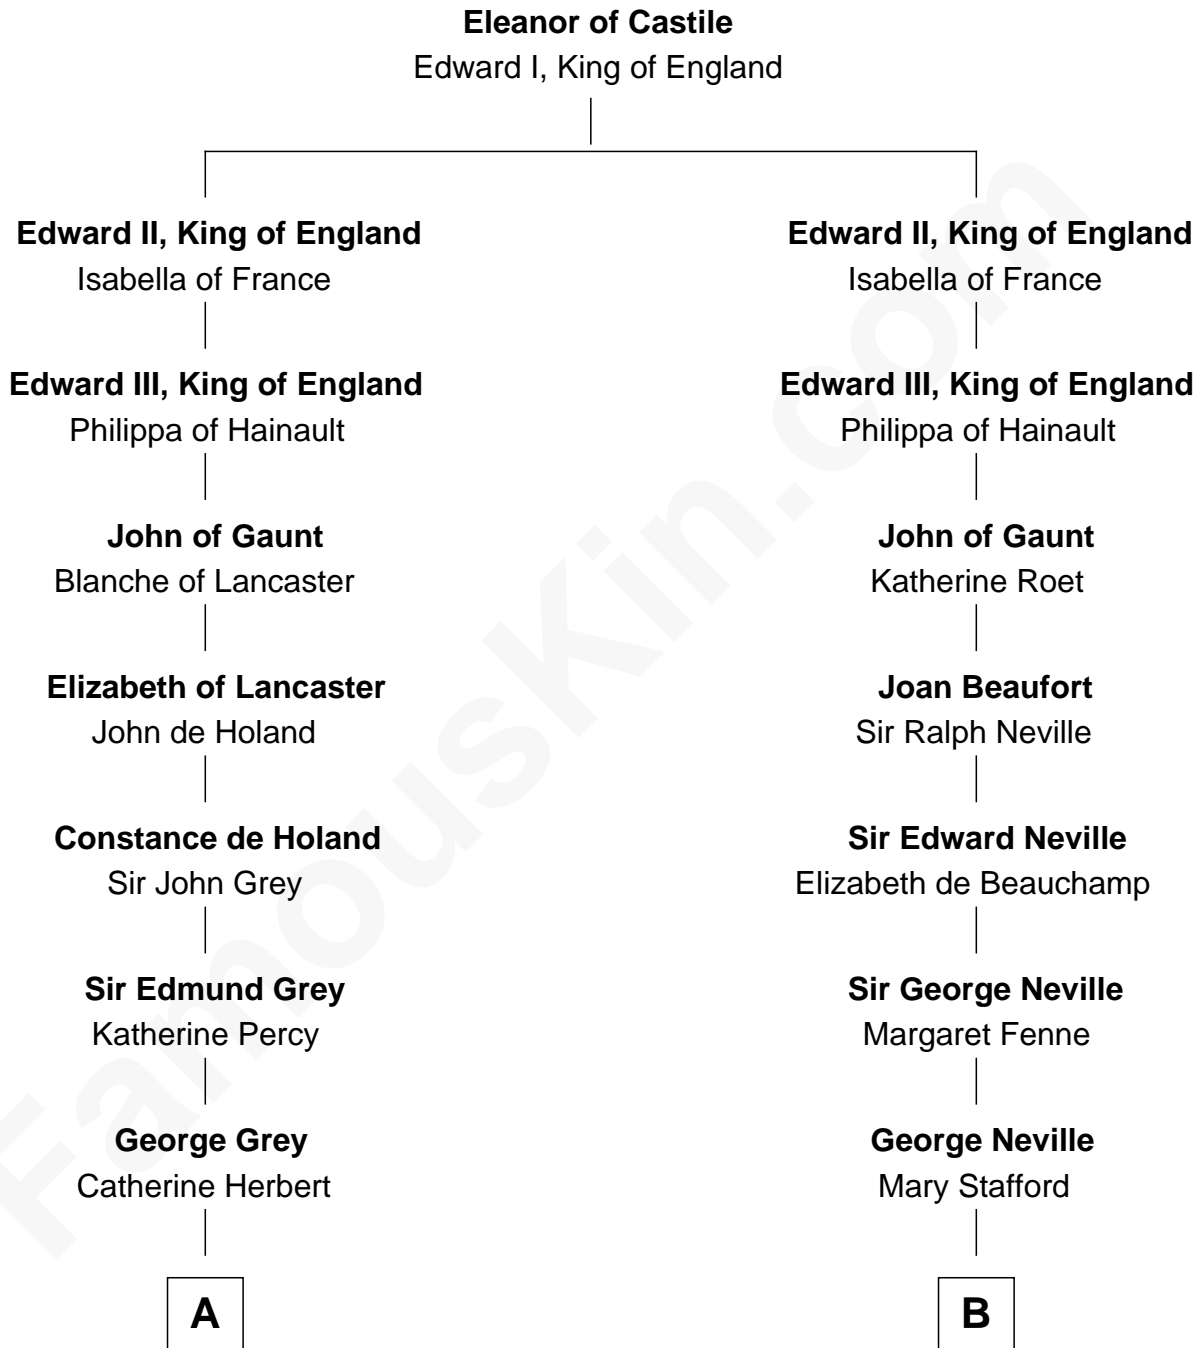

# FamousKin.com

## Relationship Chart of Camilla Parker Bowles

Queen Consort of the United Kingdom

14th cousin 7 times removed of

**Daniel Carroll**

Signer of the U.S. Constitution

**C**

**William Coutts Keppel**

Sophia Mary McNab