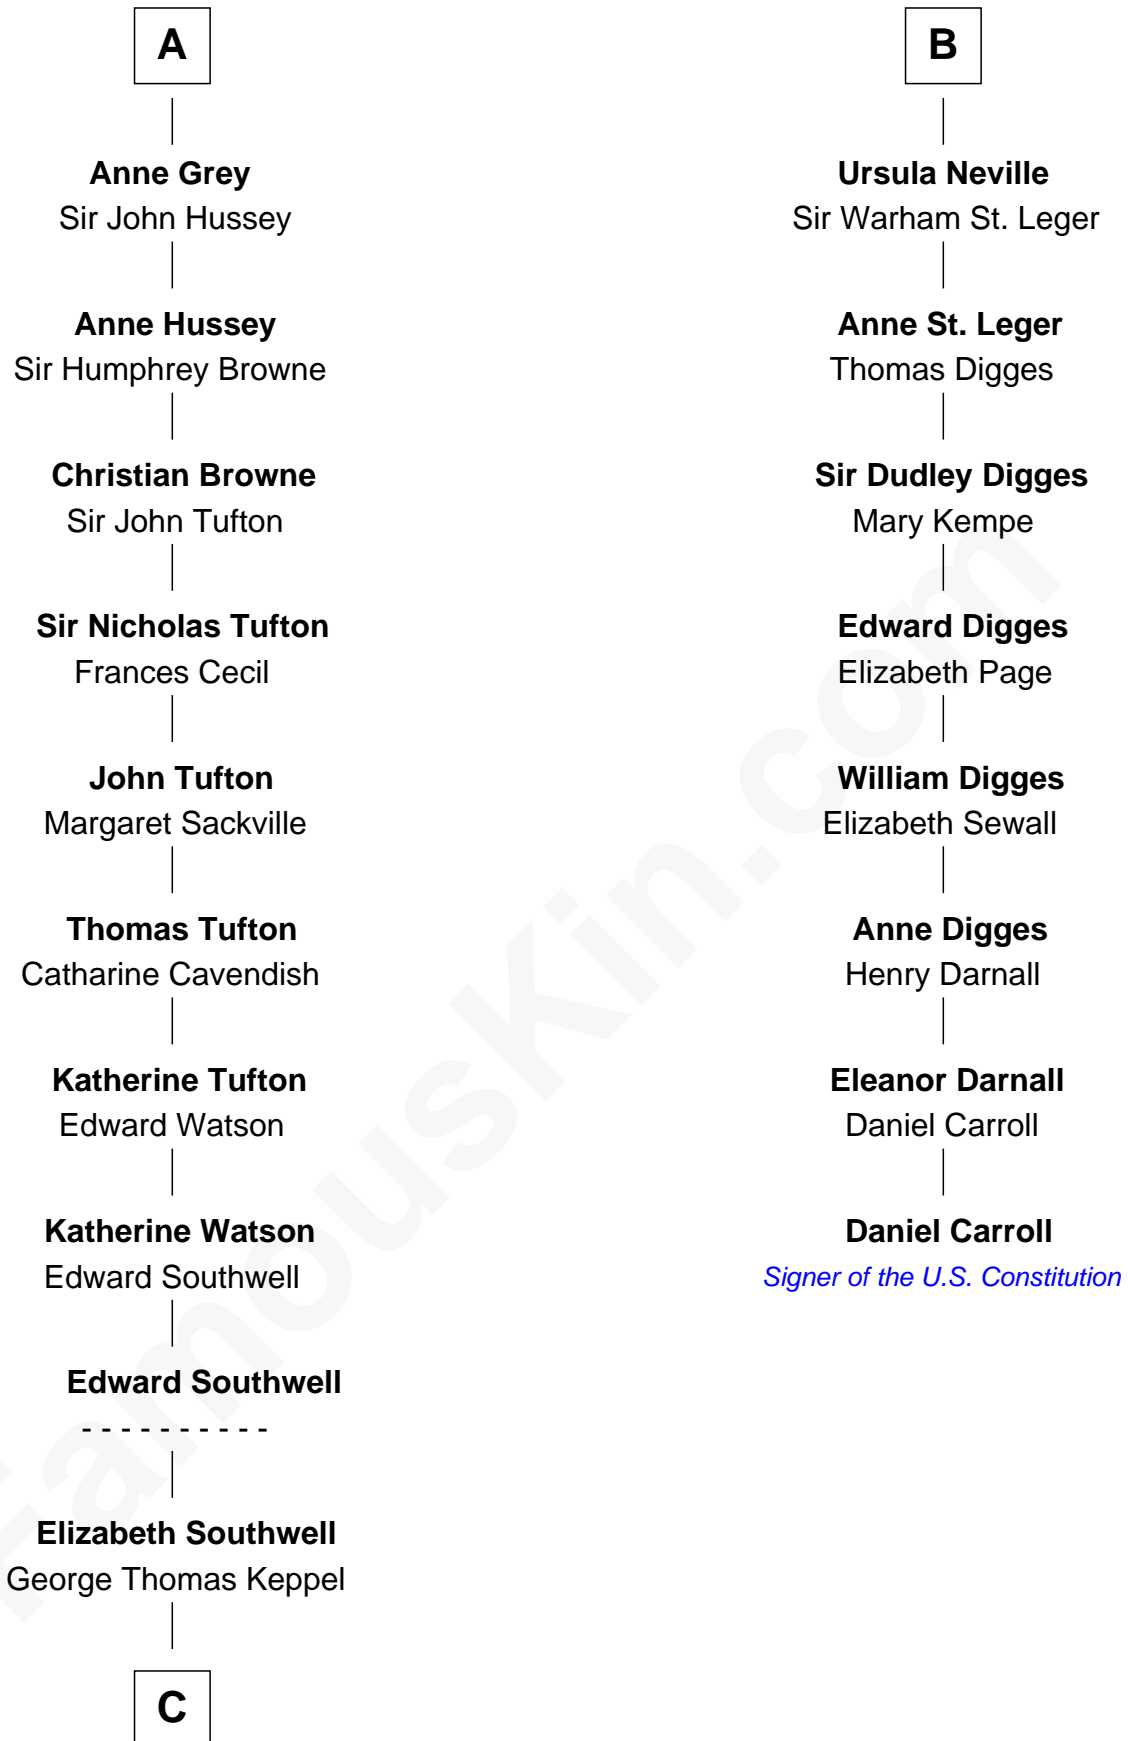

## Relationship Chart of Camilla Parker Bowles

Queen Consort of the United Kingdom

14th cousin 7 times removed of

**Daniel Carroll**

Signer of the U.S. Constitution

**C**

**William Coutts Keppel**

Sophia Mary McNab

**George Keppel**

Alice Frederica Edmonstone

**Sonia Rosemary Keppel**

Roland Calvert Cubitt

**Rosalind Maud Cubitt**

Bruce Middleton Hope Shand

**Camilla Parker Bowles**

*Queen Consort*