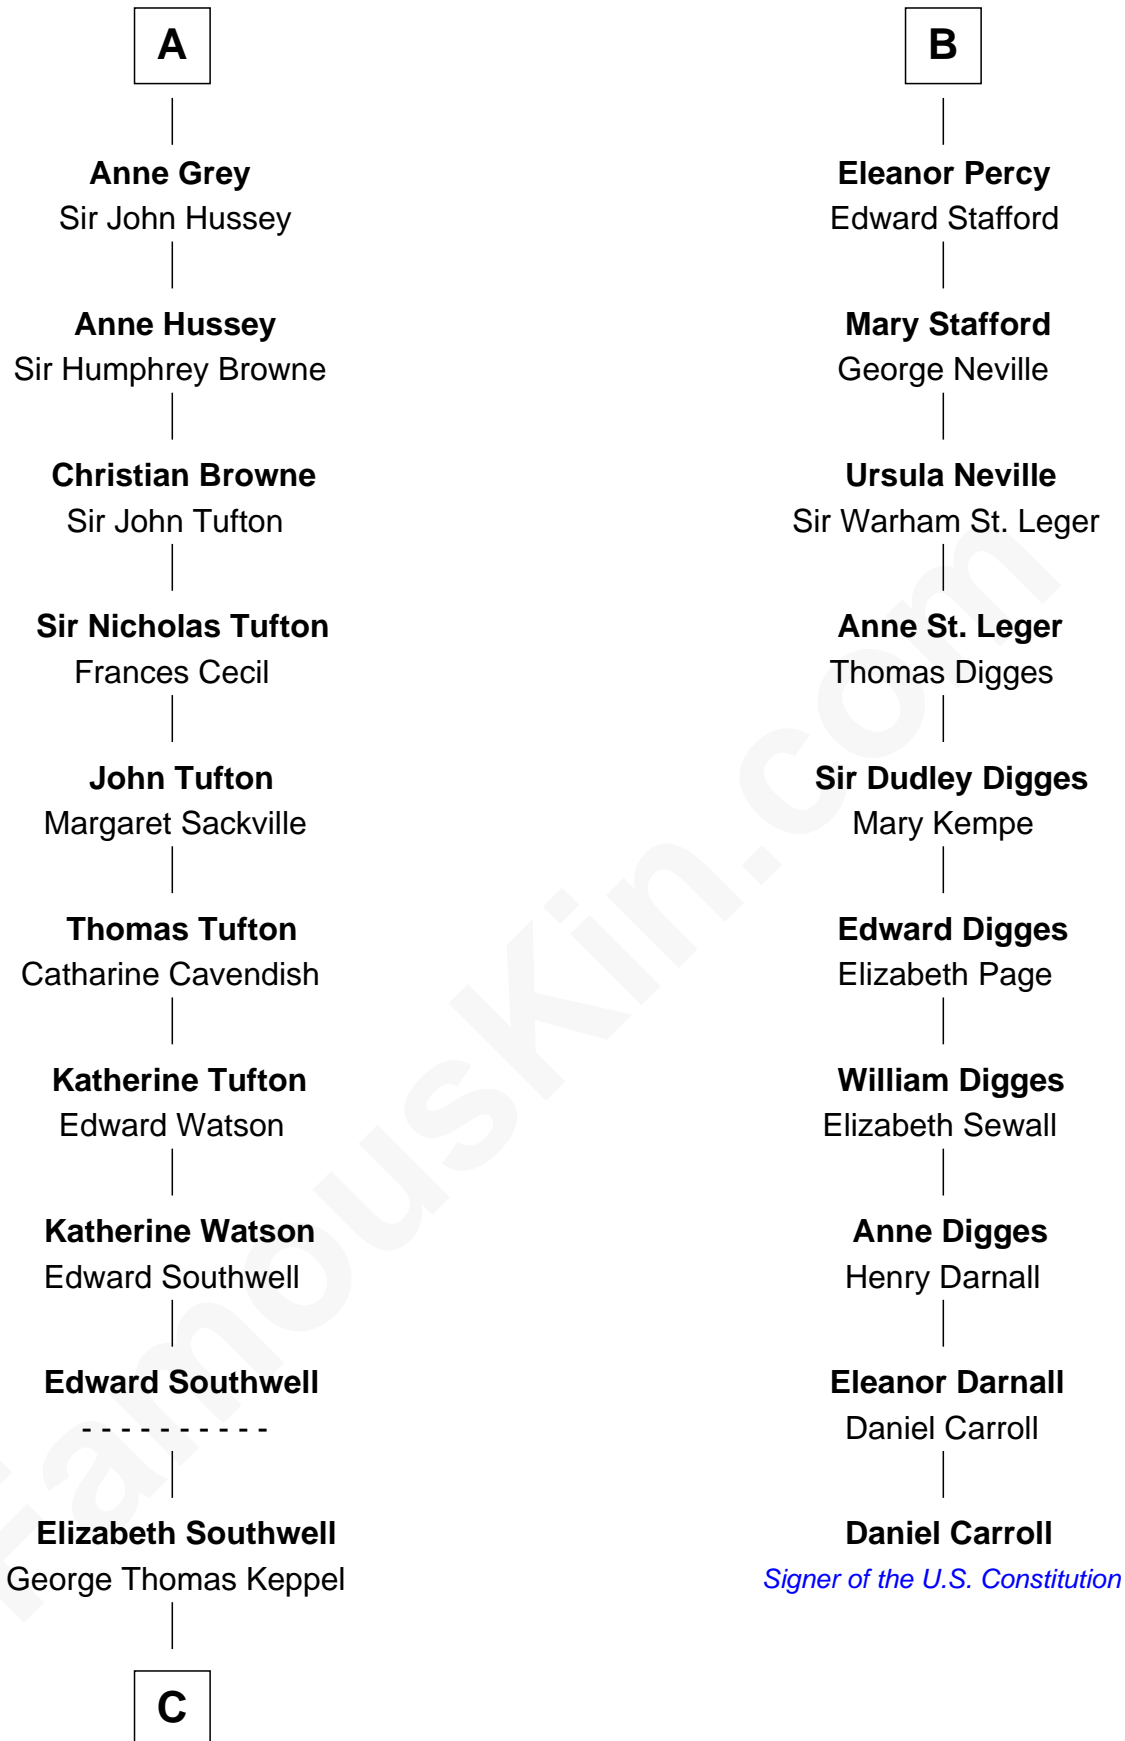

FamousKin.com

Relationship Chart of

Camilla Parker Bowles

Queen Consort of the United Kingdom

16th cousin 5 times removed of

Daniel Carroll

Signer of the U.S. Constitution

Sir Patrick de Chaworth

Isabella de Beauchamp

C

William Coutts Keppel

Sophia Mary McNab

George Keppel

Alice Frederica Edmonstone

Sonia Rosemary Keppel

Roland Calvert Cubitt