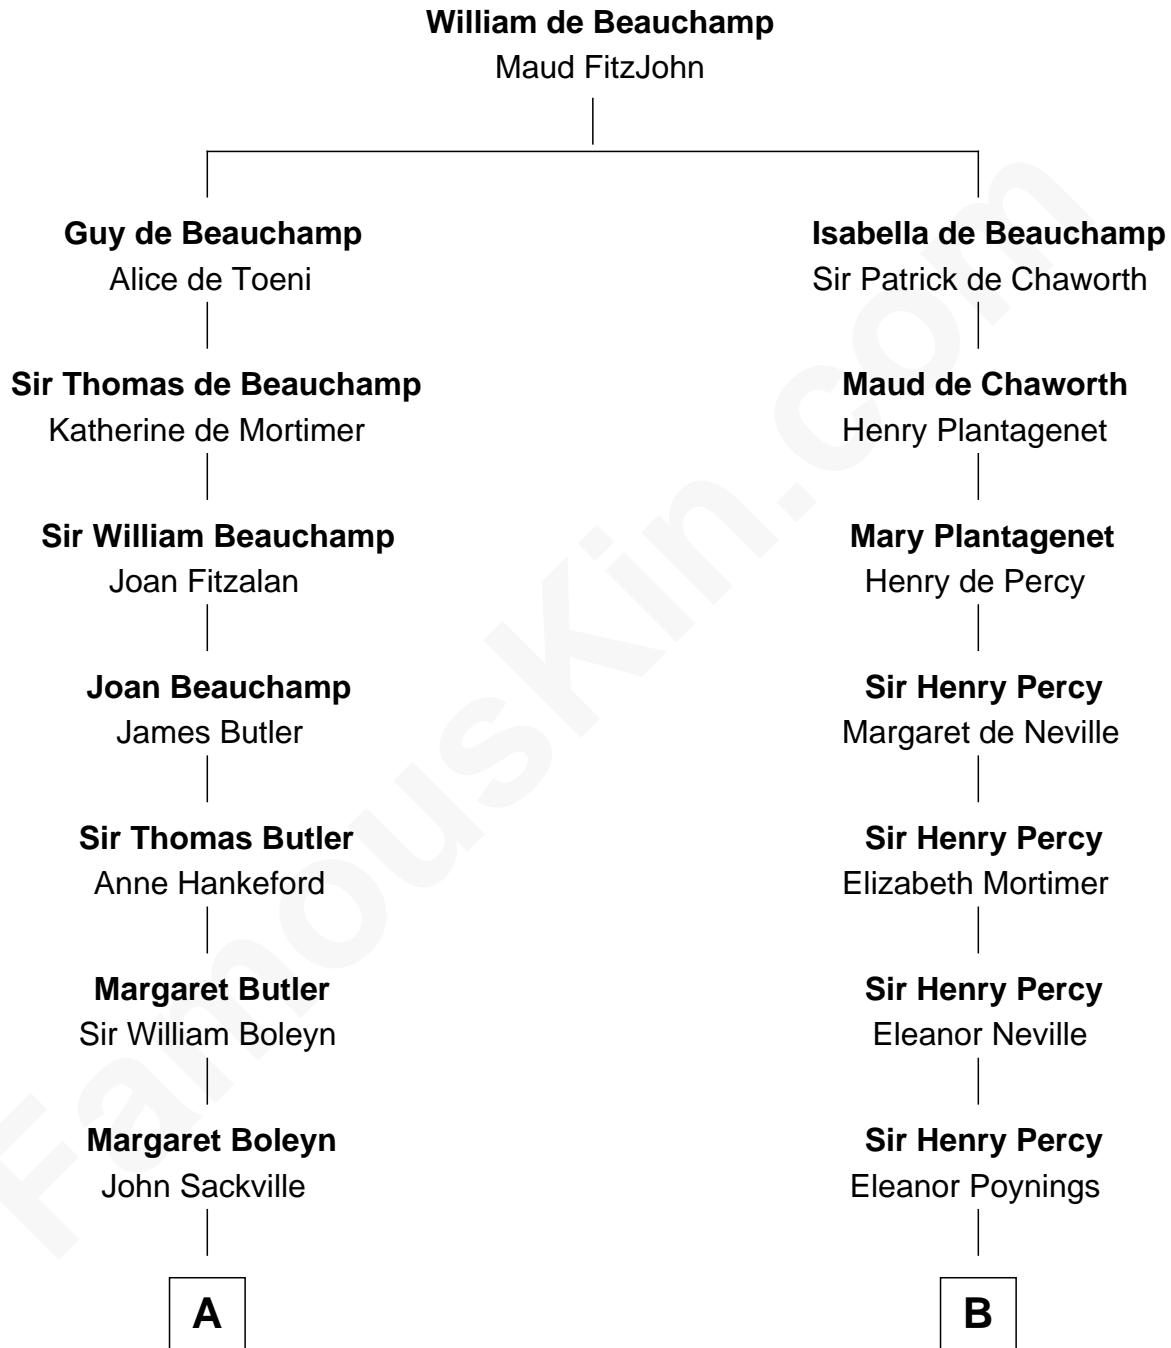

FamousKin.com

Relationship Chart of

Camilla Parker Bowles

Queen Consort of the United Kingdom

17th cousin 4 times removed of

Daniel Carroll

Signer of the U.S. Constitution

C

William Coutts Keppel

Sophia Mary McNab

George Keppel

Alice Frederica Edmonstone

Sonia Rosemary Keppel

Roland Calvert Cubitt

Rosalind Maud Cubitt

Bruce Middleton Hope Shand