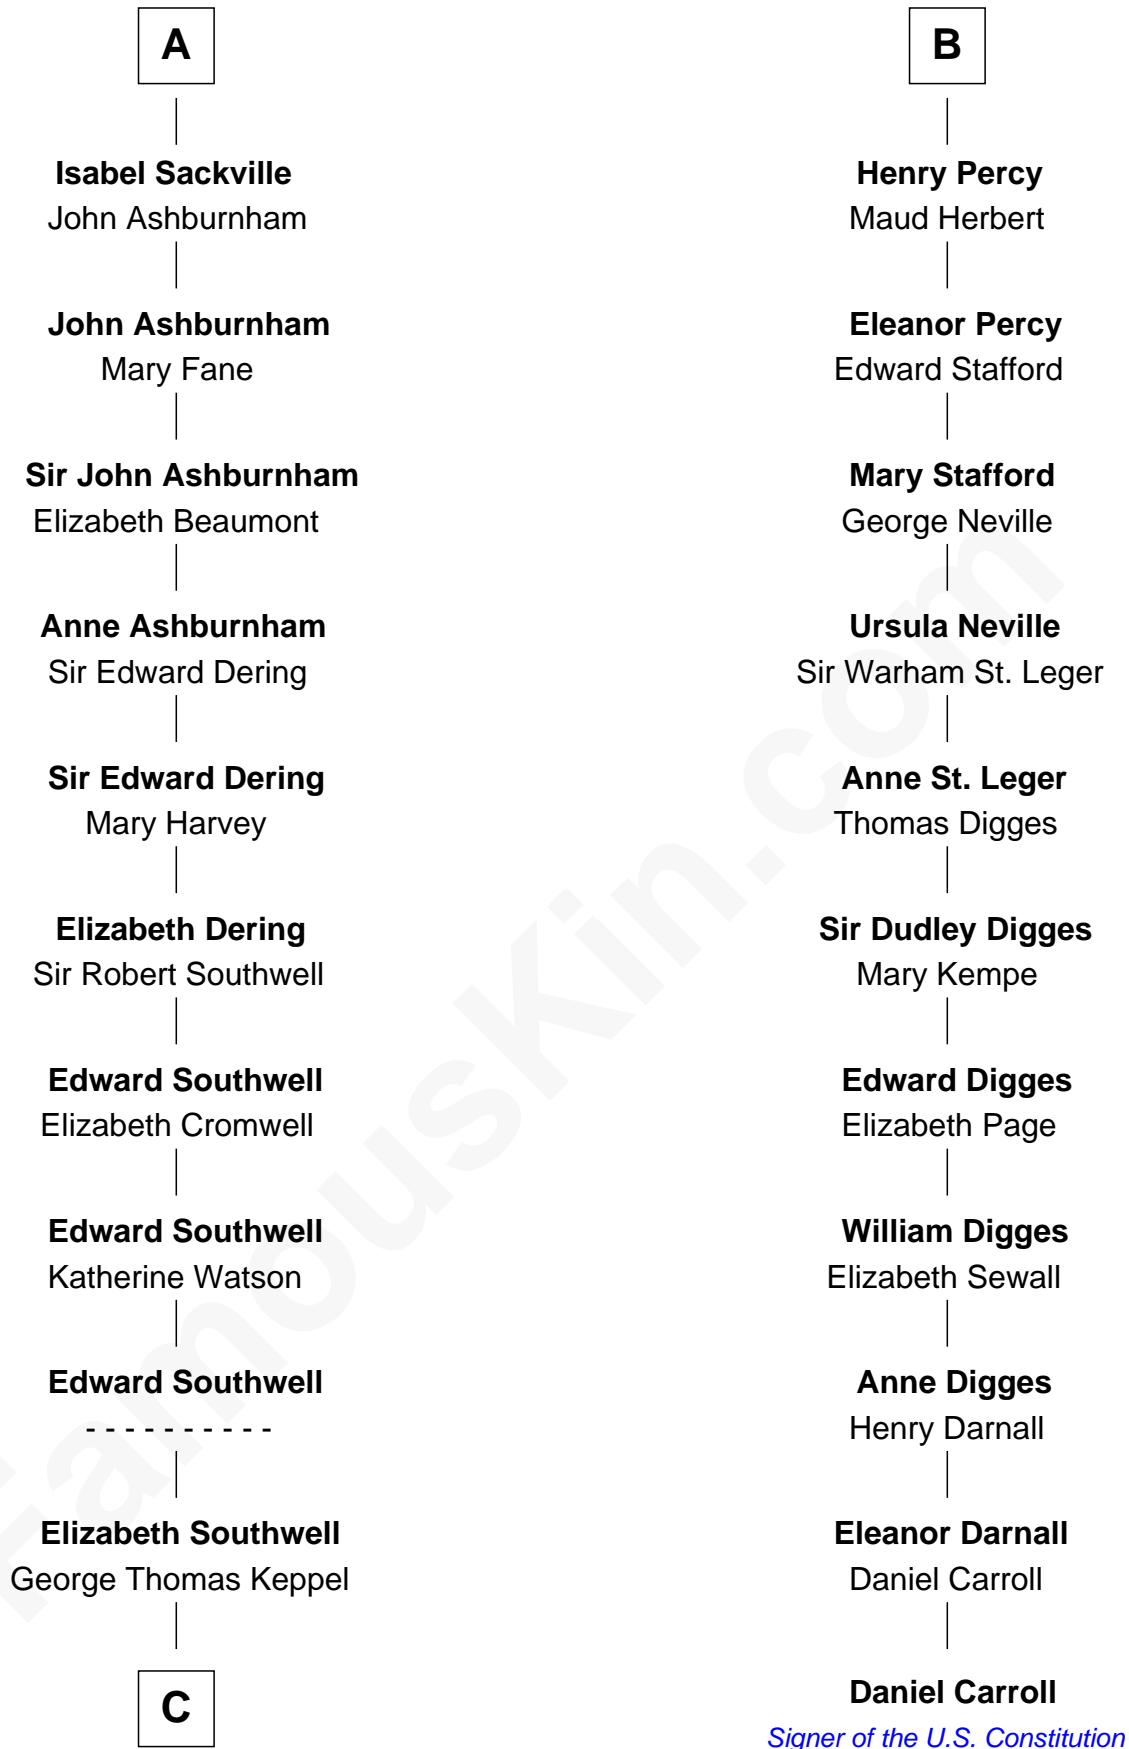

FamousKin.com

Relationship Chart of

Camilla Parker Bowles

Queen Consort of the United Kingdom

17th cousin 4 times removed of

Daniel Carroll

Signer of the U.S. Constitution

C

William Coutts Keppel

Sophia Mary McNab

George Keppel

Alice Frederica Edmonstone

Sonia Rosemary Keppel

Roland Calvert Cubitt

Rosalind Maud Cubitt

Bruce Middleton Hope Shand