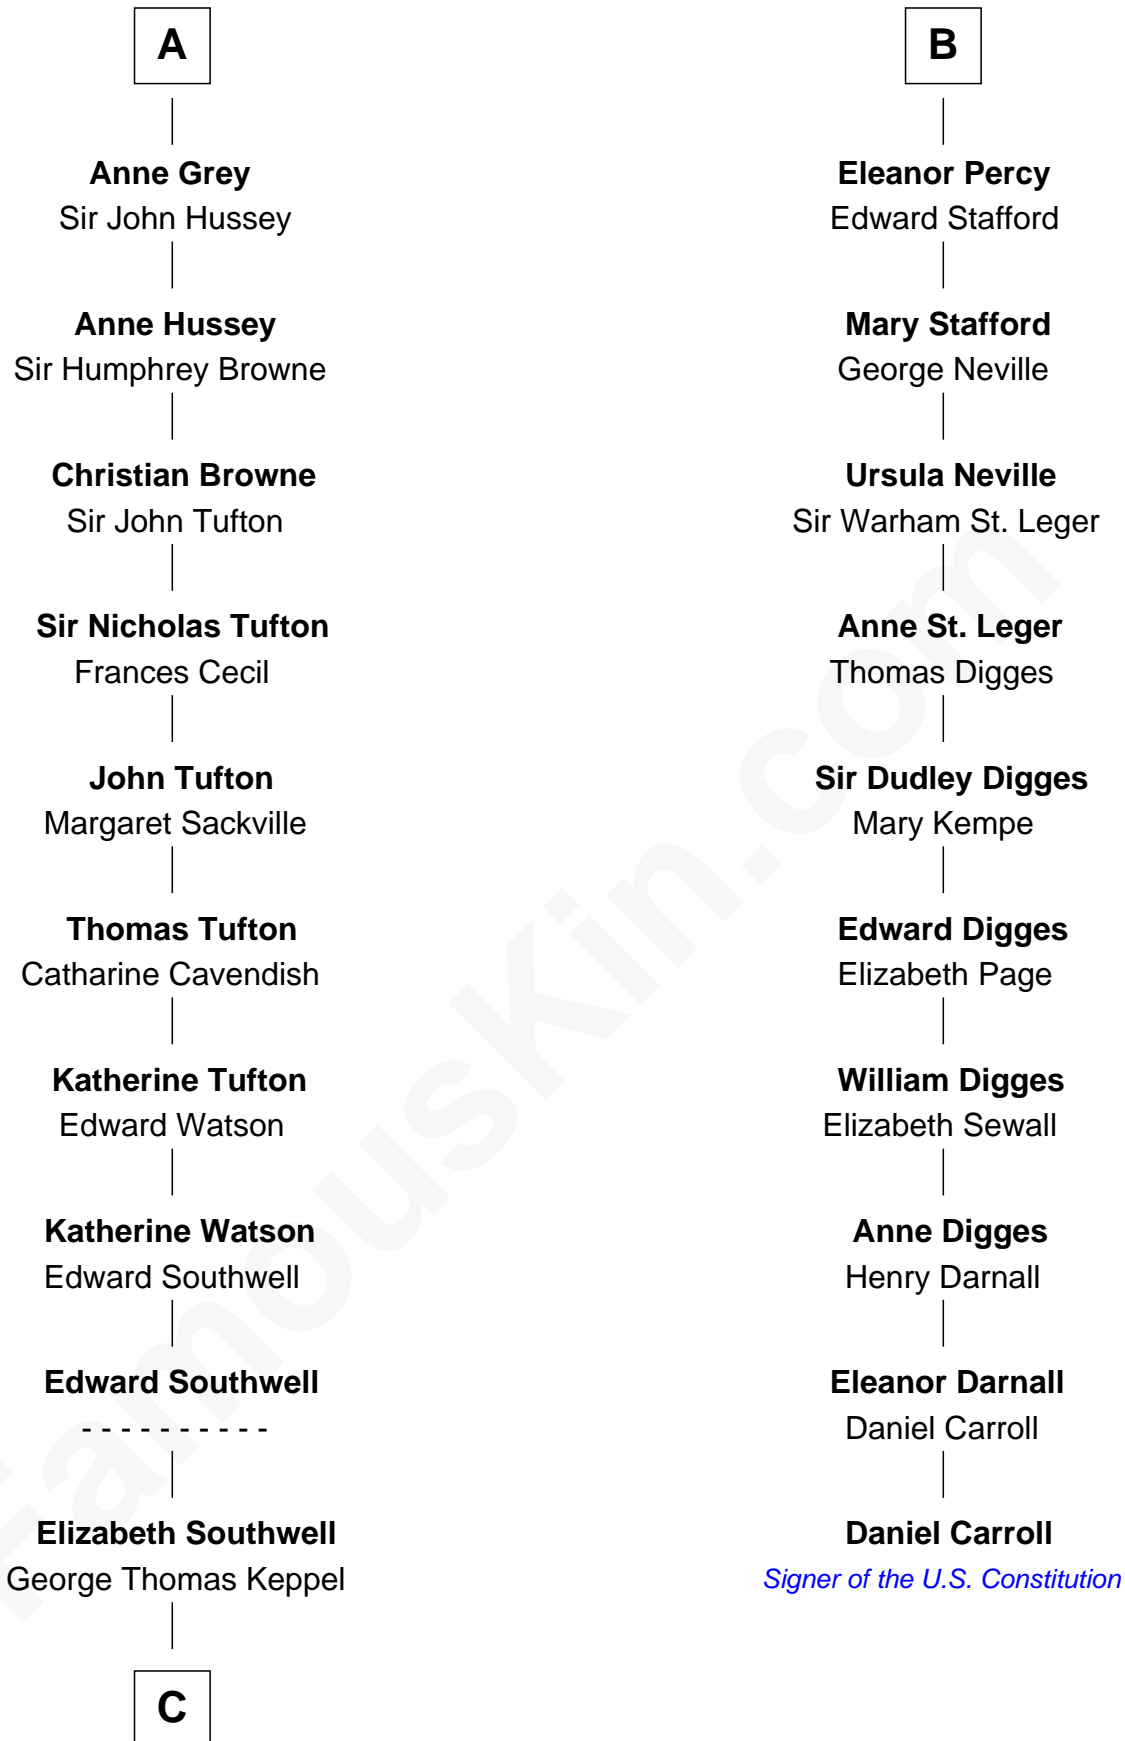

FamousKin.com

Relationship Chart of

Camilla Parker Bowles

Queen Consort of the United Kingdom

16th cousin 5 times removed of

Daniel Carroll

Signer of the U.S. Constitution

C

William Coutts Keppel

Sophia Mary McNab

George Keppel

Alice Frederica Edmonstone

Sonia Rosemary Keppel

Roland Calvert Cubitt

Rosalind Maud Cubitt

Bruce Middleton Hope Shand