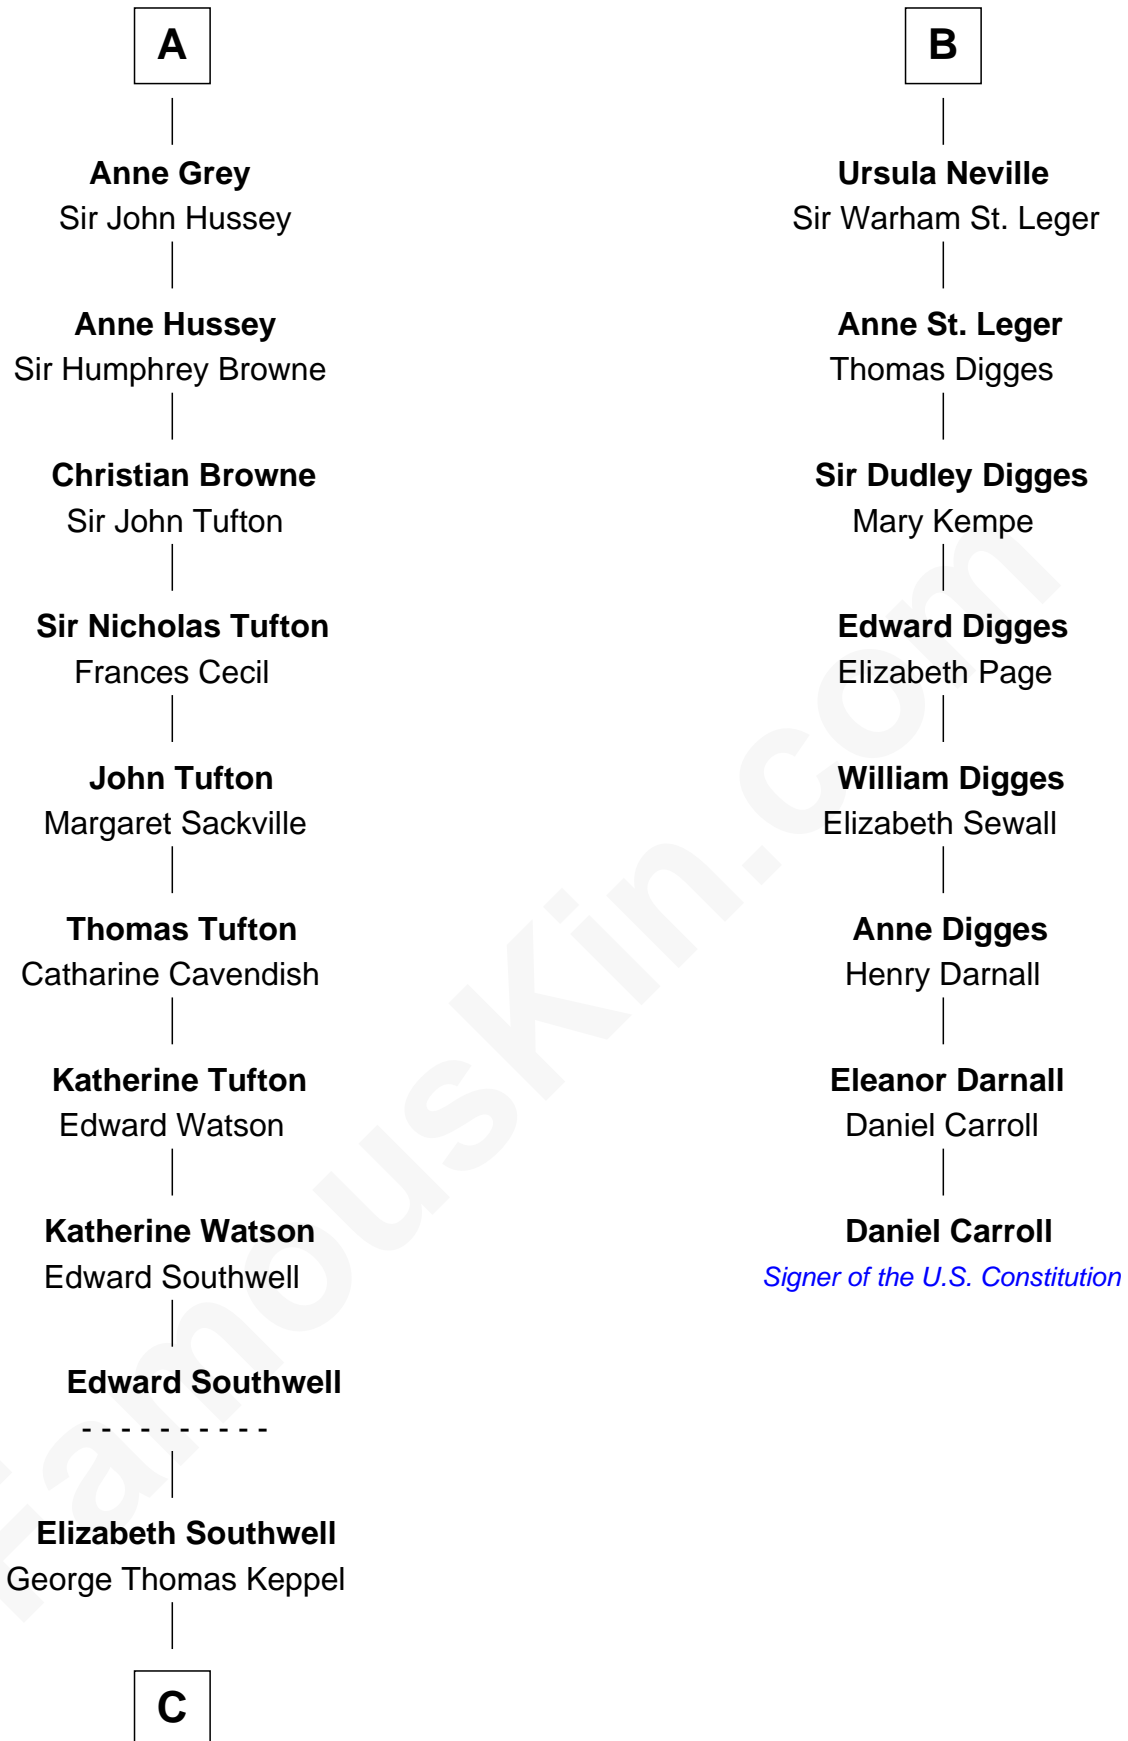

FamousKin.com

Relationship Chart of Camilla Parker Bowles

Queen Consort of the United Kingdom

14th cousin 7 times removed of

Daniel Carroll

Signer of the U.S. Constitution

C

William Coutts Keppel

Sophia Mary McNab

George Keppel

Alice Frederica Edmonstone

Sonia Rosemary Keppel

Roland Calvert Cubitt

Rosalind Maud Cubitt

Bruce Middleton Hope Shand

Camilla Parker Bowles

Queen Consort

FamousKin.com