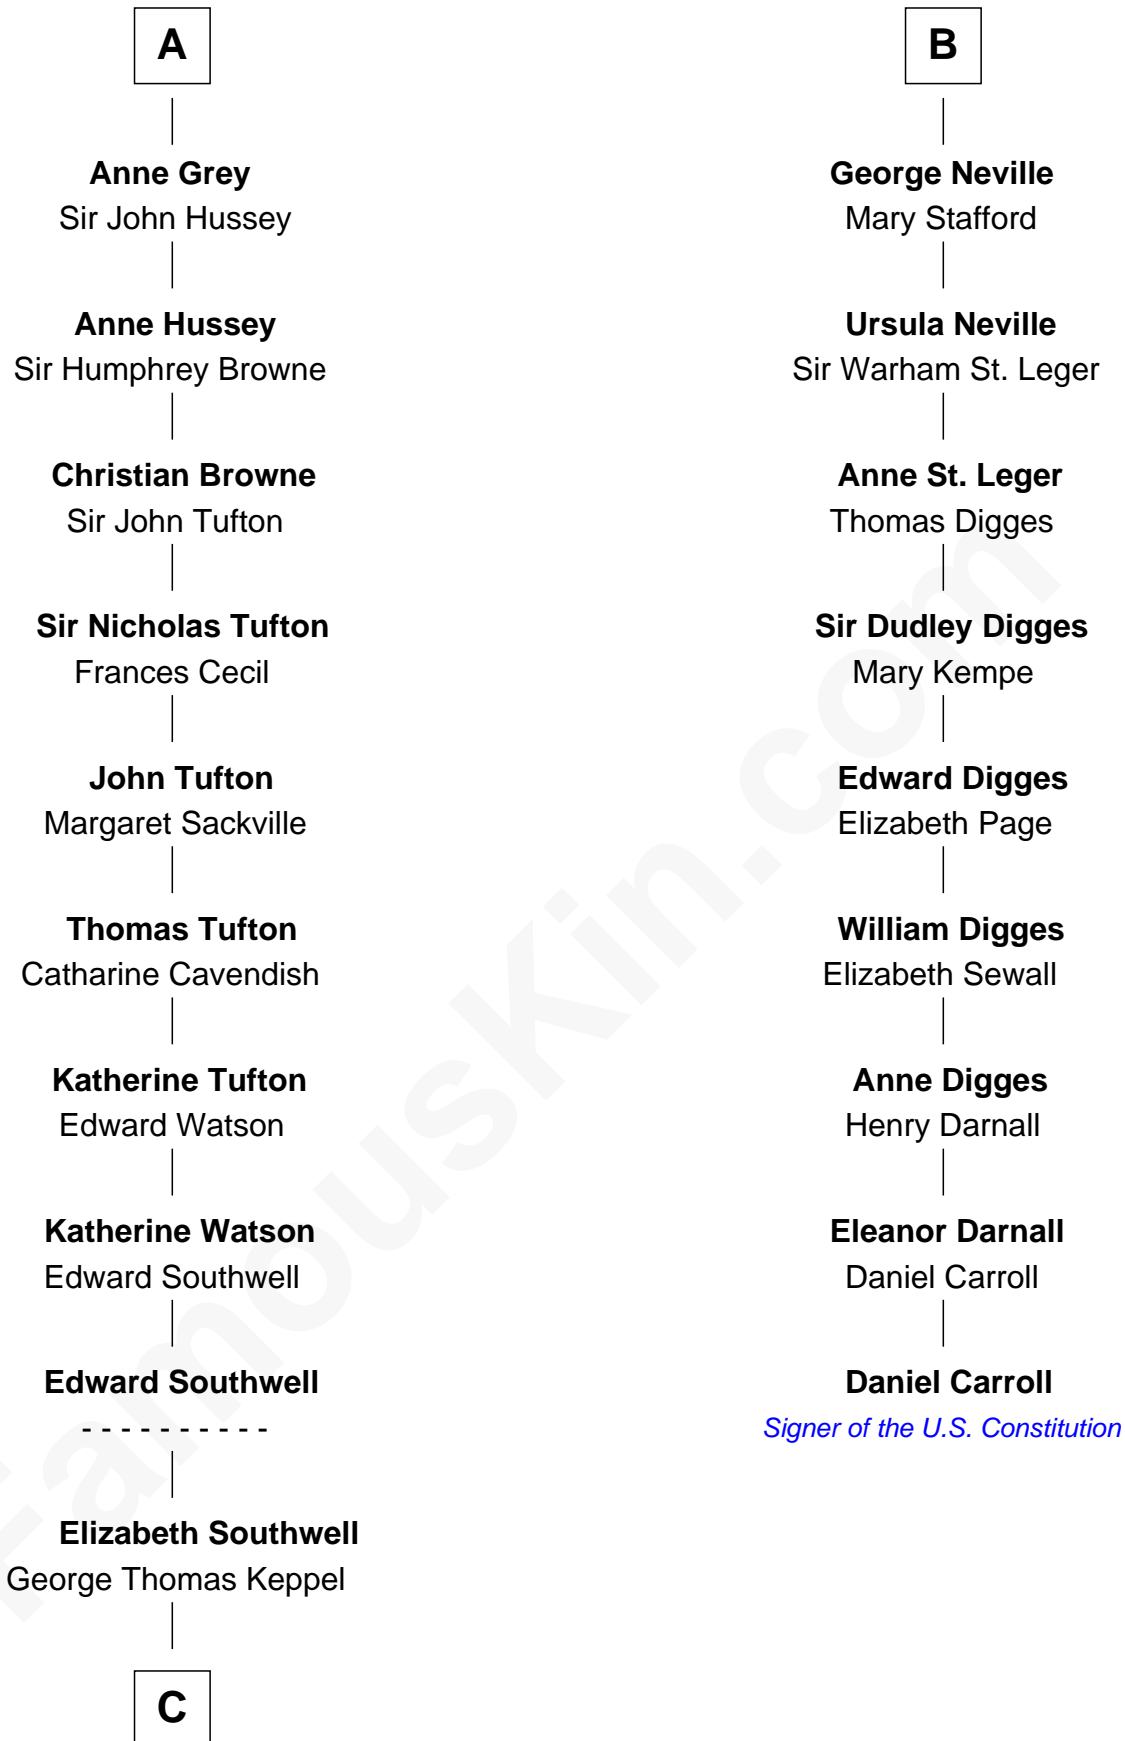

## Relationship Chart of

### Camilla Parker Bowles

Queen Consort of the United Kingdom

15th cousin 6 times removed of

**Daniel Carroll**

Signer of the U.S. Constitution

**C**

William Coutts Keppel

Sophia Mary McNab