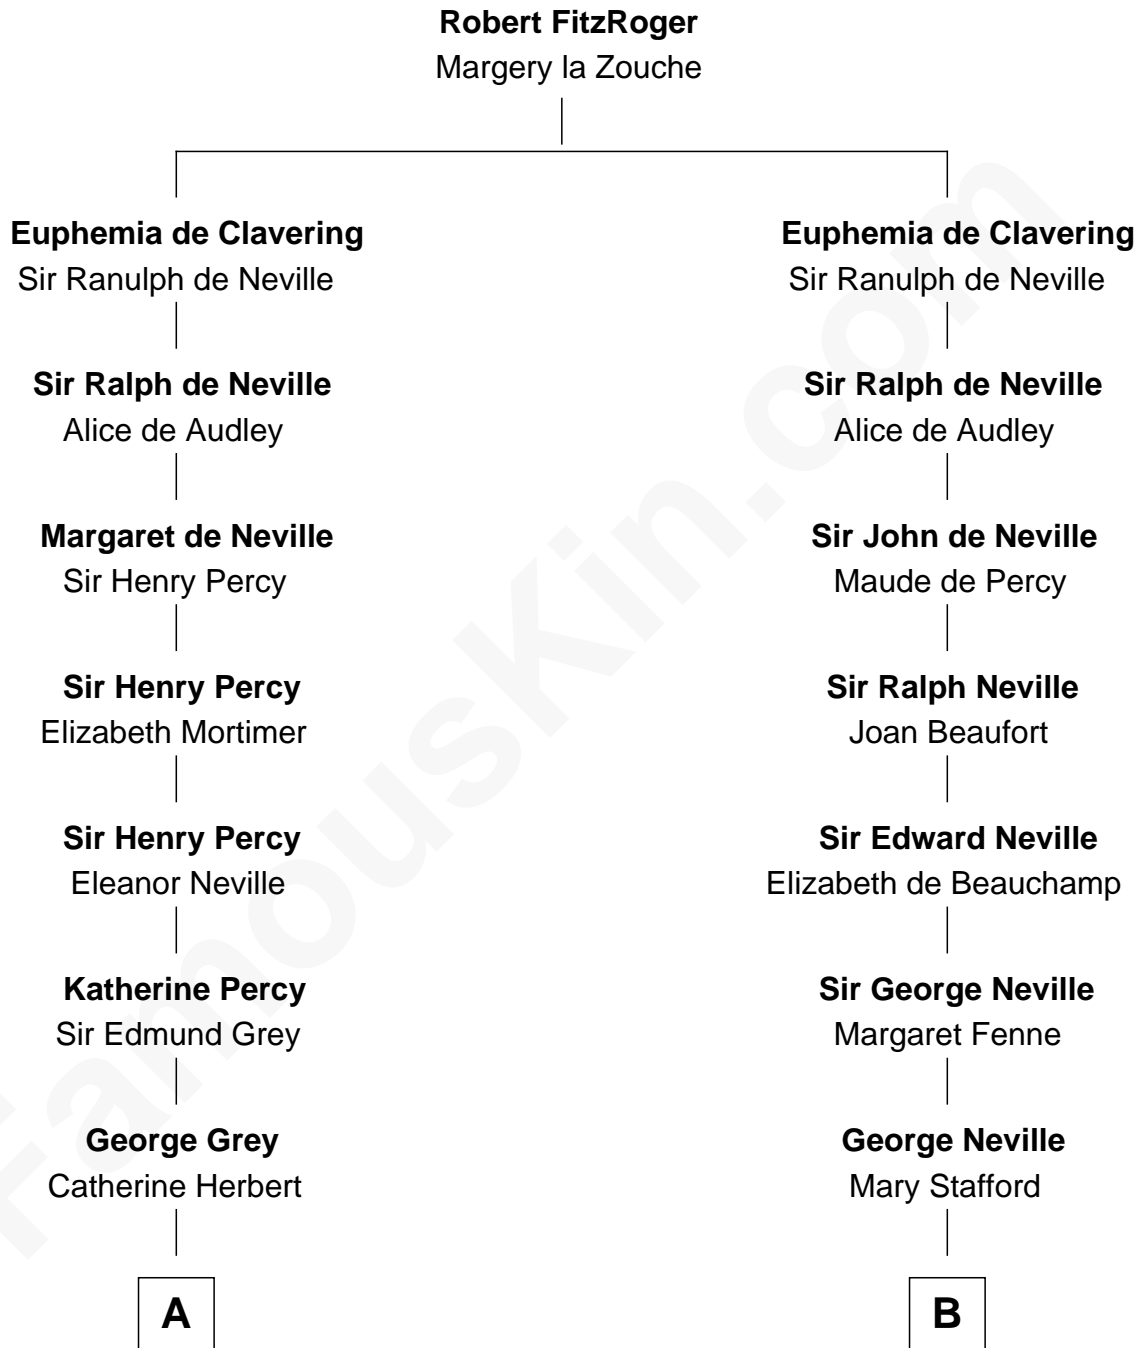

## Relationship Chart of

### Camilla Parker Bowles

Queen Consort of the United Kingdom

14th cousin 7 times removed of

**Daniel Carroll**

Signer of the U.S. Constitution

**C**

William Coutts Keppel

Sophia Mary McNab