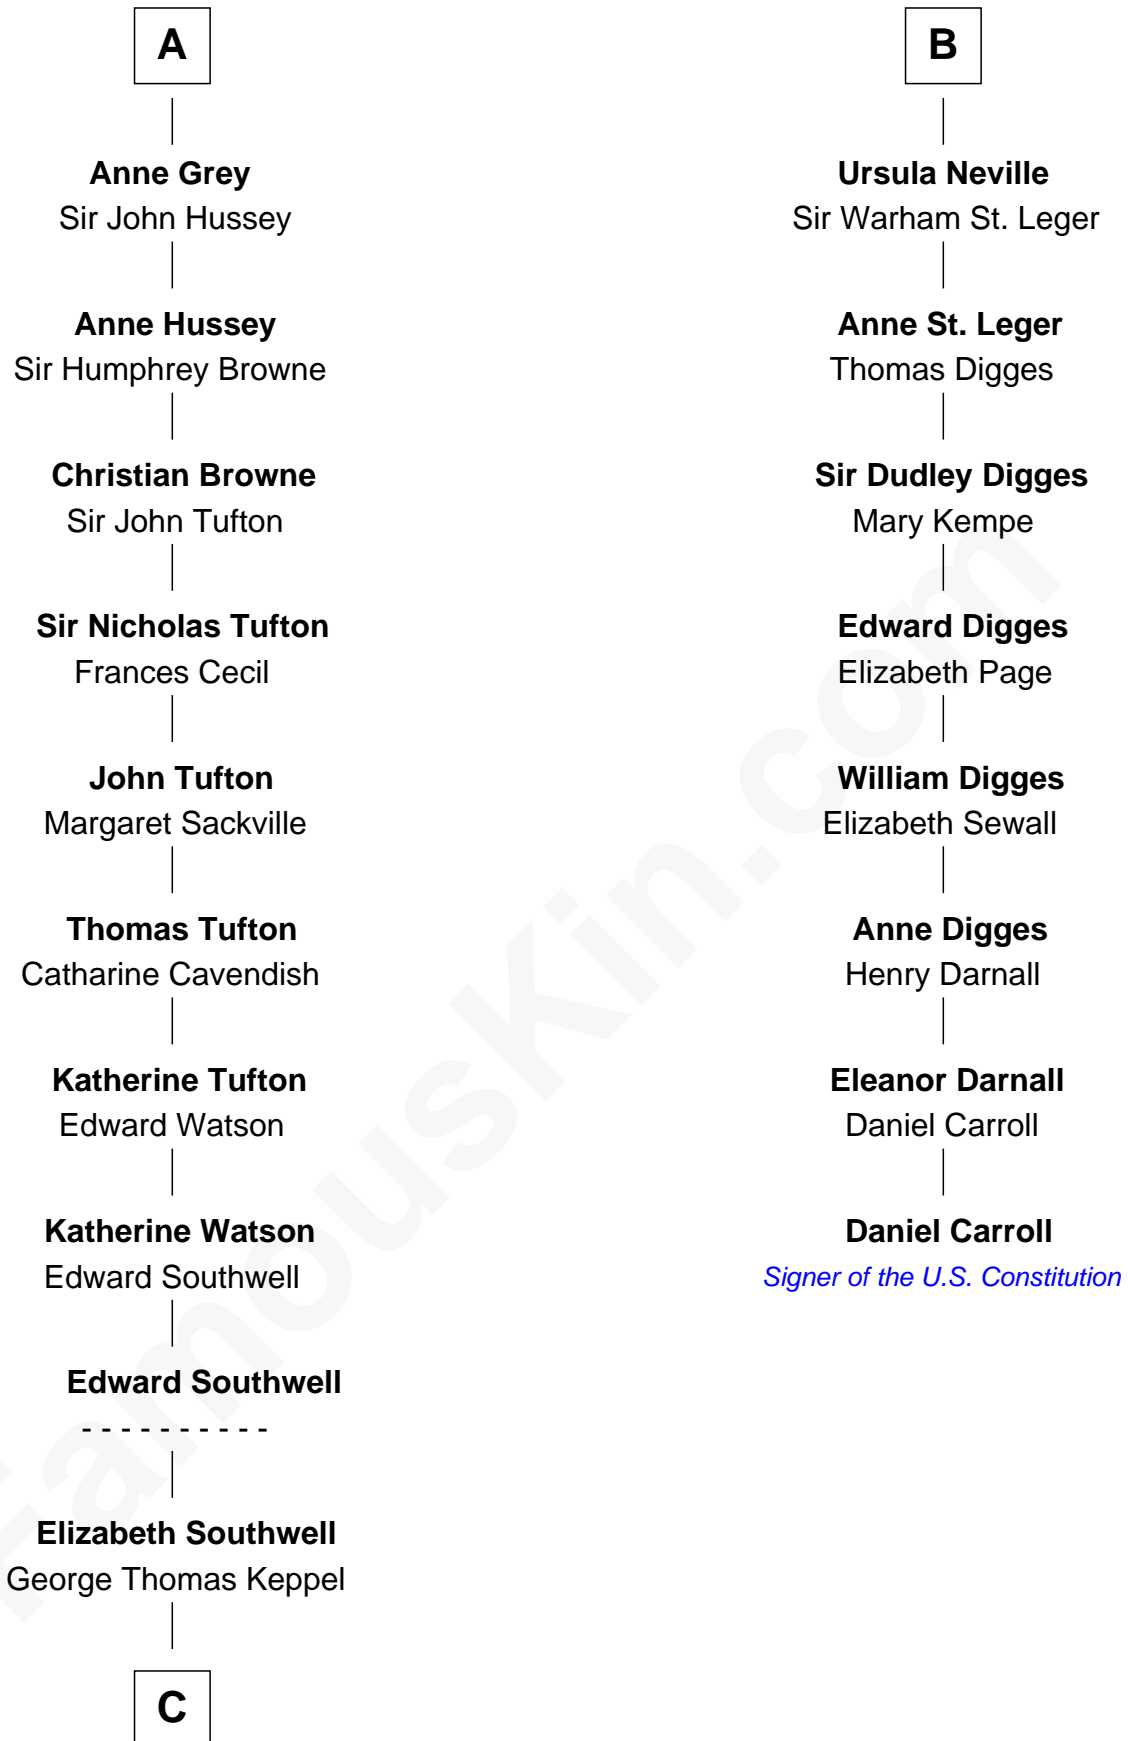

## Relationship Chart of

### Camilla Parker Bowles

Queen Consort of the United Kingdom

14th cousin 7 times removed of

**Daniel Carroll**

Signer of the U.S. Constitution

**C**

William Coutts Keppel

Sophia Mary McNab