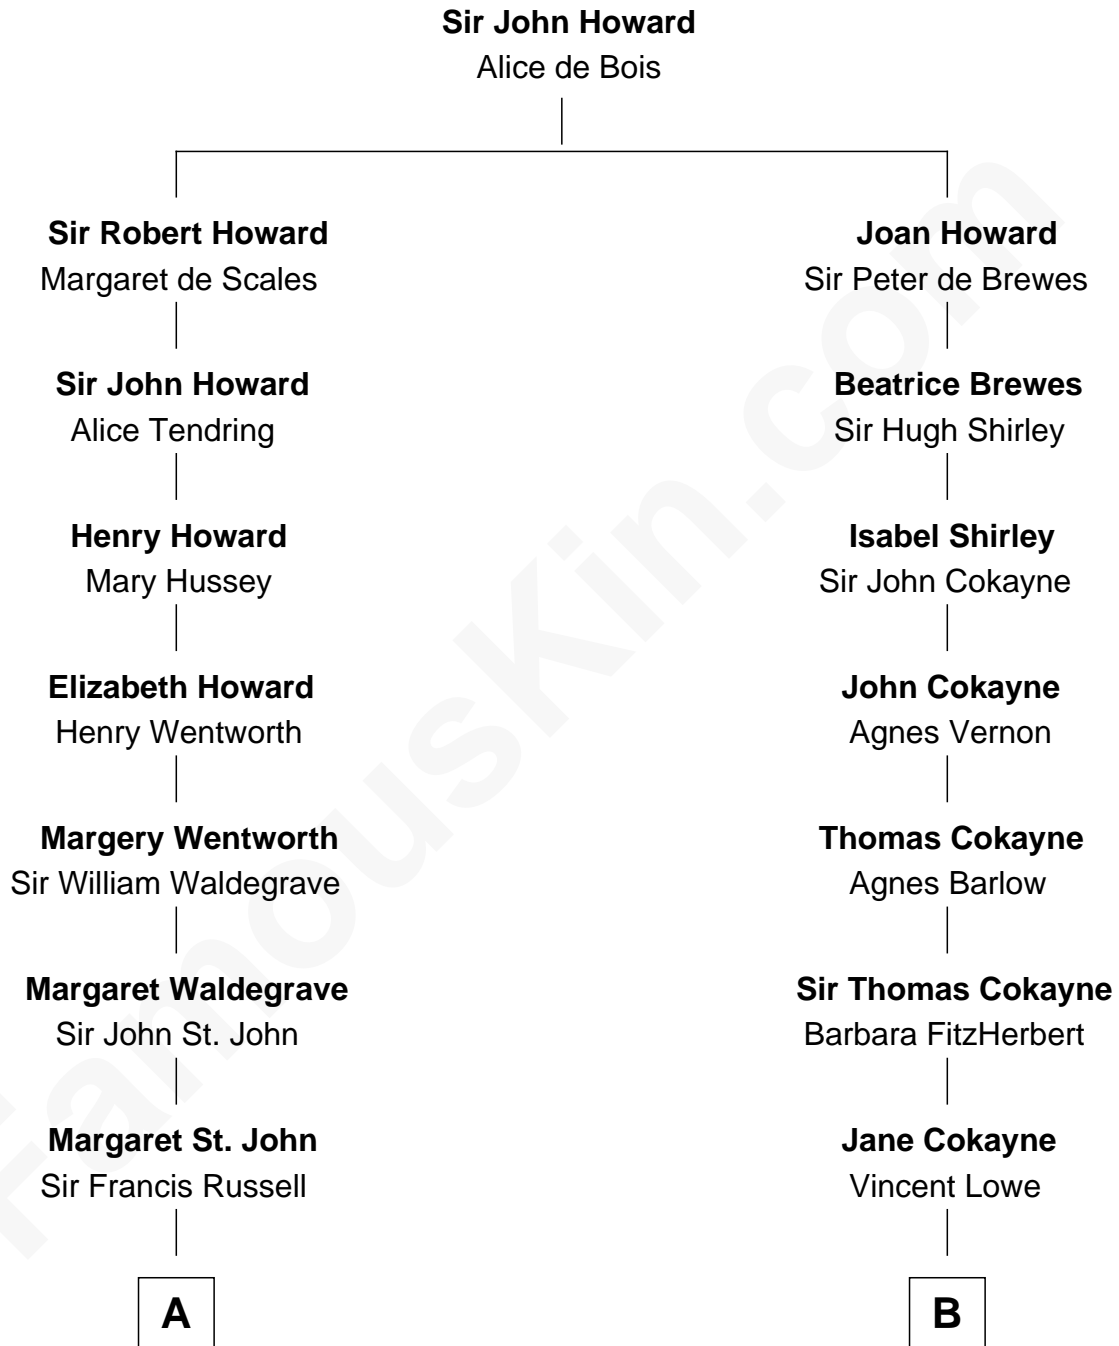

## Relationship Chart of

### Camilla Parker Bowles

Queen Consort of the United Kingdom

14th cousin 5 times removed of

**Daniel Carroll**

Signer of the U.S. Constitution

**C**

—  
**Sonia Rosemary Keppel**

Roland Calvert Cubitt