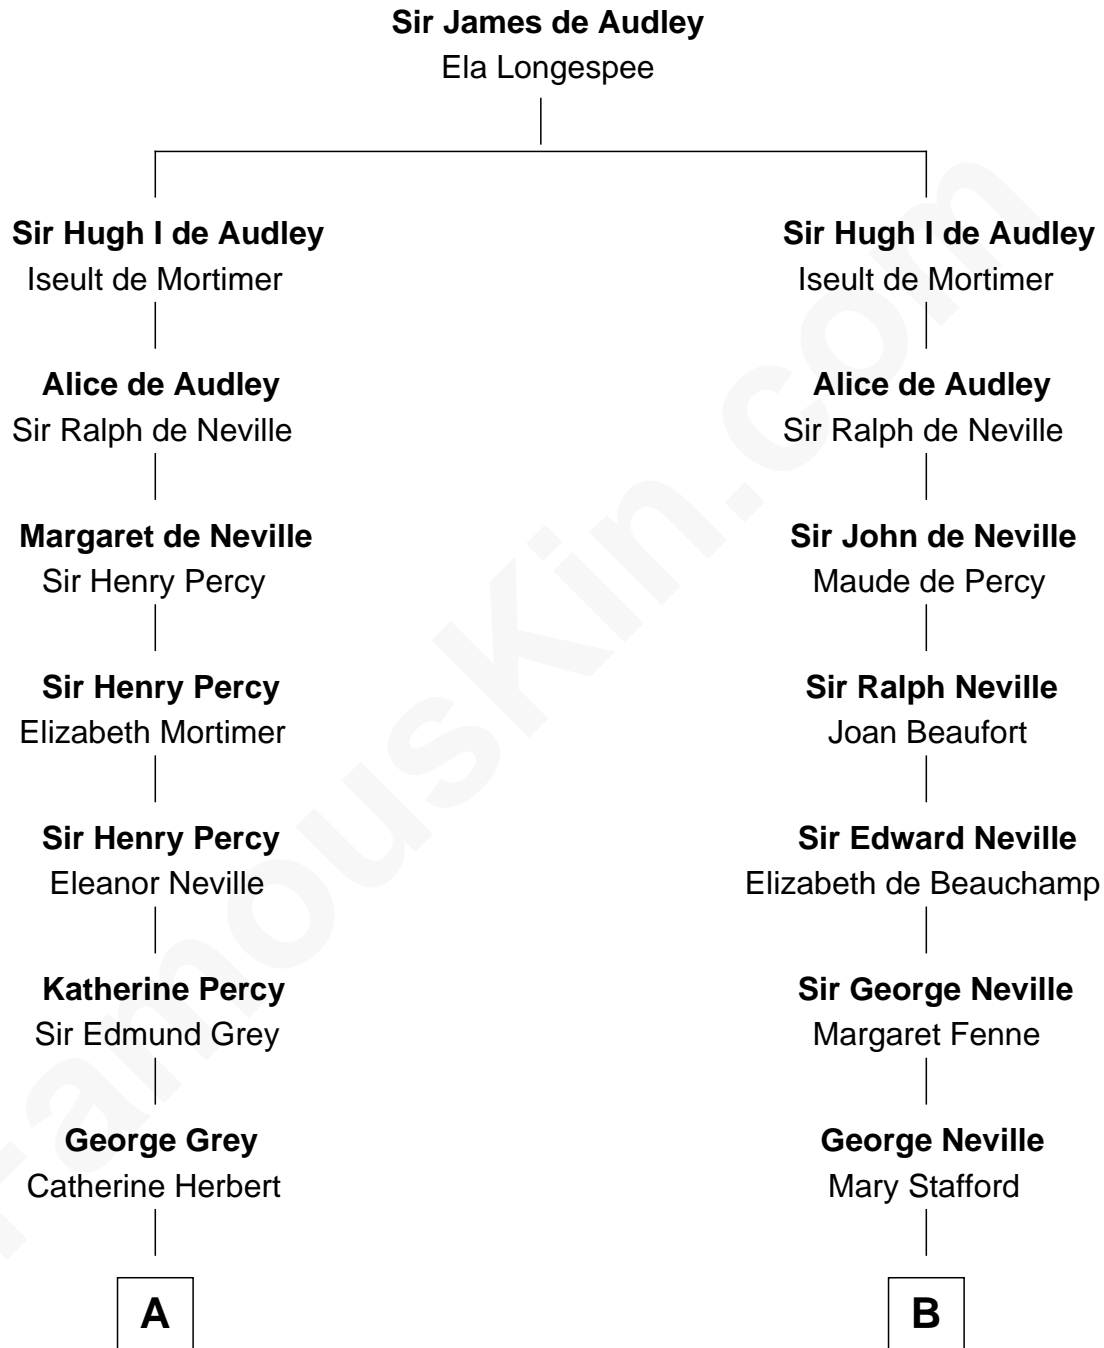

FamousKin.com

Relationship Chart of

Camilla Parker Bowles

Queen Consort of the United Kingdom

14th cousin 7 times removed of

Daniel Carroll

Signer of the U.S. Constitution

C

William Coutts Keppel

Sophia Mary McNab

George Keppel

Alice Frederica Edmonstone

Sonia Rosemary Keppel

Roland Calvert Cubitt

Rosalind Maud Cubitt

Bruce Middleton Hope Shand