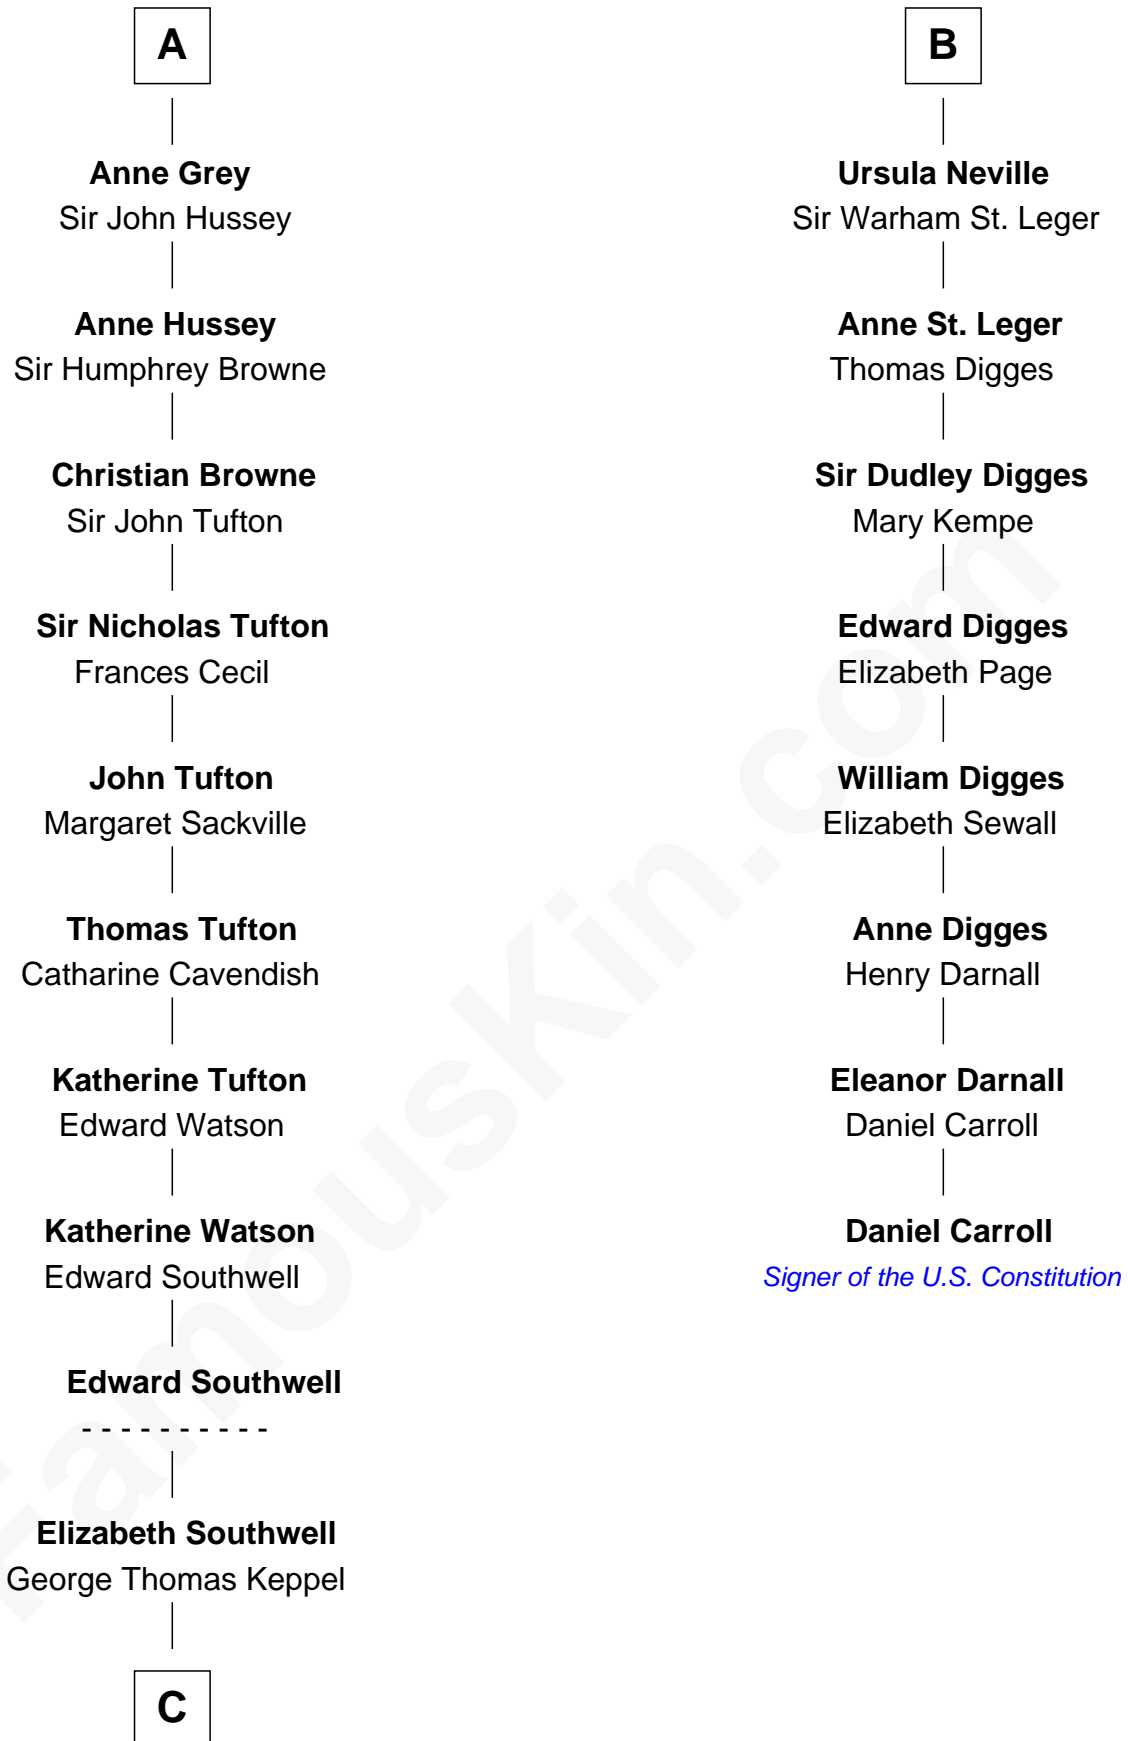

FamousKin.com

Relationship Chart of

Camilla Parker Bowles

Queen Consort of the United Kingdom

14th cousin 7 times removed of

Daniel Carroll

Signer of the U.S. Constitution

C

William Coutts Keppel

Sophia Mary McNab

George Keppel

Alice Frederica Edmonstone

Sonia Rosemary Keppel

Roland Calvert Cubitt

Rosalind Maud Cubitt

Bruce Middleton Hope Shand