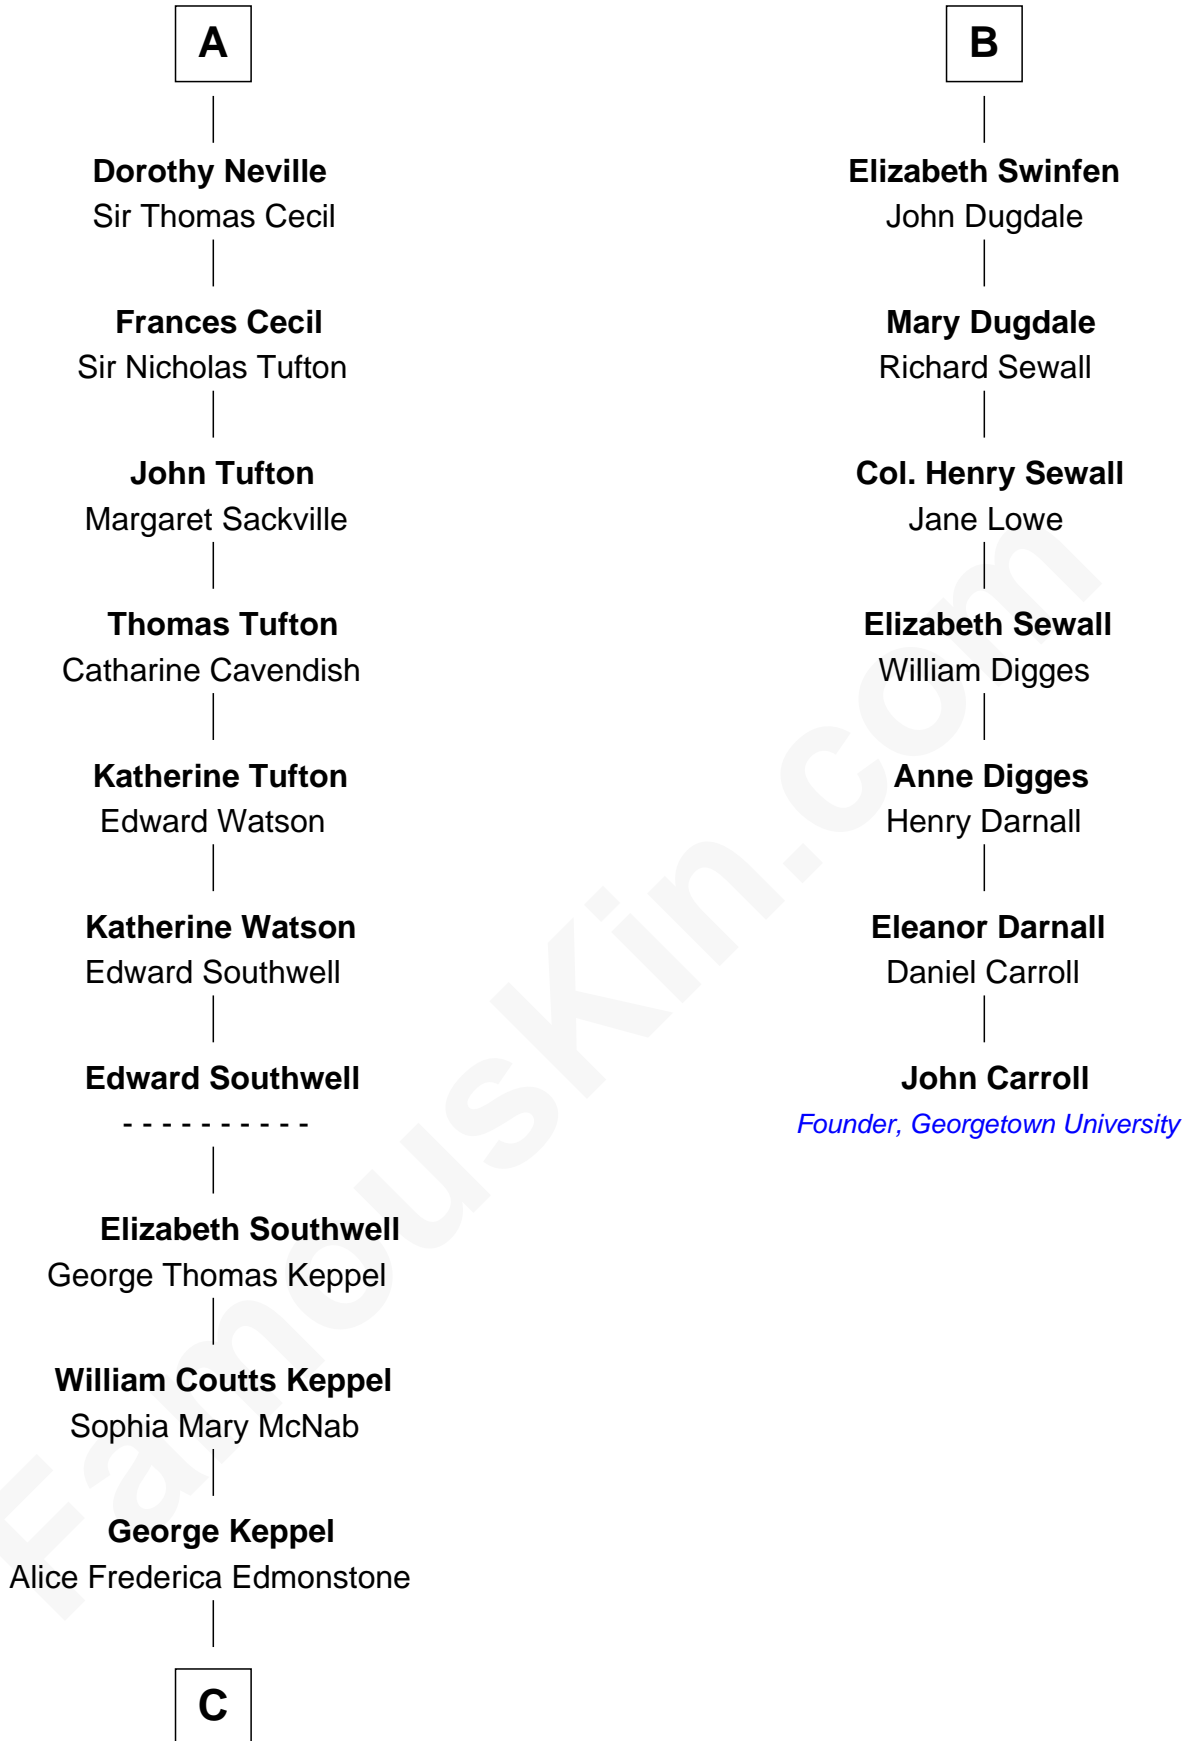

FamousKin.com

Relationship Chart of

Camilla Parker Bowles

Queen Consort of the United Kingdom

13th cousin 6 times removed of

John Carroll

Founder of Georgetown University

C

—
Sonia Rosemary Keppel

Roland Calvert Cubitt

—
Rosalind Maud Cubitt

Bruce Middleton Hope Shand

—
Camilla Parker Bowles

Queen Consort

FamousKin.com