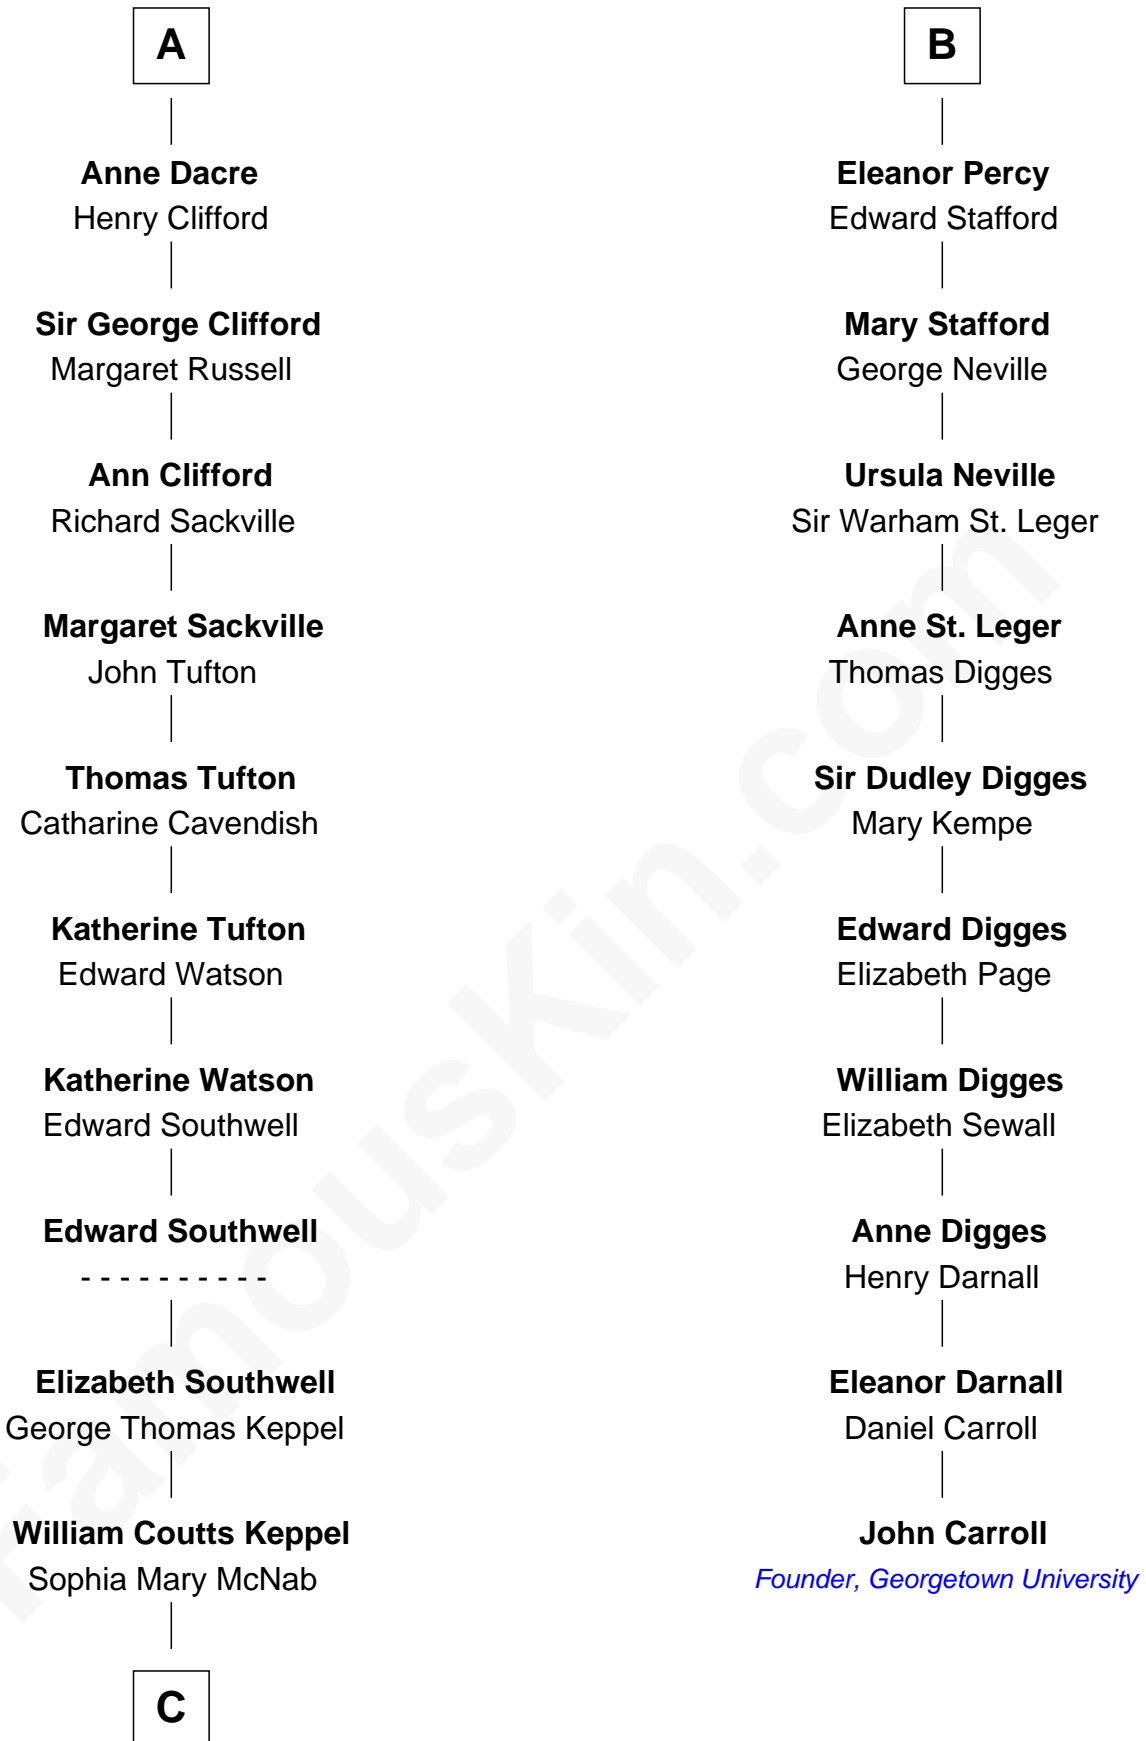

FamousKin.com

Relationship Chart of

Camilla Parker Bowles

Queen Consort of the United Kingdom

16th cousin 4 times removed of

John Carroll

Founder of Georgetown University

C

George Keppel
Alice Frederica Edmonstone

Sonia Rosemary Keppel
Roland Calvert Cubitt

Rosalind Maud Cubitt
Bruce Middleton Hope Shand

Camilla Parker Bowles
Queen Consort

FamousKin.com