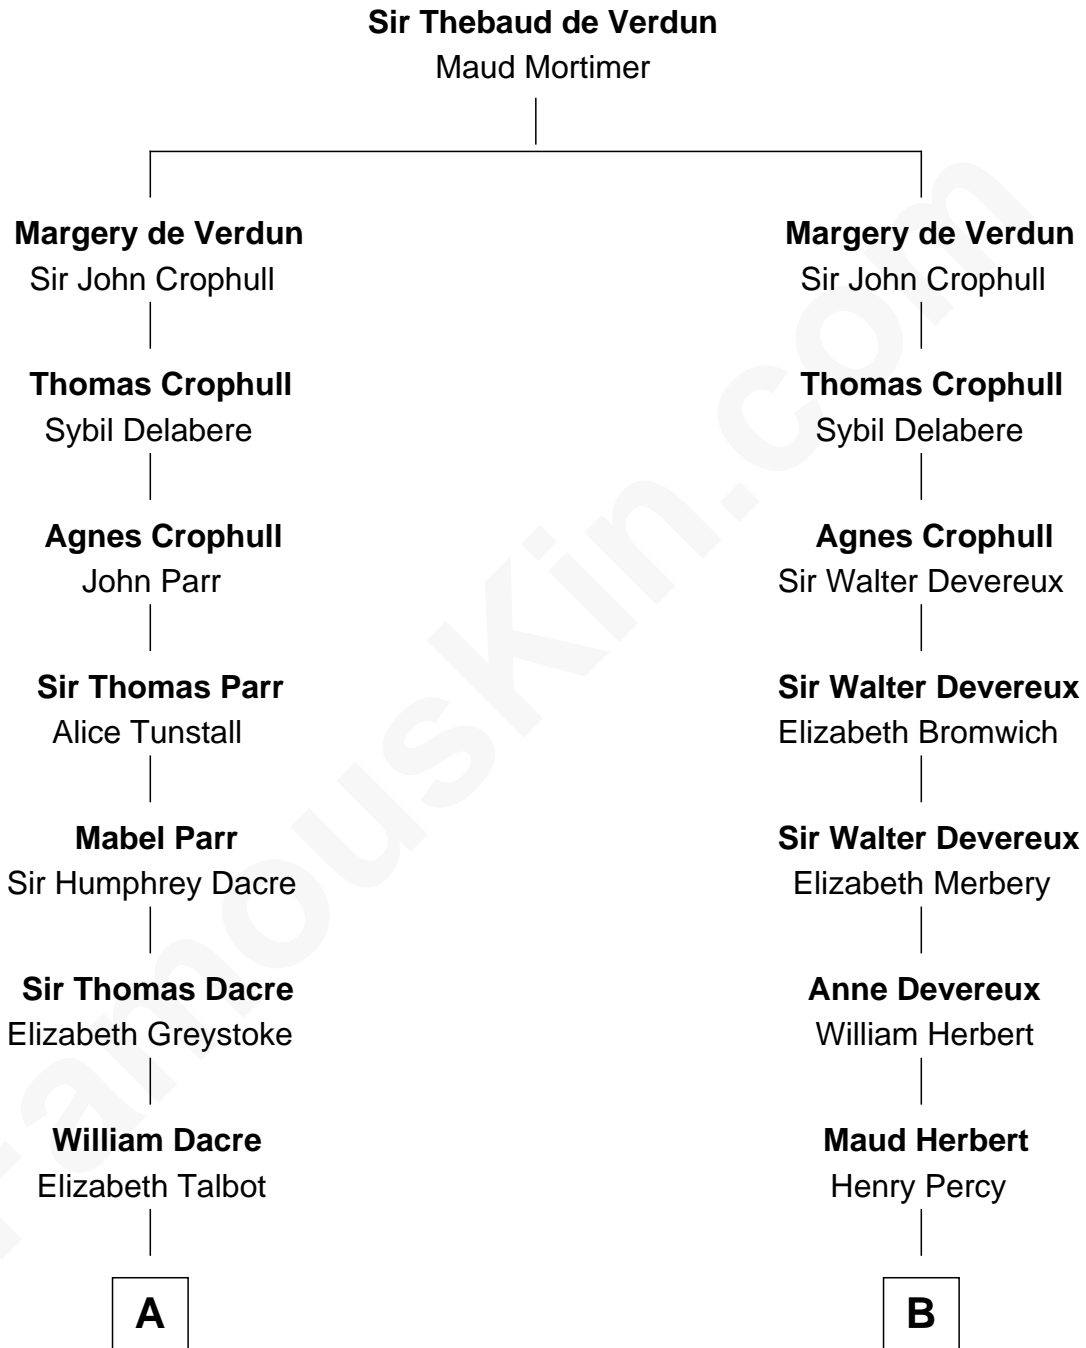

FamousKin.com

Relationship Chart of

Camilla Parker Bowles

Queen Consort of the United Kingdom

16th cousin 4 times removed of

John Carroll

Founder of Georgetown University

C

George Keppel
Alice Frederica Edmonstone

Sonia Rosemary Keppel
Roland Calvert Cubitt

Rosalind Maud Cubitt
Bruce Middleton Hope Shand

Camilla Parker Bowles
Queen Consort

FamousKin.com